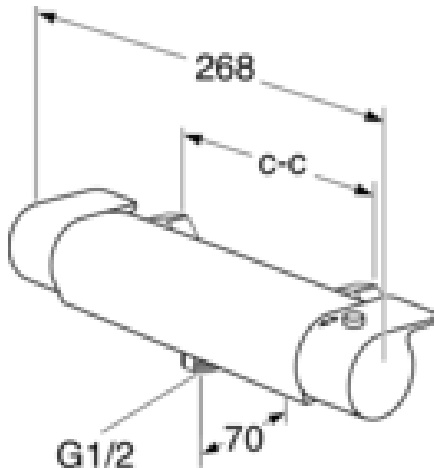

Article numbers

Art-no.
GB41218304 53

EAN
7393792232210

Packaging information

Length: 370 mm | Width: 105 mm | Height: 75 mm
Weight: 2.25 kg
Weight: 1 pc

Assembling & Care

Energy labeling and certifications

Technical information

- Max. tap capacity (at 300 kPa): 0,46 l/s
- Pressure loss with flow (0,2 l/s) 57 kPa
- Standard connection dimension: 150 c-c

No.	Product	Art-no.
1	Handle for quantity and temperature side, Estetic	GB41639390 01
2	Knobs Estetic flow/temp. mat black	GB41639390 53
4	Valve top piece	GB41638529 01
5	Thermostatic cartridge	GB41638334 01
6	Connecting nipple	GB41634757 01
7	Outlet nipple	GB41638339 01
8	Non-return valve with filter	GB41632698 02
9	Filter for non-return valve	GB41635633 02
10	Filter for non-return valve	GB41635633 10
11	Gasket	GB41635641
12	Aerator	GB41637387 01
13	Connecting nipple	GB41636359 01
14	Connecting nipple	GB41639298 01
15	Aerator	GB41639282 01
16	Pull diverter	GB41639328 01
17	Diverter	GB41639500 01

SMARTER
BATHROOMS

FLOW CHART

ESTETIC THERMOSTATIC BATHTUB AND SHOWER MIXER

- 1** Max flow (bath- and shower outlet)
- 2** Bathtub outlet
- 3** Shower set GB41103250

A MEMBER OF THE
VILLEROY & BOCH GROUP

Villeroy & Boch Gustavsberg AB
Box 400, 134 29 Gustavsberg
Phone +46 (0)8-570 391 00
www.gustavsberg.com | info@gustavsberg.com