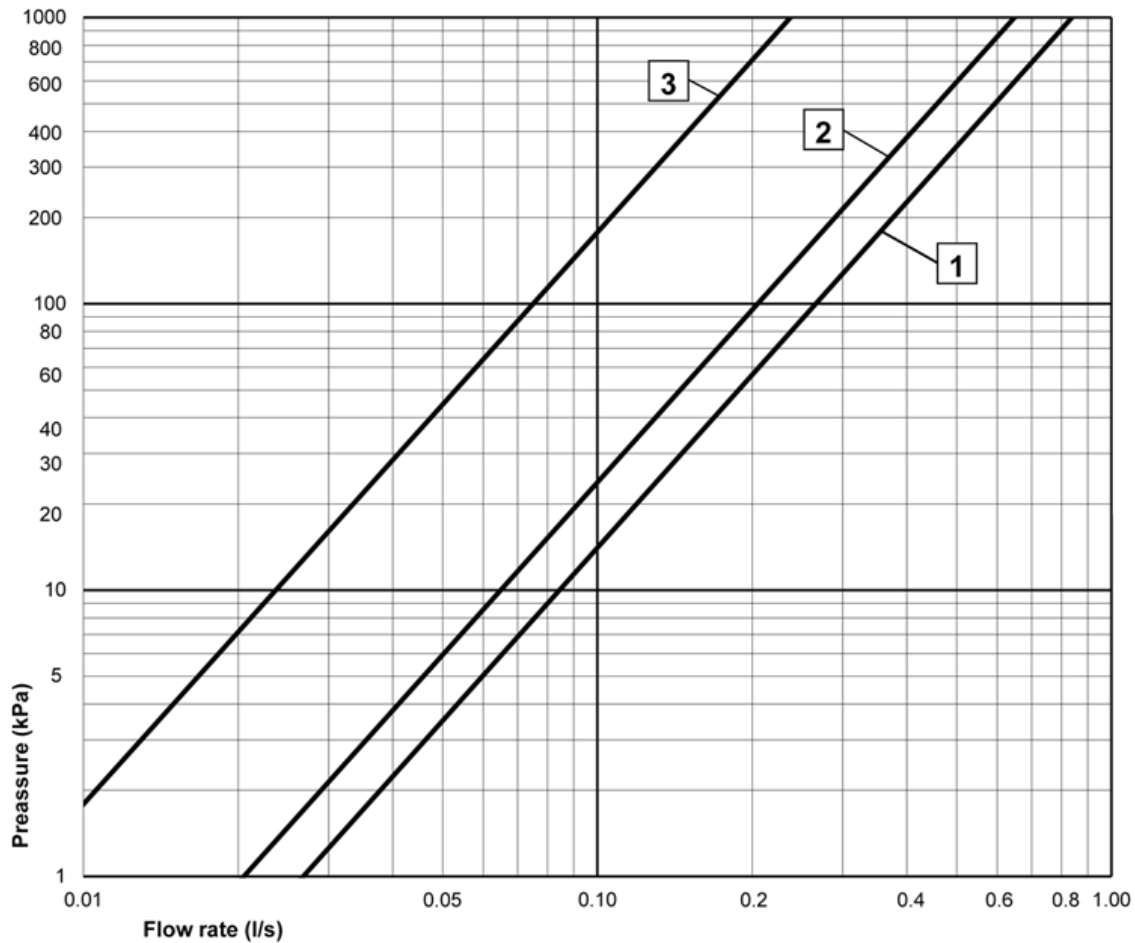

Quality of life since 1825

Shower faucet Estetic – thermostat

Matte black 2.0 – Outlet downward, 150 c-c.

Product features

SAFE TOUCH

- Safe Touch reduces the heat on the front of the faucet
- Maintains even water temperature
- Available in chrome, matte black and matte white

Article numbers

Art-no.
GB41218304 53

EAN
7393792232210

Packaging information

Length: 370 mm | Width: 105 mm | Height: 75 mm
Weight: 2.25 kg
Weight: 1 pc

Assembling & Care

Energy labeling and certifications

Technical information

- Max. tap capacity (at 300 kPa): 0,46 l/s
- Pressure loss with flow (0,2 l/s) 57 kPa
- Standard connection dimension: 150 c-c

No.	Product	Art-no.
1	Handle for quantity and temperature side, Estetic	GB41639390 01
2	Knobs Estetic flow/temp. mat black	GB41639390 53
4	Valve top piece	GB41638529 01
5	Thermostatic cartridge	GB41638334 01
6	Connecting nipple	GB41634757 01
7	Outlet nipple	GB41638339 01
8	Non-return valve with filter	GB41632698 02
9	Filter for non-return valve	GB41635633 02
10	Filter for non-return valve	GB41635633 10
11	Gasket	GB41635641
12	Aerator	GB41637387 01
13	Connecting nipple	GB41636359 01
14	Connecting nipple	GB41639298 01
15	Aerator	GB41639282 01
16	Pull diverter	GB41639328 01
17	Diverter	GB41639500 01

SMARTER
BATHROOMS

FLOW CHART

ESTETIC THERMOSTATIC BATHTUB AND SHOWER MIXER

- 1** Max flow (bath- and shower outlet)
- 2** Bathtub outlet
- 3** Shower set GB41103250

A MEMBER OF THE
VILLEROY & BOCH GROUP

Villeroy & Boch Gustavsberg AB
Box 400, 134 29 Gustavsberg
Phone +46 (0)8-570 391 00
www.gustavsberg.com | info@gustavsberg.com