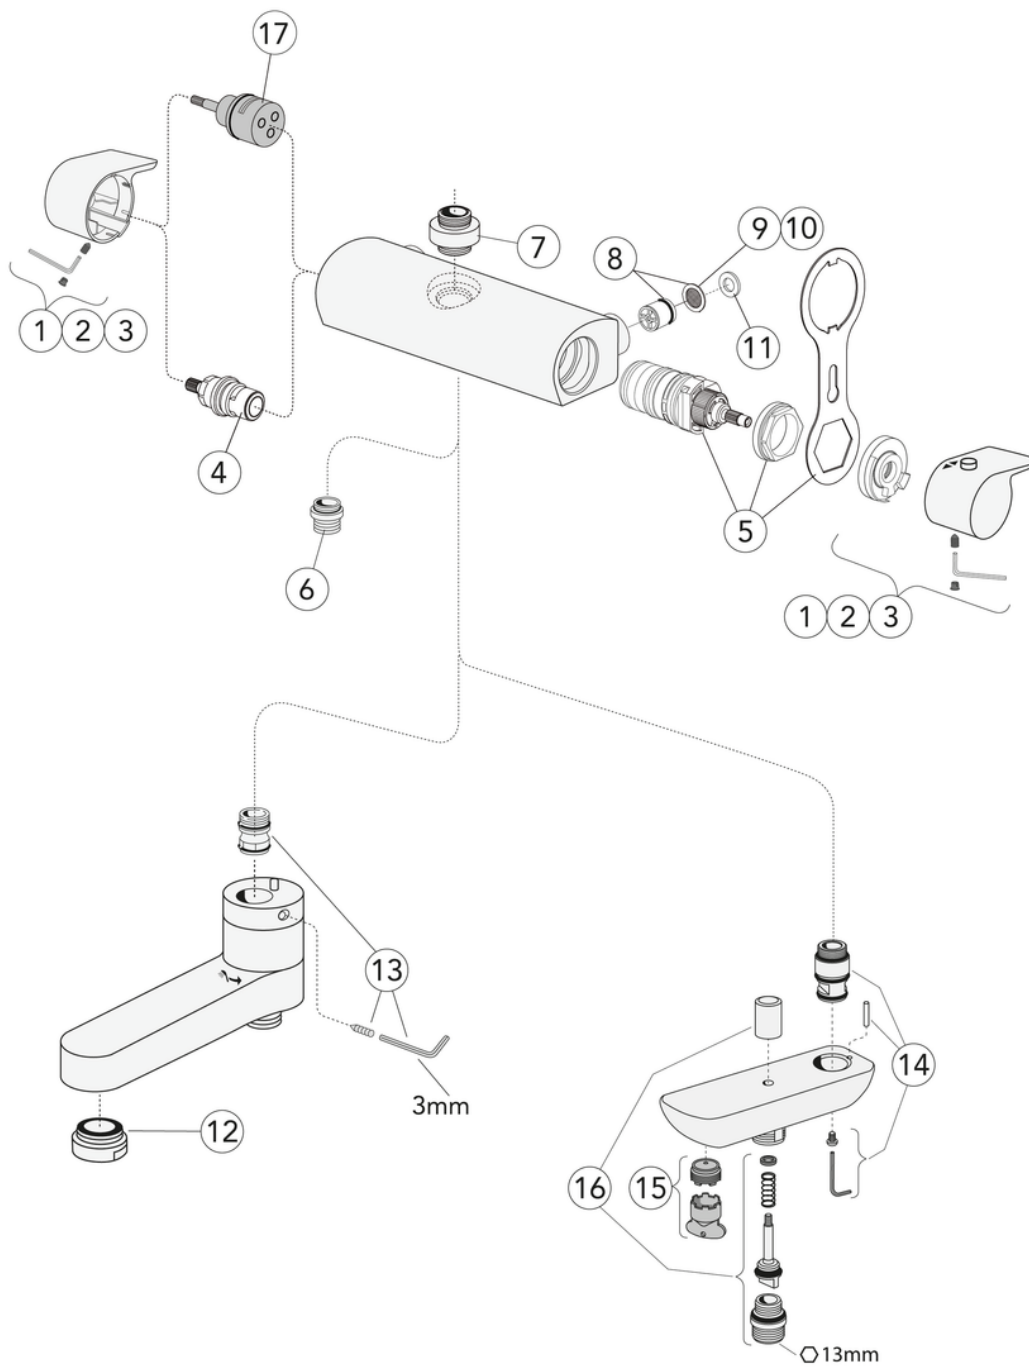

## Packaging information

Length: 370 mm | Width: 105 mm | Height: 75 mm  
Weight: 2.25 kg  
Weight: 1 pc

## Technical information

- Standard connection dimension: 150 c-c

# Spare parts

ExplodedView Estetic\_thermomixer (Rev 2. 2022-04-20)

No.	Product	Art-no.
1	Handle for quantity and temperature side, Estetic	GB41639390 01
2	Knobs Estetic flow/temp. mat black	GB41639390 53
4	Valve top piece	GB41638529 01
5	Thermostatic cartridge	GB41638334 01
6	Connecting nipple	GB41634757 01
7	Outlet nipple	GB41638339 01
8	Non-return valve with filter	GB41632698 02
9	Filter for non-return valve	GB41635633 02
10	Filter for non-return valve	GB41635633 10
11	Gasket	GB41635641
12	Aerator	GB41637387 01
13	Connecting nipple	GB41636359 01
14	Connecting nipple	GB41639298 01
15	Aerator	GB41639282 01
16	Pull diverter	GB41639328 01
17	Diverter	GB41639500 01