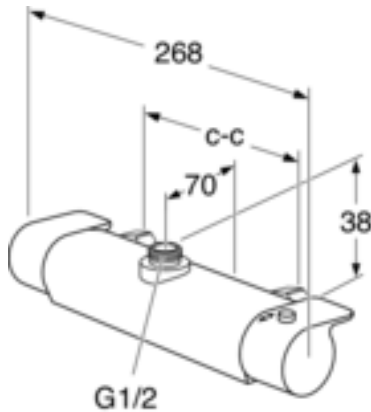

Assembling & Care

Energy labeling and certifications

Technical information

- Standard connection dimension: 150 c-c