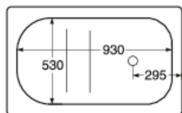

Article numbers

Art-no.
GB211051741001

EAN
7391530071961