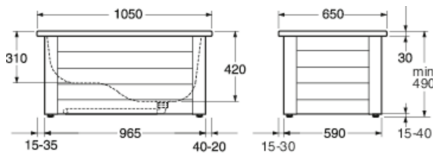

Article numbers

Art-no.
GB211051741001

EAN
7391530071961

Assembling & Care

Energy labeling and certifications

Technical information

- Water volume L: 106