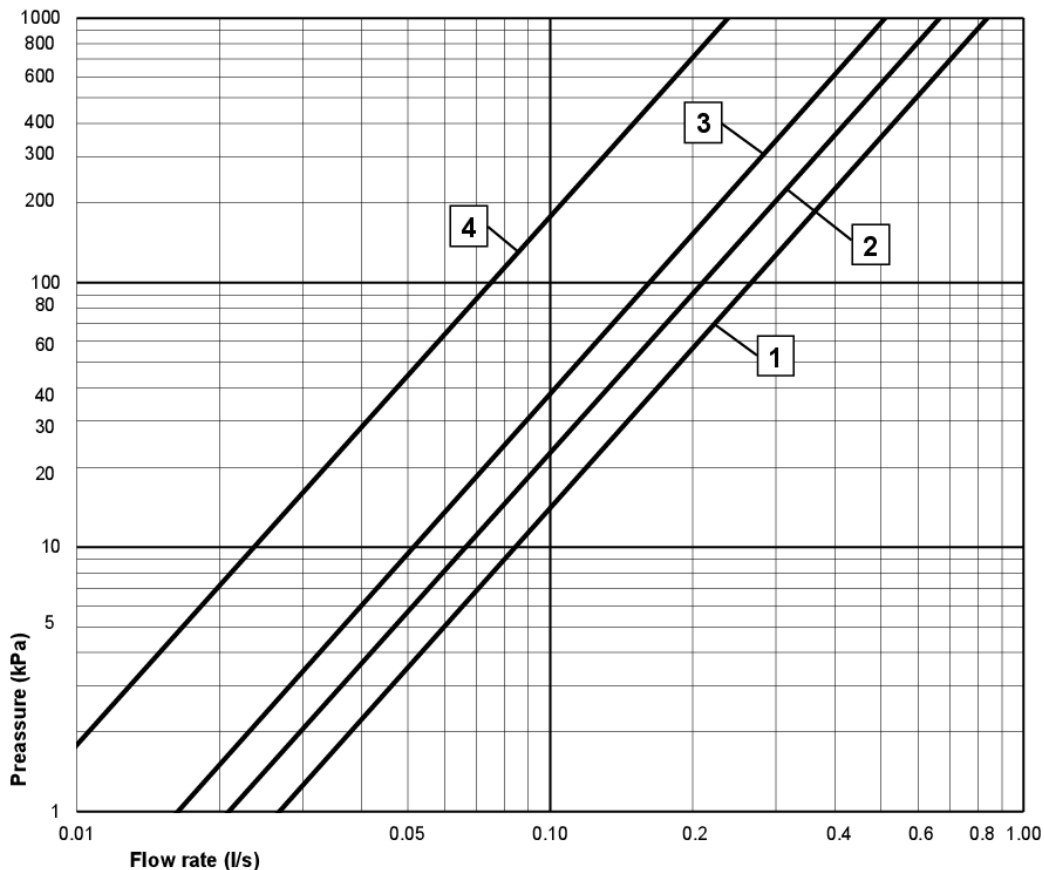

GUSTAVSBERG/ FLOW CHART/ ATLANTIC THERMOSTATIC MIXER

GUSTAVSBERG /
SMARTER BATHROOMS

- **1** Max flow (bath- and shower outlet)
- **2** Bathtub outlet, GB41636820, GB41638760
- **3** Bathtub outlet, GB41636819, GB41638759
- **4** Shower set GB41103250

Valid for curve **1**

- Flowrate at 300 kPa:	0,46 l/s
- Pressure at flow 0,1 l/s:	14 kPa
- Pressure at flow 0,2 l/s:	57 kPa
- Pressure at flow 0,33 l/s:	154 kPa

Villeroy & Boch Gustavsberg AB / Box 400, 134 29 Gustavsberg / Phone +46 (0)8-570 391 00 / www.gustavsberg.com / info@gustavsberg.com