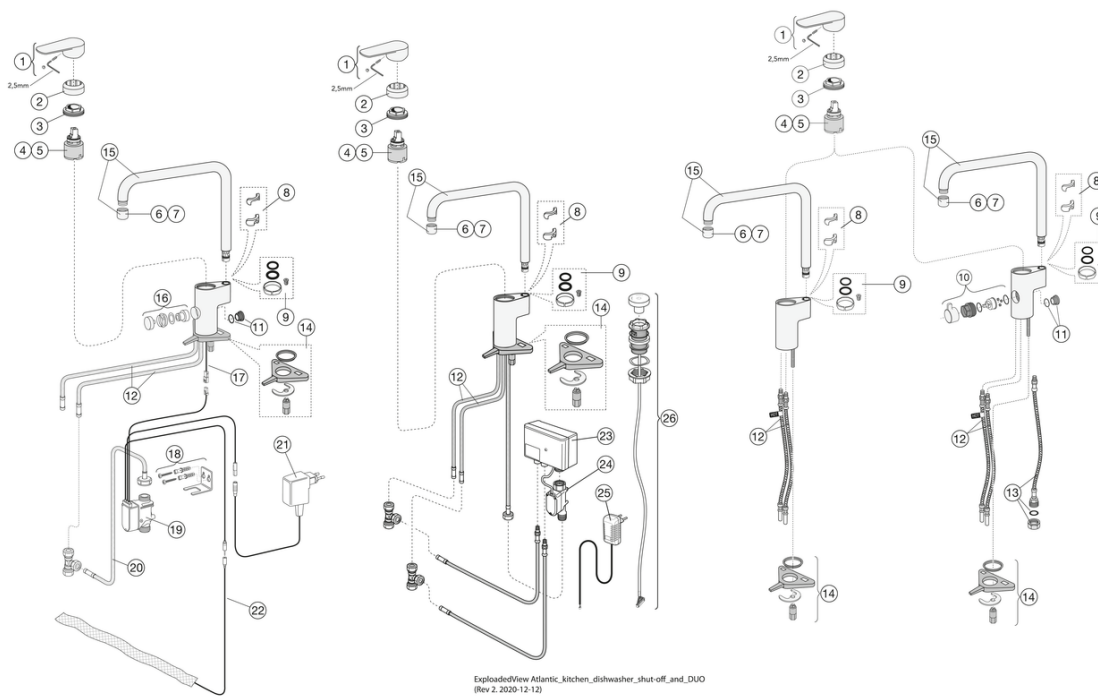

## Packaging information

Length: 440 mm | Width: 275 mm | Height: 75 mm

Weight: 1.7 kg

Weight: 1 pc

## Assembling & Care

Prior to installation the lines must be flushed up to the faucet. The faucet is connected with the cold water line on the right and the hot water line on the left. Water pressure: max 1000 kPa, min 50kPa. Hot water temperature: max 70°C, min 45°C. Please note that we are not liable for damage resulting from improper installation.

## Technical information

- Max. tap capacity (at 300 kPa): 0,136 l/s
- Pressure loss with flow (0,2 l/s) 652 kPa
- CO2 Footprint: 6.49 kg

## Spare parts

No.	Product	Art-no.
1	Lever, Atlantic	GB41639541 01
2	Cover	GB41639523 01
3	Nut - ceramic package	GB41639522 01
4	Ceramic package	GB41637393
5	Ceramic Cartridge	GB41639567 01
6	Aerator	GB41630129 01
7	Aerator	GB41639610 01
8	Swiveling limiter kit	GB41638450
9	O-ring set	GB41637010 01
10	Dishwasher shutdown	GB41639547 01
11	Plug, countertop dishwasher connection	GB41639525 01
12	SoftPex hose	GB41638721 02
13	Softpex hose 440 mm	GB41638701 01
14	Mounting kit - kitchen mixer	GB41639573 01
15	Spout, Atlantic	GB41639540 01
16	Control or dishwasher shutdown	GB41639707 01
17	Cable for electronic dishwasher shutdown	GB41639678 01
18	Bracket for electronic dishwasher shutdown	GB41639681 01
21	Power adapter, 220 V for electronic dishwasher shutdown	GB41639683 01
22	EXTRA SENSOR	FG0901201
24	Shut-off valve for duo	GB41639690 01
25	Power adapter, 220 V for duo	GB41639688 01
26	Control for duo	GB41639685 01