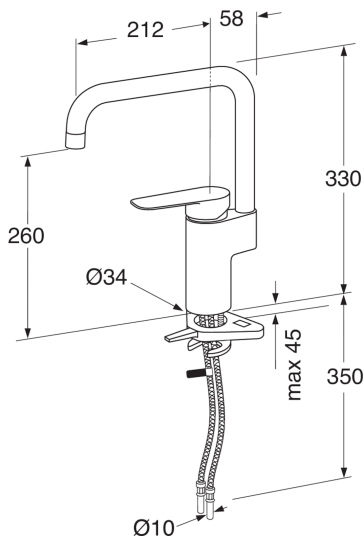

Quality of life since 1825

Kitchen mixer Atlantic - high spout

Standard

Product features

ECO-FLOW

ECO-STOP

COLD-START

SMART INSIDE

QUICK FIT

- Pivoting spout 110° (0° and 60° block included)
- Lever with clear color marking for hot and cold
- Soft move, technology for smooth and precise handling

Article numbers

Art-no.
GB41205058

EAN
7393792232302

Packaging information

Length: 440 mm | Width: 275 mm | Height: 75 mm

Weight: 1.7 kg

Weight: 1 pc

Assembling & Care

Prior to installation the lines must be flushed up to the faucet. The faucet is connected with the cold water line on the right and the hot water line on the left. Water pressure: max 1000 kPa, min 50kPa. Hot water temperature: max 70°C, min 45°C. Please note that we are not liable for damage resulting from improper installation.

Energy labeling and certifications

CERTIFIERING
KONTROLL

RI
SE

Technical information

- Max. tap capacity (at 300 kPa): 0,136 l/s
- Pressure loss with flow (0,2 l/s) 652 kPa
- CO2 Footprint: 6.49 kg