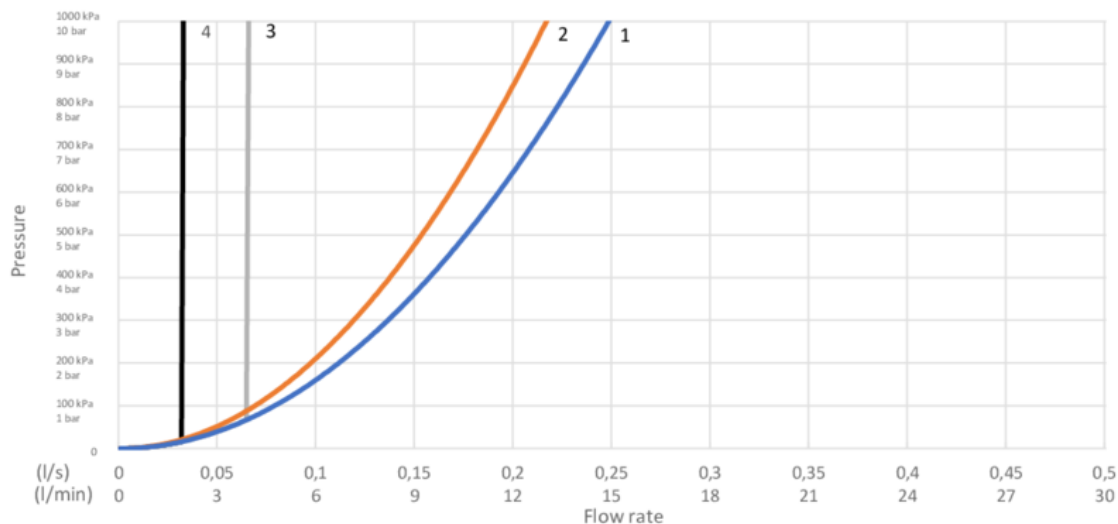

GUSTAVSBERG/

FLOW CHART/ Kitchen mixer Atlantic

1. Max flow
2. Dishwasher shut off valve
3. Optional aerator GB41638662 10
4. Optional aerator GB41638663 10

1. Max flow

- Flowrate at 300 kPa:	0,136 l/s
- Pressure at flow 0,1 l/s:	163 kPa
- Pressure at flow 0,2 l/s:	652 kPa
- Pressure at flow 0,33 l/s:	N/A

Rev, 1, 2020-10-29 Gustavsberg Labb

Villeroy & Boch Gustavsberg AB / Box 400, 134 29 Gustavsberg / Phone +46 (0)8-570 391 00 / www.gustavsberg.com / info@gustavsberg.com