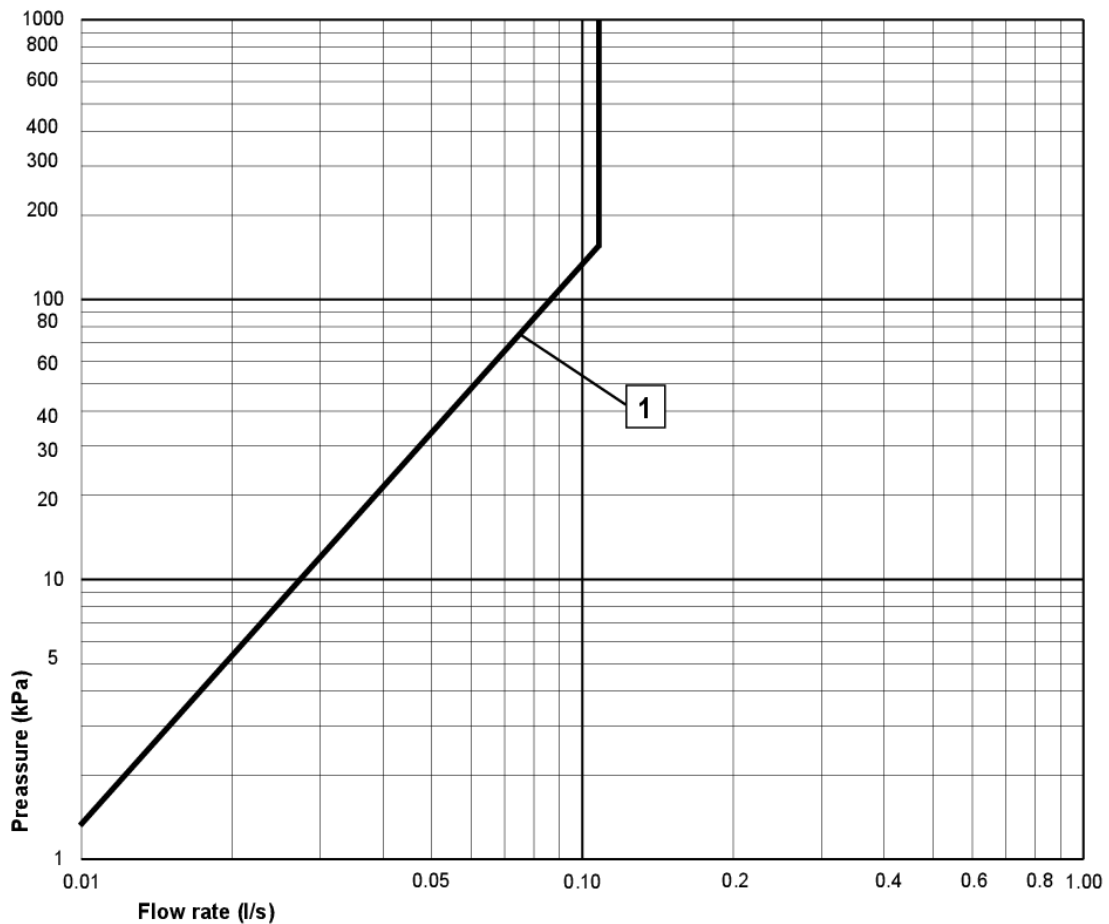

Article numbers

Art-no.
GB41205087 0

EAN
7393792232418

Packaging information

Length: 955 mm | Width: 155 mm | Height: 105 mm

Weight: 3.2 kg

Weight: 1 pc

Assembling & Care

Mounted according to the instructions. Prior to installation the lines must be flushed up to the faucet. The faucet is connected with the cold water line on the right and the hot water line on the left. Water pressure: max 1000 kPa, min 50kPa. Hot water temperature: max 80°C, min 45°C. Please note that we are not liable for damage resulting from improper installation.

Energy labeling and certifications

Technical information

- Max. tap capacity (at 300 kPa): 0,11 l/s
- Pressure loss with flow (0,1 l/s) 140 kPa
- CO2 Footprint: 19.62 kg
- Standard connection dimension: 160 c-c

GUSTAVSBERG/

FLOW CHART/

ATLANTIC SHOWER KIT THERMOSTAT

GUSTAVSBERG /
SMARTER BATHROOMS

1 Shower flow

- Flowrate at 300 kPa:	0,11 l/s
- Pressure at flow 0,1 l/s:	140 kPa
- Pressure at flow 0,2 l/s:	NA
- Pressure at flow 0,33 l/s:	NA