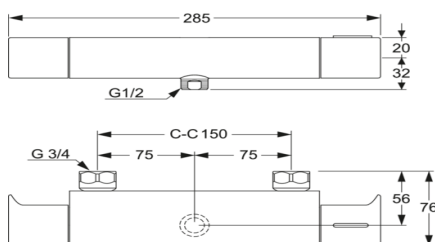

Article numbers

Art-no.
GB41205087 0

EAN
7393792232418

Packaging information

Length: 955 mm | Width: 155 mm | Height: 105 mm

Weight: 3.2 kg

Weight: 1 pc

Assembling & Care

Mounted according to the instructions. Prior to installation the lines must be flushed up to the faucet. The faucet is connected with the cold water line on the right and the hot water line on the left. Water pressure: max 1000 kPa, min 50kPa. Hot water temperature: max 80°C, min 45°C. Please note that we are not liable for damage resulting from improper installation.

Energy labeling and certifications

Technical information

- Max. tap capacity (at 300 kPa): 0,11 l/s
- Pressure loss with flow (0,1 l/s) 140 kPa
- CO2 Footprint: 19.62 kg
- Standard connection dimension: 160 c-c

GUSTAVSBERG/

FLOW CHART/

ATLANTIC SHOWER KIT THERMOSTAT

GUSTAVSBERG /
SMARTER BATHROOMS

1 Shower flow

- Flowrate at 300 kPa:	0,11 l/s
- Pressure at flow 0,1 l/s:	140 kPa
- Pressure at flow 0,2 l/s:	NA
- Pressure at flow 0,33 l/s:	NA