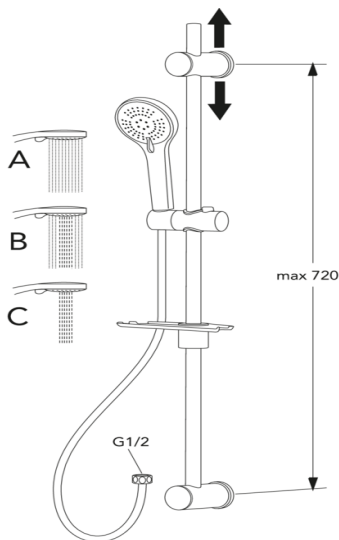

Article numbers

Art-no.
GB41205087 0

EAN
7393792232418

Packaging information

Length: 955 mm | Width: 155 mm | Height: 105 mm

Weight: 3.2 kg

Weight: 1 pc

Assembling & Care

Mounted according to the instructions. Prior to installation the lines must be flushed up to the faucet. The faucet is connected with the cold water line on the right and the hot water line on the left. Water pressure: max 1000 kPa, min 50kPa. Hot water temperature: max 80°C, min 45°C. Please note that we are not liable for damage resulting from improper installation.

Energy labeling and certifications

Technical information

- Max. tap capacity (at 300 kPa): 0,11 l/s
- Pressure loss with flow (0,1 l/s) 140 kPa
- CO2 Footprint: 19.62 kg
- Standard connection dimension: 160 c-c

GUSTAVSBERG/

FLOW CHART/

ATLANTIC SHOWER KIT THERMOSTAT

GUSTAVSBERG /
SMARTER BATHROOMS

1 Shower flow

- Flowrate at 300 kPa:	0,11 l/s
- Pressure at flow 0,1 l/s:	140 kPa
- Pressure at flow 0,2 l/s:	NA
- Pressure at flow 0,33 l/s:	NA