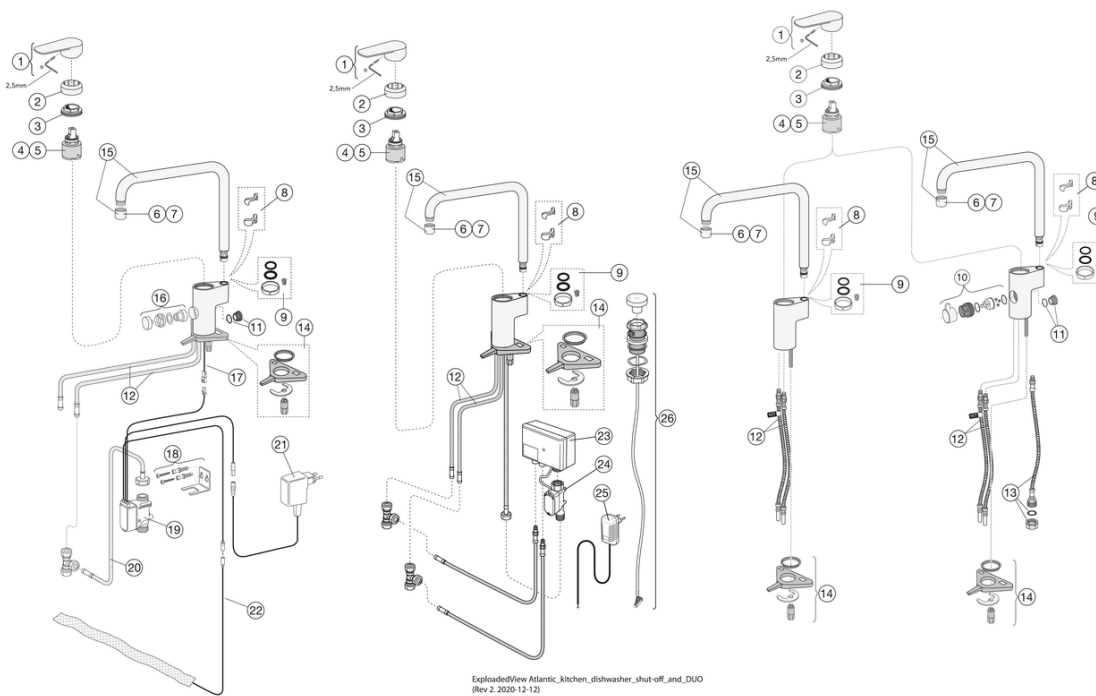

Packaging information

Length: 440 mm | Width: 275 mm | Height: 75 mm

Weight: 1.8 kg

Weight: 1 pc

Assembling & Care

Prior to installation the lines must be flushed up to the faucet. The faucet is connected with the cold water line on the right and the hot water line on the left. Water pressure: max 1000 kPa, min 50kPa. Hot water temperature: max 70°C, min 45°C. Please note that we are not liable for damage resulting from improper installation.

Technical information

- Max. tap capacity (at 300 kPa): 0,136 l/s
- Pressure loss with flow (0,2 l/s) 652 kPa
- CO2 Footprint: 6.9 kg

Spare parts

No.	Product	Art-no.
1	Lever, Atlantic	GB41639541 01
2	Cover	GB41639523 01
3	Nut - ceramic package	GB41639522 01
4	Ceramic package	GB41637393
5	Ceramic Cartridge	GB41639567 01
6	Aerator	GB41630129 01
7	Aerator	GB41639610 01
8	Swiveling limiter kit	GB41638450
9	O-ring set	GB41637010 01
10	Dishwasher shutdown	GB41639547 01
11	Plug, countertop dishwasher connection	GB41639525 01
12	SoftPex hose	GB41638721 02
13	Softpex hose 440 mm	GB41638701 01
14	Mounting kit - kitchen mixer	GB41639573 01
15	Spout, Atlantic	GB41639540 01
16	Control or dishwasher shutdown	GB41639707 01
17	Cable for electronic dishwasher shutdown	GB41639678 01
18	Bracket for electronic dishwasher shutdown	GB41639681 01
21	Power adapter, 220 V for electronic dishwasher shutdown	GB41639683 01
22	EXTRA SENSOR	FG0901201
24	Shut-off valve for duo	GB41639690 01
25	Power adapter, 220 V for duo	GB41639688 01
26	Control for duo	GB41639685 01

GUSTAVSBERG/

FLOW CHART/

Kitchen mixer Atlantic

-  1. Max flow
-  2. Dishwasher shut off valve
-  3. Optional aerator GB41638662 10
-  4. Optional aerator GB41638663 10

1. Max flow

- Flowrate at 300 kPa:	0,136 l/s
- Pressure at flow 0,1 l/s:	163 kPa
- Pressure at flow 0,2 l/s:	652 kPa
- Pressure at flow 0,33 l/s:	N/A