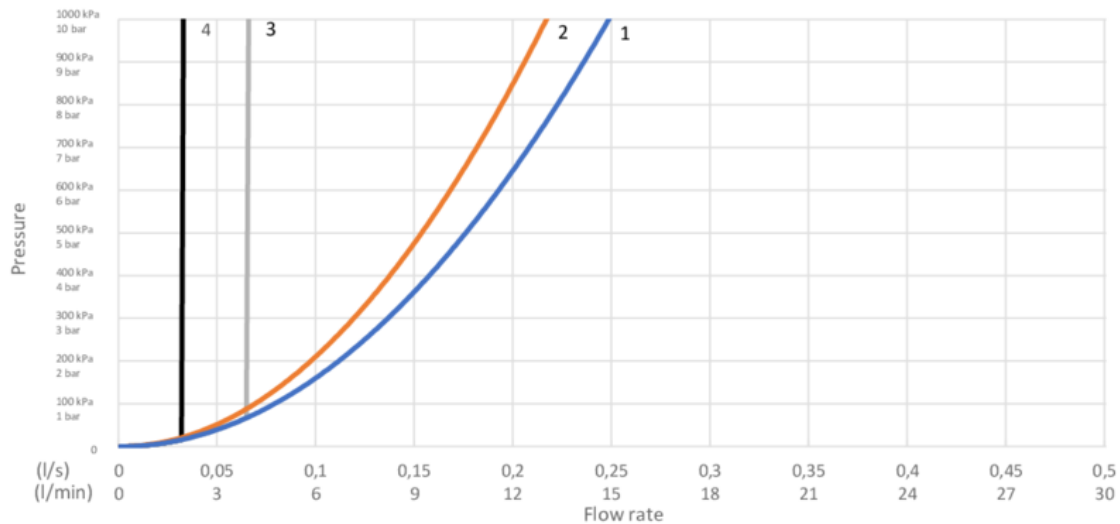

Packaging information

Length: 440 mm | Width: 275 mm | Height: 75 mm

Weight: 1.8 kg

Weight: 1 pc

Assembling & Care

Prior to installation the lines must be flushed up to the faucet. The faucet is connected with the cold water line on the right and the hot water line on the left. Water pressure: max 1000 kPa, min 50kPa. Hot water temperature: max 70°C, min 45°C. Please note that we are not liable for damage resulting from improper installation.

Technical information

- Max. tap capacity (at 300 kPa): 0,136 l/s
- Pressure loss with flow (0,2 l/s) 652 kPa
- CO2 Footprint: 6.9 kg

Spare parts

No.	Product	Art-no.
1	Lever, Atlantic	GB41639541 01
2	Cover	GB41639523 01
3	Nut - ceramic package	GB41639522 01
4	Ceramic package	GB41637393
5	Ceramic Cartridge	GB41639567 01
6	Aerator	GB41630129 01
7	Aerator	GB41639610 01
8	Swiveling limiter kit	GB41638450
9	O-ring set	GB41637010 01
10	Dishwasher shutdown	GB41639547 01
11	Plug, countertop dishwasher connection	GB41639525 01
12	SoftPex hose	GB41638721 02
13	Softpex hose 440 mm	GB41638701 01
14	Mounting kit - kitchen mixer	GB41639573 01
15	Spout, Atlantic	GB41639540 01
16	Control or dishwasher shutdown	GB41639707 01
17	Cable for electronic dishwasher shutdown	GB41639678 01
18	Bracket for electronic dishwasher shutdown	GB41639681 01
21	Power adapter, 220 V for electronic dishwasher shutdown	GB41639683 01
22	EXTRA SENSOR	FG0901201
24	Shut-off valve for duo	GB41639690 01
25	Power adapter, 220 V for duo	GB41639688 01
26	Control for duo	GB41639685 01

GUSTAVSBERG/

FLOW CHART/

Kitchen mixer Atlantic

-  1. Max flow
-  2. Dishwasher shut off valve
-  3. Optional aerator GB41638662 10
-  4. Optional aerator GB41638663 10

1. Max flow

- Flowrate at 300 kPa:	0,136 l/s
- Pressure at flow 0,1 l/s:	163 kPa
- Pressure at flow 0,2 l/s:	652 kPa
- Pressure at flow 0,33 l/s:	N/A