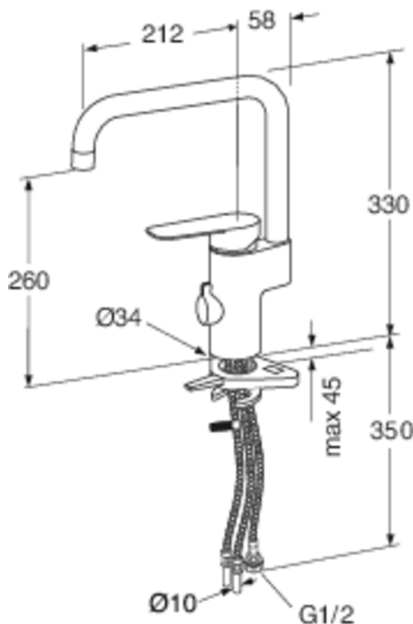

Quality of life since 1825

Kitchen mixer Atlantic - high spout

With dishwasher shut-off

Product features

ECO-FLOW

ECO-STOP

COLD-START

SMART INSIDE

QUICK FIT

- Pivoting spout 110° (0° and 60° block included)
- ECO Flow adapted flow
- Cold-start, only cold water when the lever is in straight forward position

Article numbers

Art-no.
GB41205098

EAN
7393792232326

Packaging information

Length: 440 mm | Width: 275 mm | Height: 75 mm

Weight: 1.8 kg

Weight: 1 pc

Assembling & Care

Prior to installation the lines must be flushed up to the faucet. The faucet is connected with the cold water line on the right and the hot water line on the left. Water pressure: max 1000 kPa, min 50kPa. Hot water temperature: max 70°C, min 45°C. Please note that we are not liable for damage resulting from improper installation.

Energy labeling and certifications

CERTIFIERING
KONTROLL

RI
SE

Technical information

- Max. tap capacity (at 300 kPa): 0,136 l/s
- Pressure loss with flow (0,2 l/s) 652 kPa
- CO2 Footprint: 6.9 kg