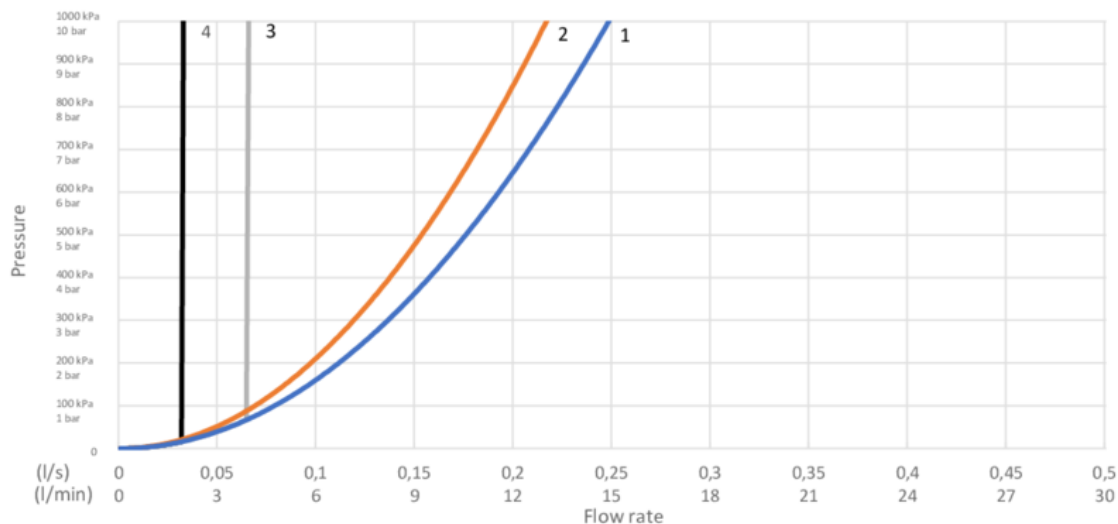

GUSTAVSBERG/

FLOW CHART/ Kitchen mixer Atlantic

-  1. Max flow
-  2. Dishwasher shut off valve
-  3. Optional aerator GB41638662 10
-  4. Optional aerator GB41638663 10

1. Max flow

- Flowrate at 300 kPa:	0,136 l/s
- Pressure at flow 0,1 l/s:	163 kPa
- Pressure at flow 0,2 l/s:	652 kPa
- Pressure at flow 0,33 l/s:	N/A