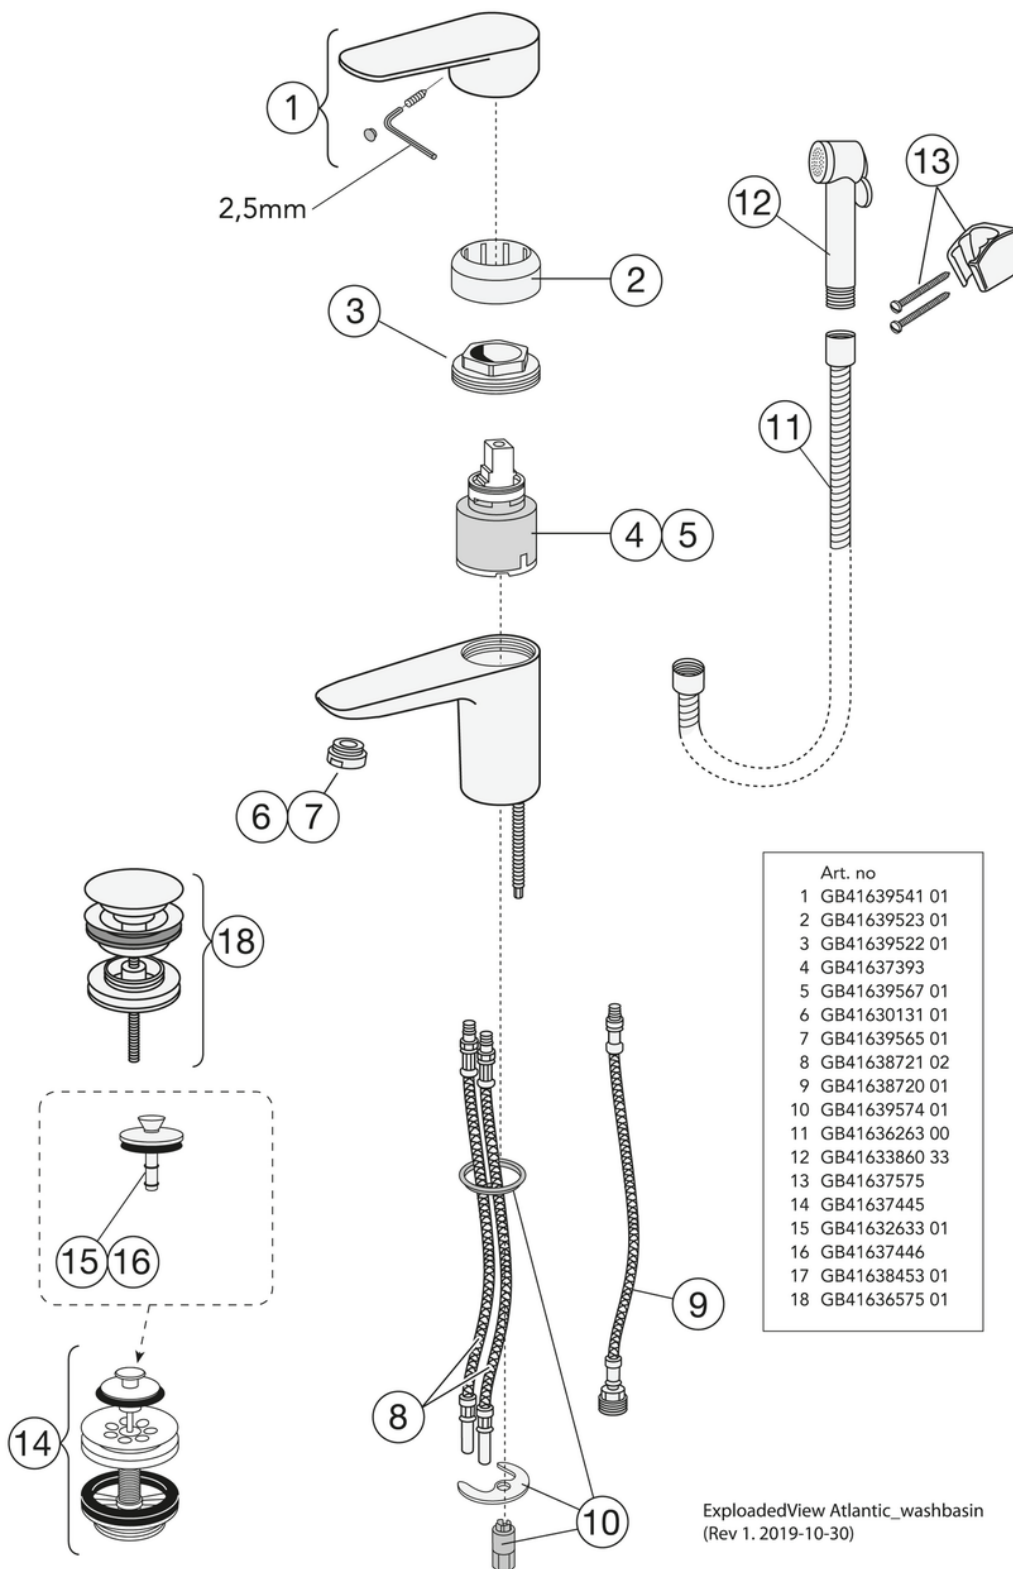

Article numbers

Art-no.
GB41215047 0

EAN
7393792232357

Packaging information

Length: 225 mm | Width: 205 mm | Height: 70 mm

Weight: 1.31 kg

Weight: 1 pc

Assembling & Care

Prior to installation the lines must be flushed up to the faucet. The faucet is connected with the cold water line on the right and the hot water line on the left. Water pressure: max 1000 kPa, min 50kPa. Hot water temperature: max 70°C, min 45°C. Please note that we are not liable for damage resulting from improper installation.

Energy labeling and certifications

Technical information

- Max. tap capacity (at 300 kPa): 0,075 l/s
- CO2 Footprint: 6.67 kg

Spare parts

No.	Product	Art-no.
1	Lever, Atlantic	GB41639541 01
2	Cover	GB41639523 01
3	Nut - ceramic package	GB41639522 01
4	Ceramic package	GB41637393
5	Ceramic Cartridge	GB41639567 01
6	Aerator	GB41630131 01
7	Aerator	GB41639565 01
8	SoftPex hose	GB41638721 02
9	Softpex hose 300 mm	GB41638720 01
10	Mounting kit	GB41639574 01
11	Shower hose, Biflex	GB41636263 00
12	Hand shower	GB41633860 33
13	Hand shower fixing	GB41637575
14	Plug valve	GB41637445
18	Pushdown valve	GB41636575 01

GUSTAVSBERG/

FLOW CHART/

ATLANTIC WASHBASIN MIXER, LEAD-FREE

GUSTAVSBERG /
SMARTER BATHROOMS

1 Max flow

Valid for curve **1**

- Flowrate at 300 kPa:	0,075 l/s
- Pressure at flow 0,1 l/s:	NA
- Pressure at flow 0,2 l/s:	NA
- Pressure at flow 0,33 l/s:	NA