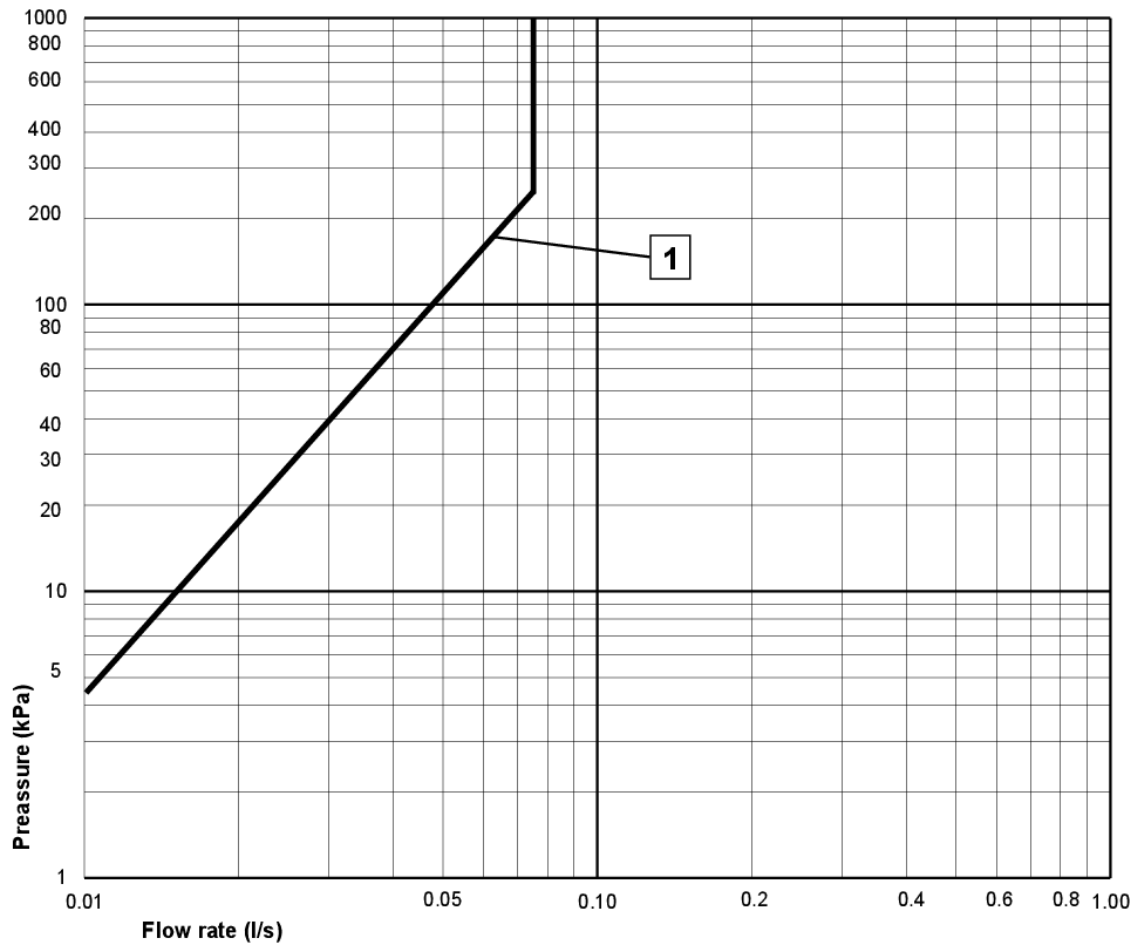

Article numbers

Art-no.
GB41215047 0

EAN
7393792232357

Packaging information

Length: 225 mm | Width: 205 mm | Height: 70 mm

Weight: 1.31 kg

Weight: 1 pc

Assembling & Care

Prior to installation the lines must be flushed up to the faucet. The faucet is connected with the cold water line on the right and the hot water line on the left. Water pressure: max 1000 kPa, min 50kPa. Hot water temperature: max 70°C, min 45°C. Please note that we are not liable for damage resulting from improper installation.

Energy labeling and certifications

Technical information

- Max. tap capacity (at 300 kPa): 0,075 l/s
- CO2 Footprint: 6.67 kg

Spare parts

No.	Product	Art-no.
1	Lever, Atlantic	GB41639541 01
2	Cover	GB41639523 01
3	Nut - ceramic package	GB41639522 01
4	Ceramic package	GB41637393
5	Ceramic Cartridge	GB41639567 01
6	Aerator	GB41630131 01
7	Aerator	GB41639565 01
8	SoftPex hose	GB41638721 02
9	Softpex hose 300 mm	GB41638720 01
10	Mounting kit	GB41639574 01
11	Shower hose, Biflex	GB41636263 00
12	Hand shower	GB41633860 33
13	Hand shower fixing	GB41637575
14	Plug valve	GB41637445
18	Pushdown valve	GB41636575 01

GUSTAVSBERG/

FLOW CHART/

ATLANTIC WASHBASIN MIXER, LEAD-FREE

GUSTAVSBERG /
SMARTER BATHROOMS

1 Max flow

Valid for curve **1**

- Flowrate at 300 kPa:	0,075 l/s
- Pressure at flow 0,1 l/s:	NA
- Pressure at flow 0,2 l/s:	NA
- Pressure at flow 0,33 l/s:	NA