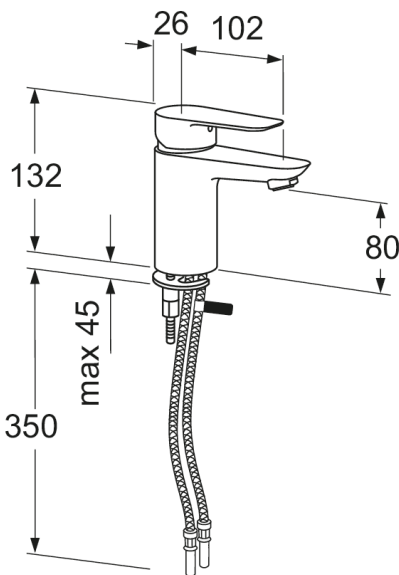

Article numbers

Art-no.
GB41215047 0

EAN
7393792232357

Packaging information

Length: 225 mm | Width: 205 mm | Height: 70 mm

Weight: 1.31 kg

Weight: 1 pc

Assembling & Care

Prior to installation the lines must be flushed up to the faucet. The faucet is connected with the cold water line on the right and the hot water line on the left. Water pressure: max 1000 kPa, min 50kPa. Hot water temperature: max 70°C, min 45°C. Please note that we are not liable for damage resulting from improper installation.

Energy labeling and certifications

Technical information

- Max. tap capacity (at 300 kPa): 0,075 l/s
- CO2 Footprint: 6.67 kg

Spare parts

No.	Product	Art-no.
1	Lever, Atlantic	GB41639541 01
2	Cover	GB41639523 01
3	Nut - ceramic package	GB41639522 01
4	Ceramic package	GB41637393
5	Ceramic Cartridge	GB41639567 01
6	Aerator	GB41630131 01
7	Aerator	GB41639565 01
8	SoftPex hose	GB41638721 02
9	Softpex hose 300 mm	GB41638720 01
10	Mounting kit	GB41639574 01
11	Shower hose, Biflex	GB41636263 00
12	Hand shower	GB41633860 33
13	Hand shower fixing	GB41637575
14	Plug valve	GB41637445
18	Pushdown valve	GB41636575 01

GUSTAVSBERG/

FLOW CHART/

ATLANTIC WASHBASIN MIXER, LEAD-FREE

GUSTAVSBERG /
SMARTER BATHROOMS

1 Max flow

Valid for curve **1**

- Flowrate at 300 kPa:	0,075 l/s
- Pressure at flow 0,1 l/s:	NA
- Pressure at flow 0,2 l/s:	NA
- Pressure at flow 0,33 l/s:	NA