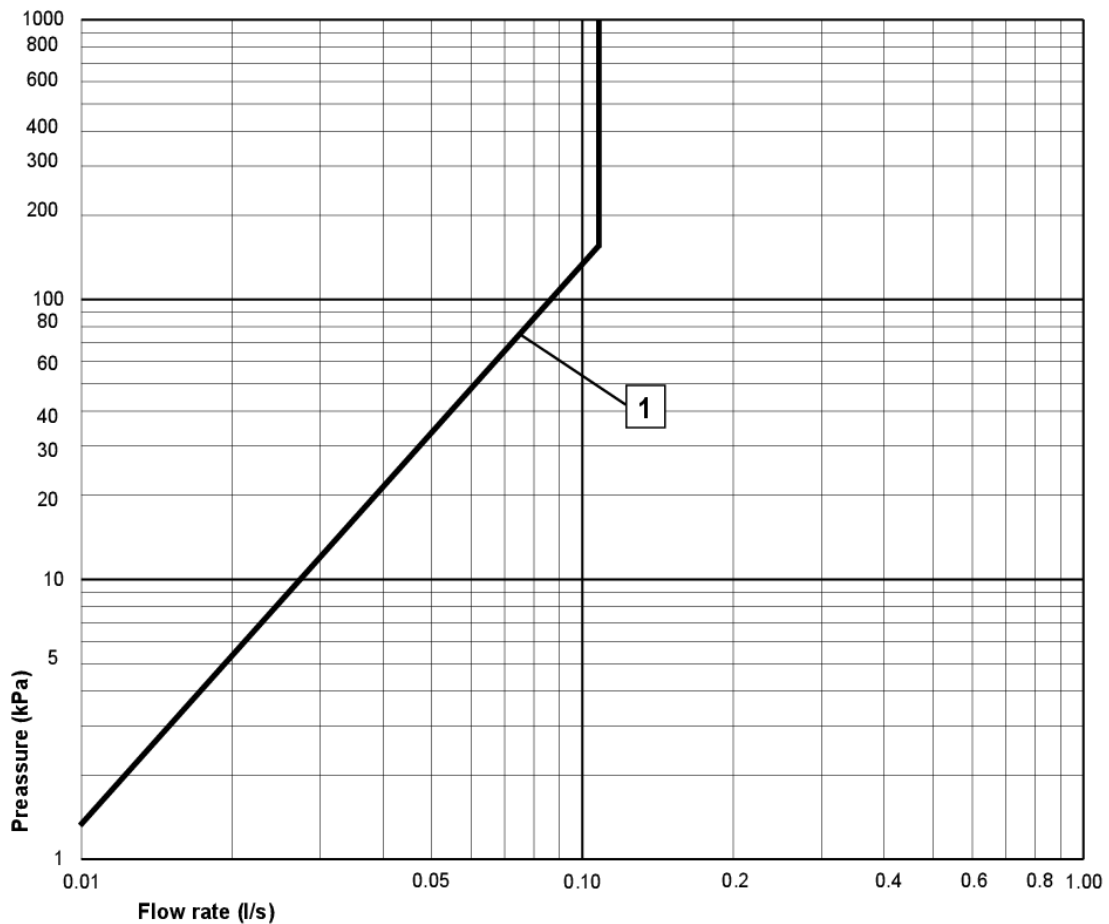

Article numbers

Art-no.
GB41215087 0

EAN
7393792232425

Packaging information

Length: 775 mm | Width: 145 mm | Height: 80 mm

Weight: 3.22 kg

Weight: 1 pc

Assembling & Care

Mounted according to the instructions. Prior to installation the lines must be flushed up to the faucet. The faucet is connected with the cold water line on the right and the hot water line on the left. Water pressure: max 1000 kPa, min 50kPa. Hot water temperature: max 80°C, min 45°C. Please note that we are not liable for damage resulting from improper installation.

Energy labeling and certifications

Technical information

- Max. tap capacity (at 300 kPa): 0,11 l/s
- Pressure loss with flow (0,1 l/s) 140 kPa
- CO2 Footprint: 19.74 kg
- Standard connection dimension: 150 c-c

GUSTAVSBERG/

FLOW CHART/

ATLANTIC SHOWER KIT THERMOSTAT

GUSTAVSBERG /
SMARTER BATHROOMS

1 Shower flow

| | |
|------------------------------|----------|
| - Flowrate at 300 kPa: | 0,11 l/s |
| - Pressure at flow 0,1 l/s: | 140 kPa |
| - Pressure at flow 0,2 l/s: | NA |
| - Pressure at flow 0,33 l/s: | NA |