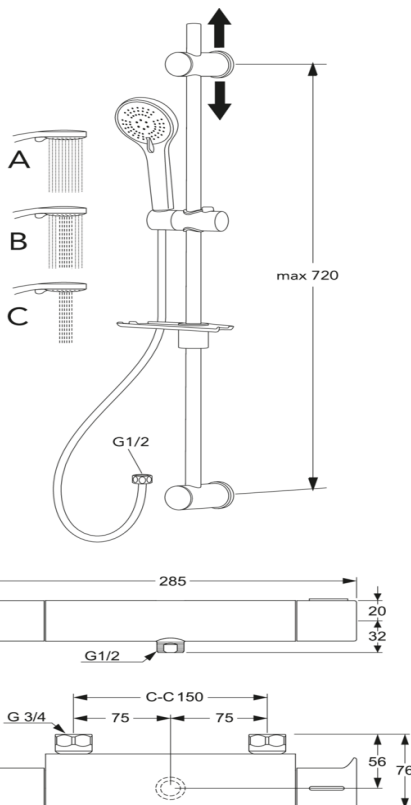

Article numbers

Art-no.
GB41215087 0

EAN
7393792232425

Packaging information

Length: 775 mm | Width: 145 mm | Height: 80 mm

Weight: 3.22 kg

Weight: 1 pc

Assembling & Care

Mounted according to the instructions. Prior to installation the lines must be flushed up to the faucet. The faucet is connected with the cold water line on the right and the hot water line on the left. Water pressure: max 1000 kPa, min 50kPa. Hot water temperature: max 80°C, min 45°C. Please note that we are not liable for damage resulting from improper installation.

Energy labeling and certifications

Technical information

- Max. tap capacity (at 300 kPa): 0,11 l/s
- Pressure loss with flow (0,1 l/s) 140 kPa
- CO2 Footprint: 19.74 kg
- Standard connection dimension: 150 c-c

GUSTAVSBERG/

FLOW CHART/

ATLANTIC SHOWER KIT THERMOSTAT

GUSTAVSBERG /
SMARTER BATHROOMS

1 Shower flow

| | |
|------------------------------|----------|
| - Flowrate at 300 kPa: | 0,11 l/s |
| - Pressure at flow 0,1 l/s: | 140 kPa |
| - Pressure at flow 0,2 l/s: | NA |
| - Pressure at flow 0,33 l/s: | NA |