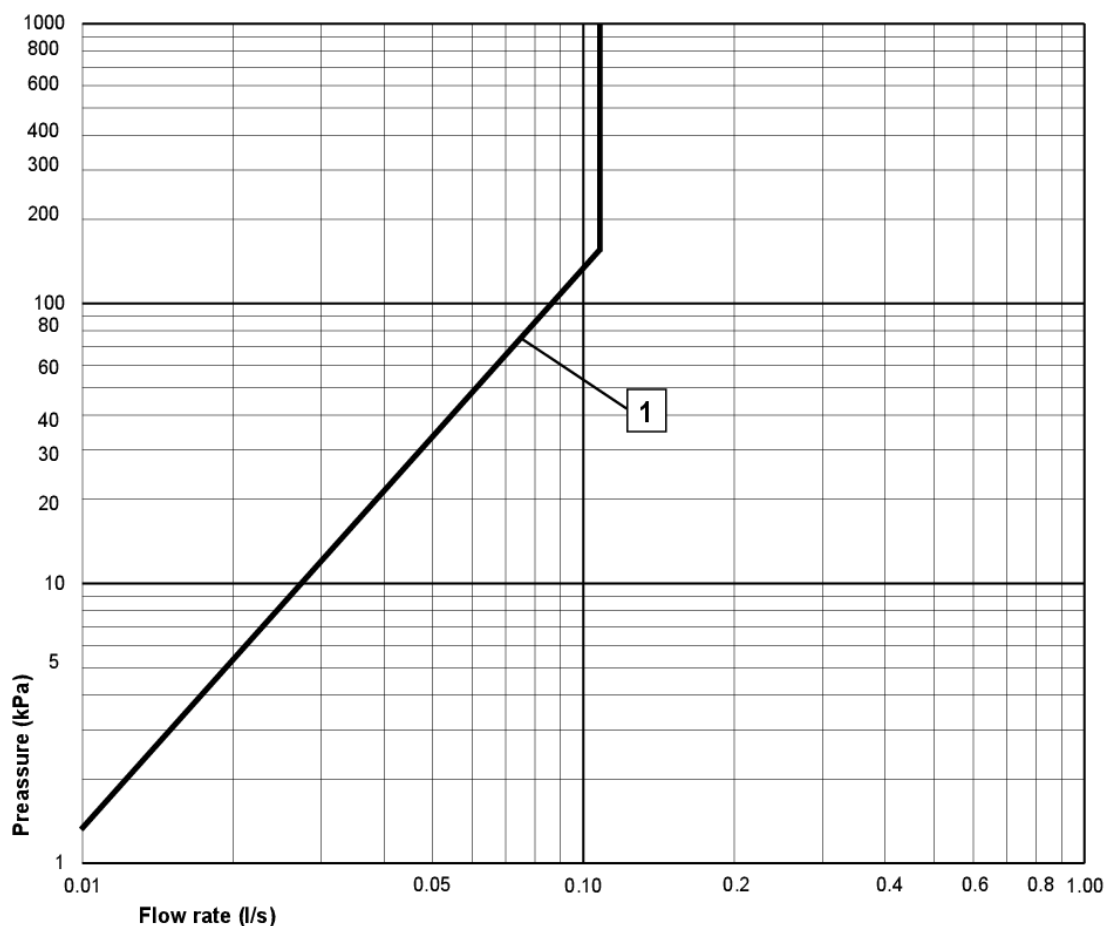

GUSTAVSBERG/

FLOW CHART/

ATLANTIC SHOWER KIT THERMOSTAT

GUSTAVSBERG /
SMARTER BATHROOMS

1 Shower flow

- Flowrate at 300 kPa:	0,11 l/s
- Pressure at flow 0,1 l/s:	140 kPa
- Pressure at flow 0,2 l/s:	NA
- Pressure at flow 0,33 l/s:	NA

Villeroy & Boch Gustavsberg AB / Box 400, 134 29 Gustavsberg / Phone +46 (0)8-570 391 00 / www.gustavsberg.com / info@gustavsberg.com