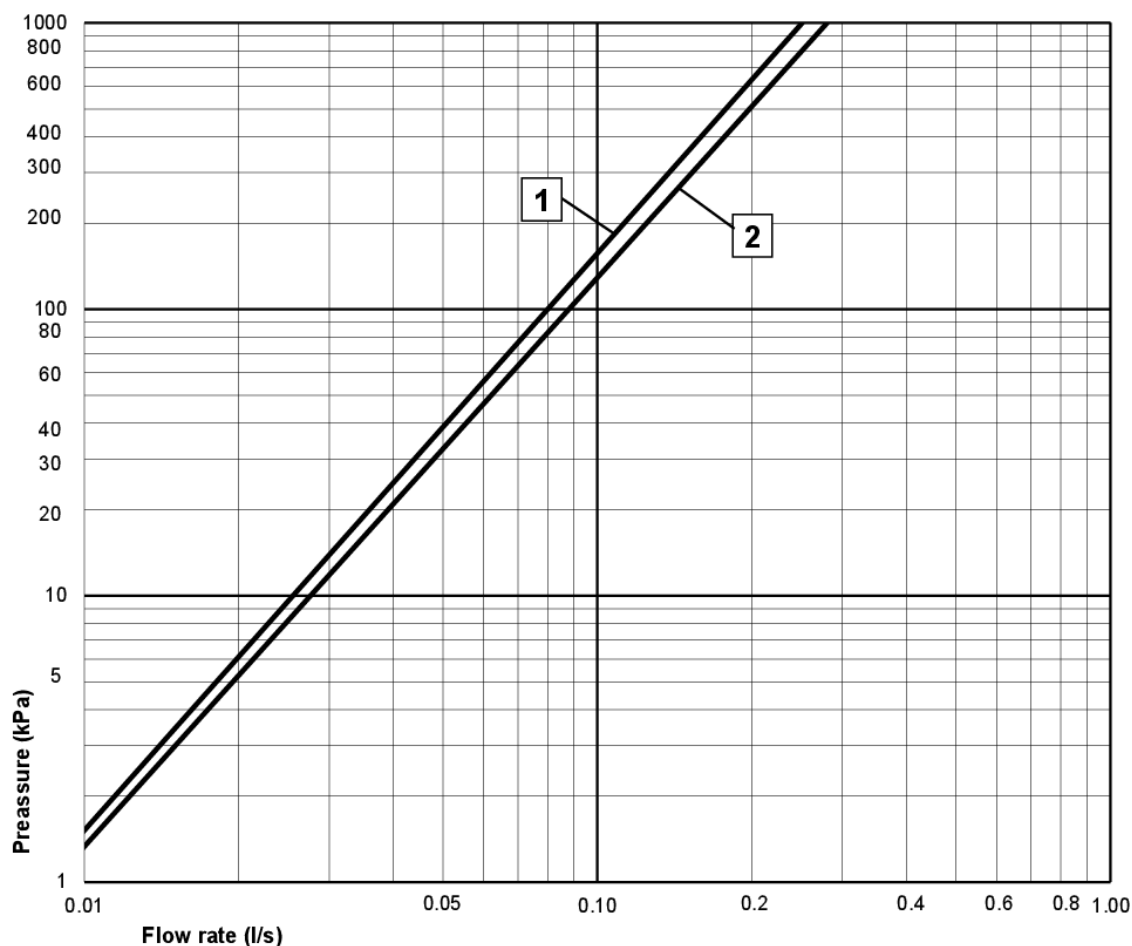

GUSTAVSBERG/

FLOW CHART/

ATLANTIC WASHBASIN MIXER, SIDE SPRAY

GUSTAVSBERG /
SMARTER BATHROOMS

- **1** Max flow
- **2** Side spray

Valid for curve

- Flowrate at 300 kPa:	0,14 l/s
- Pressure at flow 0,1 l/s:	158 kPa
- Pressure at flow 0,2 l/s:	630 kPa
- Pressure at flow 0,33 l/s:	NA

Villeroy & Boch Gustavsberg AB / Box 400, 134 29 Gustavsberg / Phone +46 (0)8-570 391 00 / www.gustavsberg.com / info@gustavsberg.com