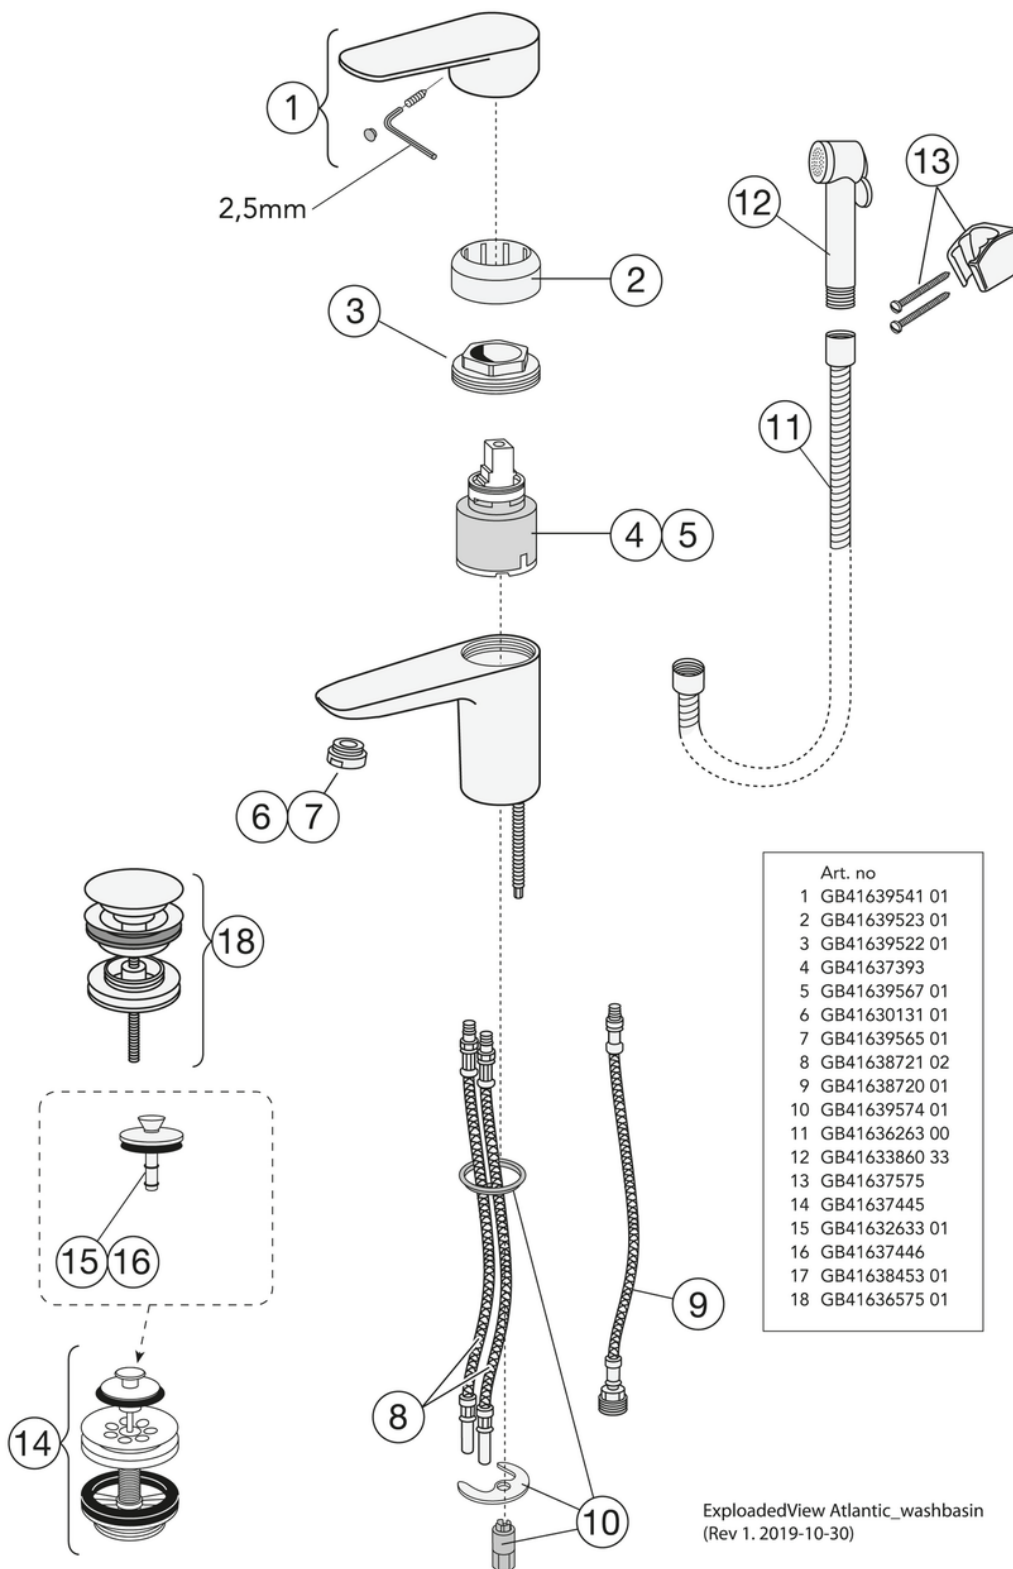

## Packaging information

Length: 295 mm | Width: 285 mm | Height: 75 mm  
Weight: 1.75 kg  
Weight: 1 pc

## Assembling & Care

Prior to installation the lines must be flushed up to the faucet. The faucet is connected with the cold water line on the right and the hot water line on the left. Water pressure: max 1000 kPa, min 50kPa. Hot water temperature: max 70°C, min 45°C. Please note that we are not liable for damage resulting from improper installation.

## Technical information

- Max. tap capacity (at 300 kPa): 0,21 l/s
- Pressure loss with flow (0,1 l/s) 68 kPa

# Spare parts

No.	Product	Art-no.
1	Lever, Atlantic	GB41639541 01
2	Cover	GB41639523 01
3	Nut - ceramic package	GB41639522 01
4	Ceramic package	GB41637393
5	Ceramic Cartridge	GB41639567 01
6	Aerator	GB41630131 01
7	Aerator	GB41639565 01
8	SoftPex hose	GB41638721 02
9	Softpex hose 300 mm	GB41638720 01
10	Mounting kit	GB41639574 01
11	Shower hose, Biflex	GB41636263 00
12	Hand shower	GB41633860 33
13	Hand shower fixing	GB41637575
14	Plug valve	GB41637445
18	Pushdown valve	GB41636575 01