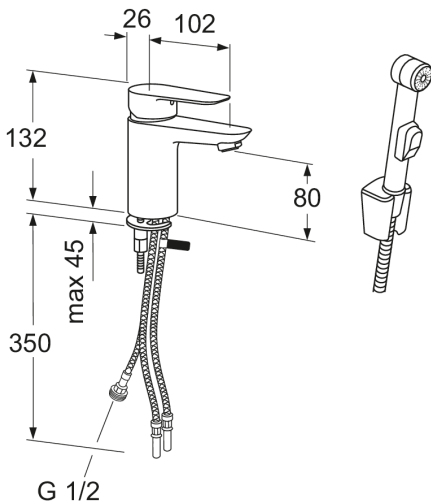

Quality of life since 1825

Washbasin mixer Atlantic

With side spray and wall bracket

Product features

- Lever with clear color marking for hot and cold
- Soft move, technology for smooth and precise handling
- Adjustable max temperature for scald protection

Article numbers

Art-no.
GB41215147

EAN
7393792232364

Packaging information

Length: 295 mm | Width: 285 mm | Height: 75 mm
Weight: 1.75 kg
Weight: 1 pc

Assembling & Care

Prior to installation the lines must be flushed up to the faucet. The faucet is connected with the cold water line on the right and the hot water line on the left. Water pressure: max 1000 kPa, min 50kPa. Hot water temperature: max 70°C, min 45°C. Please note that we are not liable for damage resulting from improper installation.

Energy labeling and certifications

Technical information

- Max. tap capacity (at 300 kPa): 0,21 l/s
- Pressure loss with flow (0,1 l/s) 68 kPa