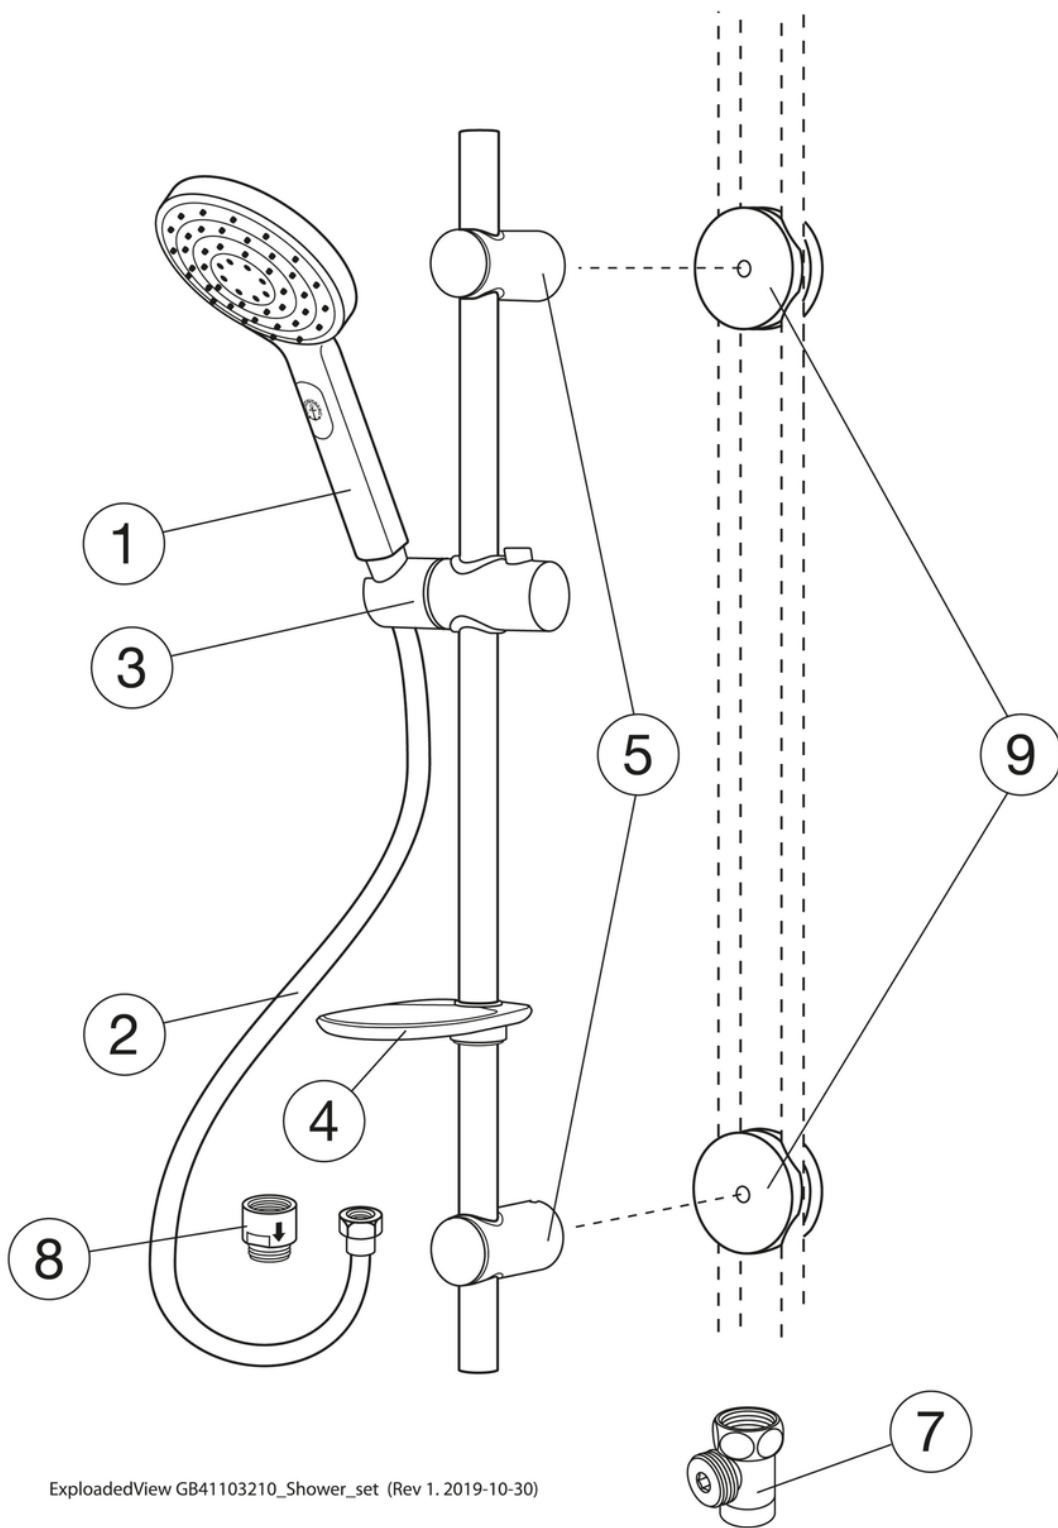

Quality of life since 1825

Shower set Round

Chrome

Product features

- 3-function hand shower
- Adjustable wall bracket
- Mounted with screws or glue

Article numbers

Art-no.
GB41103210

EAN
7393792232531

Packaging information

Length: 775 mm | Width: 145 mm | Height: 80 mm
Weight: 1.5 kg
Weight: 1 pc

Assembling & Care

Energy labeling and certifications

Technical information

- Max. tap capacity (at 300 kPa): 0,17 l/s

Spare parts

ExplodedView GB41103210_Shower_set (Rev 1. 2019-10-30)

No.	Product	Art-no.
1	Hand shower, Round	GB41639440
2	Hose	GB41636266 00
3	Slider 22 mm	GB41639445
4	Soap dish	GB41639587 01
5	Wall mount	GB41639588 01
7	Drain valve, Care	GB41638960 01
8	Non-return valve	GB41634730
9	Wash pucks	GB41637850 02