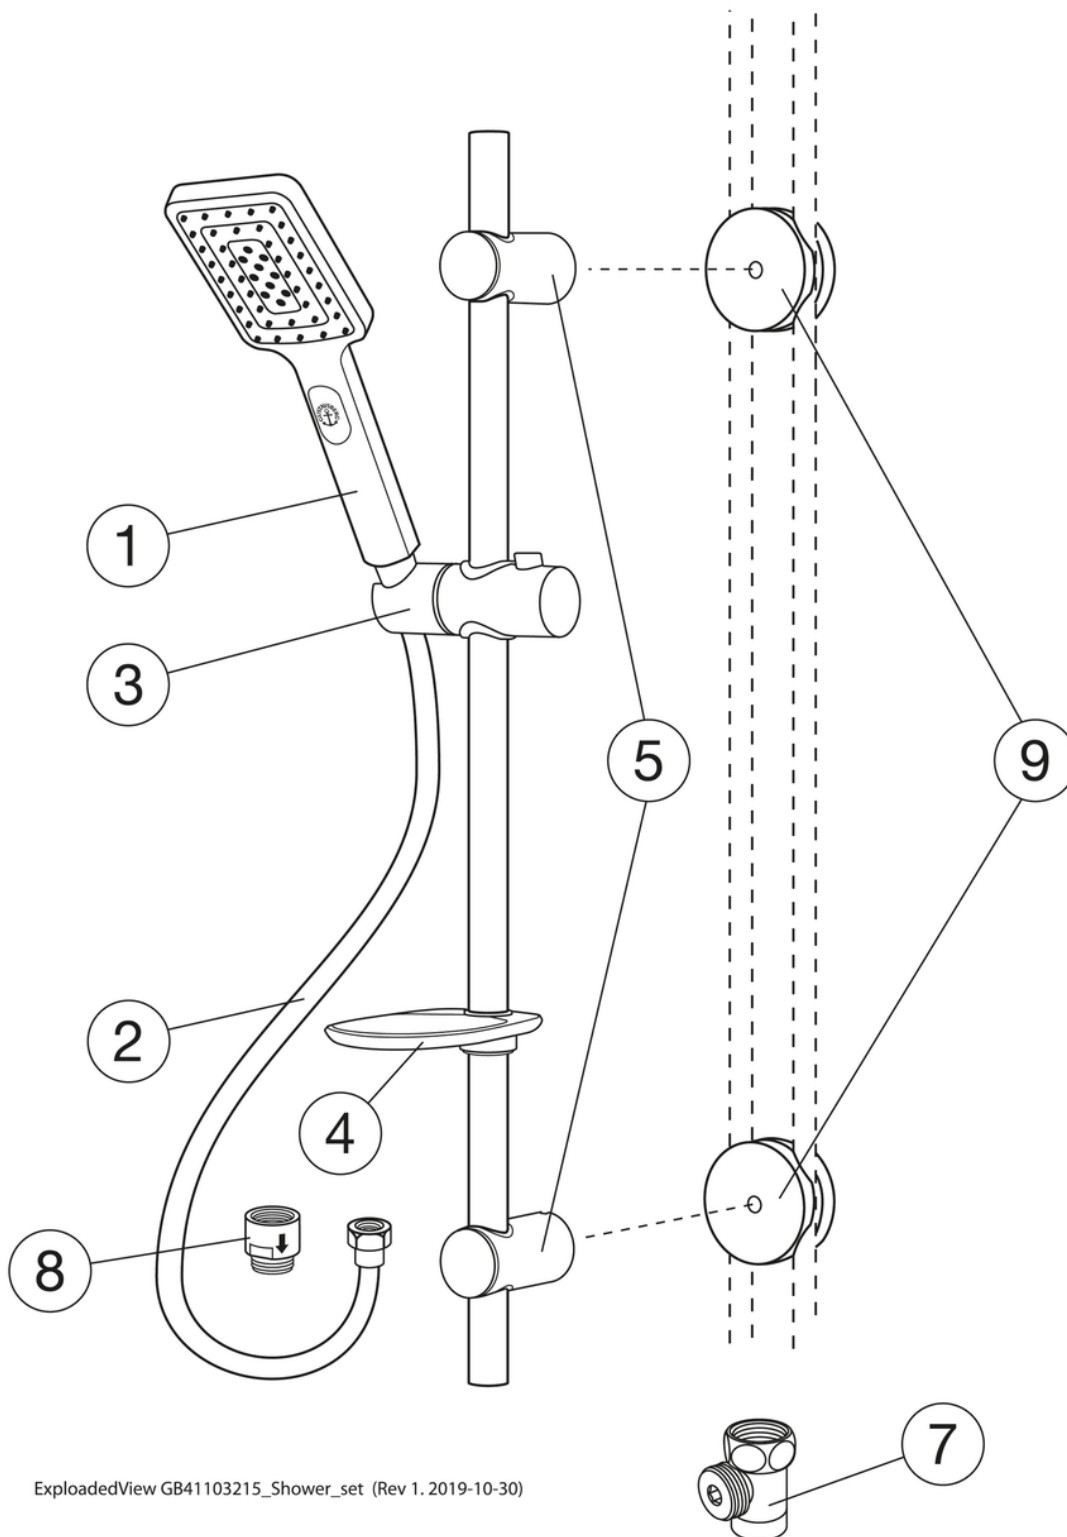

Quality of life since 1825

Shower set Square

Chrome

Product features

- 3-function hand shower
- Adjustable wall bracket
- Mounted with screws or glue

Article numbers

Art-no.
GB41103215

EAN
7393792232524

Packaging information

Length: 775 mm | Width: 145 mm | Height: 80 mm
Weight: 1.37 kg
Weight: 1 pc

Assembling & Care

Mounted according to the instructions.

Energy labeling and certifications

Technical information

- Max. tap capacity (at 300 kPa): 0,17 l/s

Spare parts

ExplodedView GB41103215_Shower_set (Rev 1. 2019-10-30)

No.	Product	Art-no.
1	Hand shower, Square	GB41639441
2	Hose	GB41636266 00
3	Slider 22 mm	GB41639445
4	Soap dish	GB41639587 01
5	Wall mount	GB41639588 01
7	Drain valve, Care	GB41638960 01
8	Non-return valve	GB41634730
9	Wash pucks	GB41637850 02