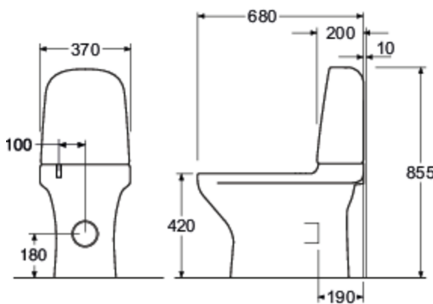

## Packaging information

Length: 690 mm | Width: 363 mm | Height: 945 mm  
Weight: 38 kg  
Weight: 1 pc

## Assembling & Care

Installed on floor with glue/silicone. Supplied with a flexible drain sleeve for fitting to a drain in the floor or directly into the wall. See supplied installation instructions.

## Technical information

- CO2 Footprint: 88.72 kg
- Flushing - water quantity: 2/4 L Dobbeltskyl
- Standard connection dimension: c/c 155mm sitsfäste