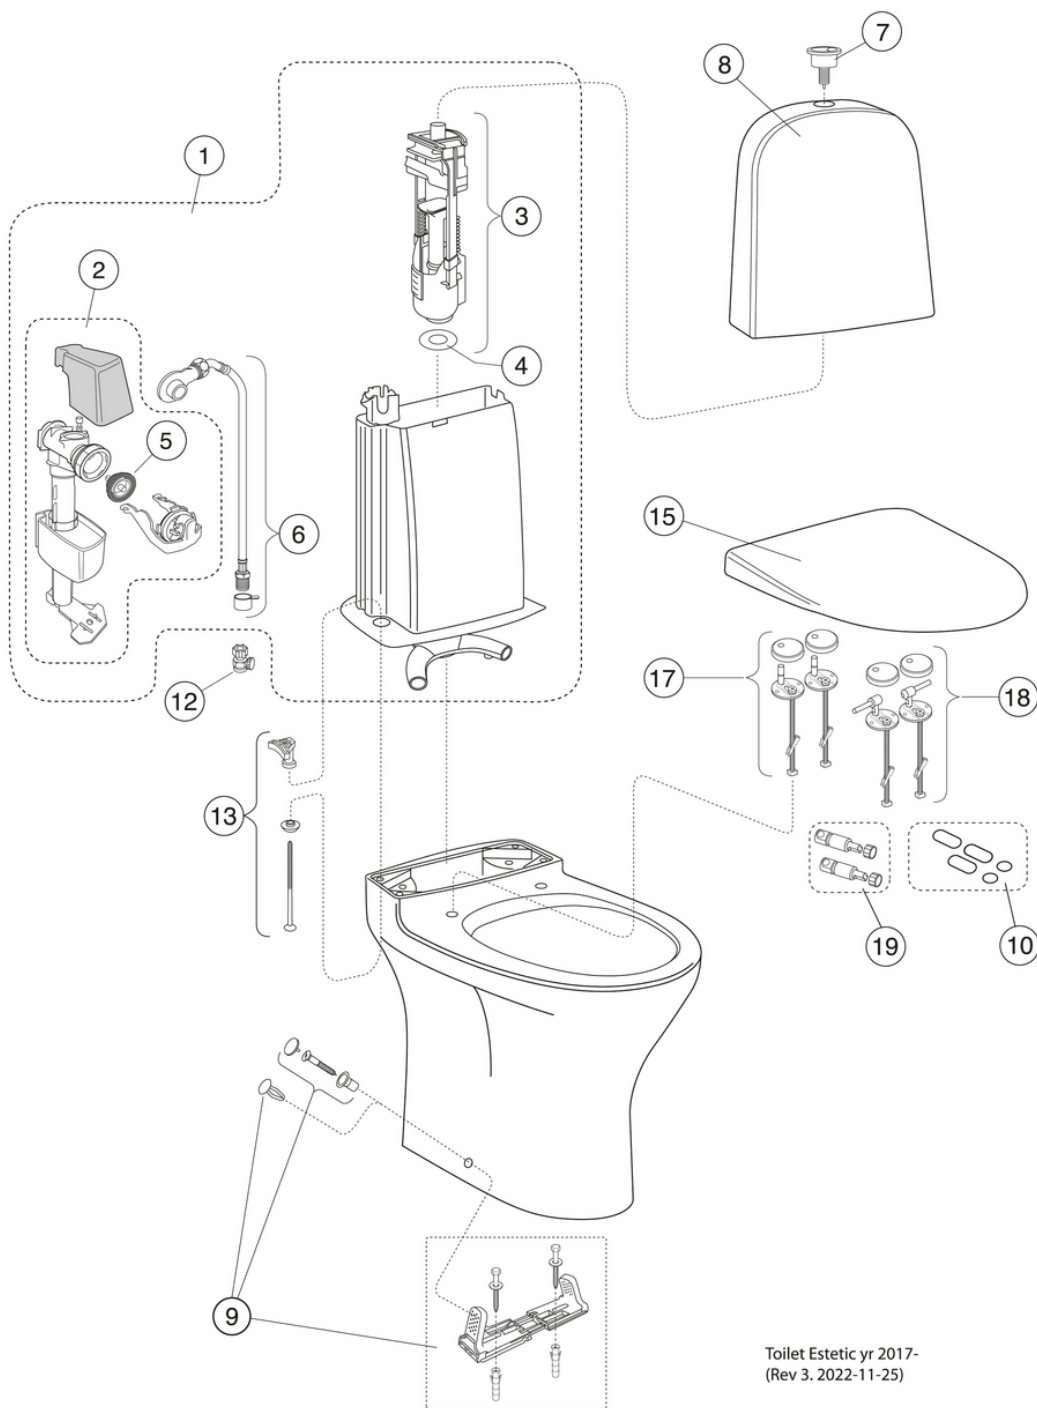

## Packaging information

Length: 690 mm | Width: 363 mm | Height: 945 mm  
Weight: 38 kg  
Weight: 1 pc

## Assembling & Care

Installed on floor with glue/silicone. Supplied with a flexible drain sleeve for fitting to a drain in the floor or directly into the wall. See supplied installation instructions.

## Technical information

- CO2 Footprint: 88.72 kg
- Flushing - water quantity: 2/4 L Dobbeltskyl
- Standard connection dimension: c/c 155mm sitsfäste

# Spare parts

Toilet Estetic yr 2017-  
(Rev 3. 2022-11-25)

No.	Product	Art-no.
1	Complete inner tank	GB19299N0101
3	Valve housing, flush valve	9GN00100
4	Fill valve	9GN03200
5	Membrane	9GN00300
7a	Flush button	87569861
7b	Flush button	875698K5
7c	Public single push button	9GN016D7
8a	Cistern housing, white	GB18830001200
8b	Cistern housing, matte white	GB18830041200
8c		GB188300SW200
8d	Cistern housing, black	GB18830036200
8e	Cistern, black	GB18830033200
8f	Cistern, Matt black	GB18830038200
9a	Floor fixation kit	92214501
9b	Plug bag, complete	GB19299P0207
10	Buffer set	92213400
12	Shut-off valve	GB1929900503
13	Cistern fixation kit	92226100
15a	Toilet seat Estetic 9M10 - SC/QR	9M10S101
15b	Toilet seat Estetic	9M10S1RW
15c	Toilet seat Estetic 9M10 - SC/QR	9M10S136
15e	Toilet seat Estetic	9M10S138
17	Seat hinges	GB92213161
18	Hinges	92213261
19	Damper	92213300