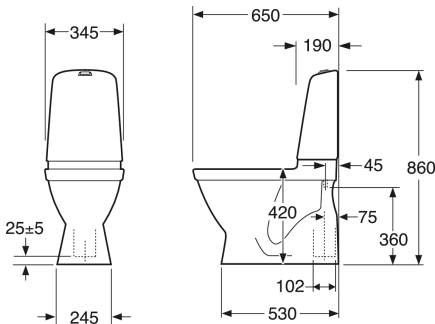

Quality of life since 1825

Toilet Nautic 1500 - hidden S-trap, Hygienic Flush

Dual flush 4/2L, C+, without seat, for glueing.

Product features

CERAMICPLUS

Article numbers

Art-no.
GB1115002R1304G

EAN
7391530073682

Packaging information

Length: 680 mm | Width: 360 mm | Height: 940 mm
Weight: 32 kg
Weight: 1 pc

Assembling & Care

Energy labeling and certifications

- CE approved, SS-EN 33 dimensioning and SS-EN 997 function

Technical information

- CO2 Footprint: 74.33 kg
- Flushing - water quantity: 2/4 L Dobbeltskyl
- Trap à Outlet: Hidden trap S-Trap
- Standard connection dimension: c/c 155mm sitsfäste

Spare parts

Toilet Nautic HF yr 2017-
(Rev 3. 2024-01-09)