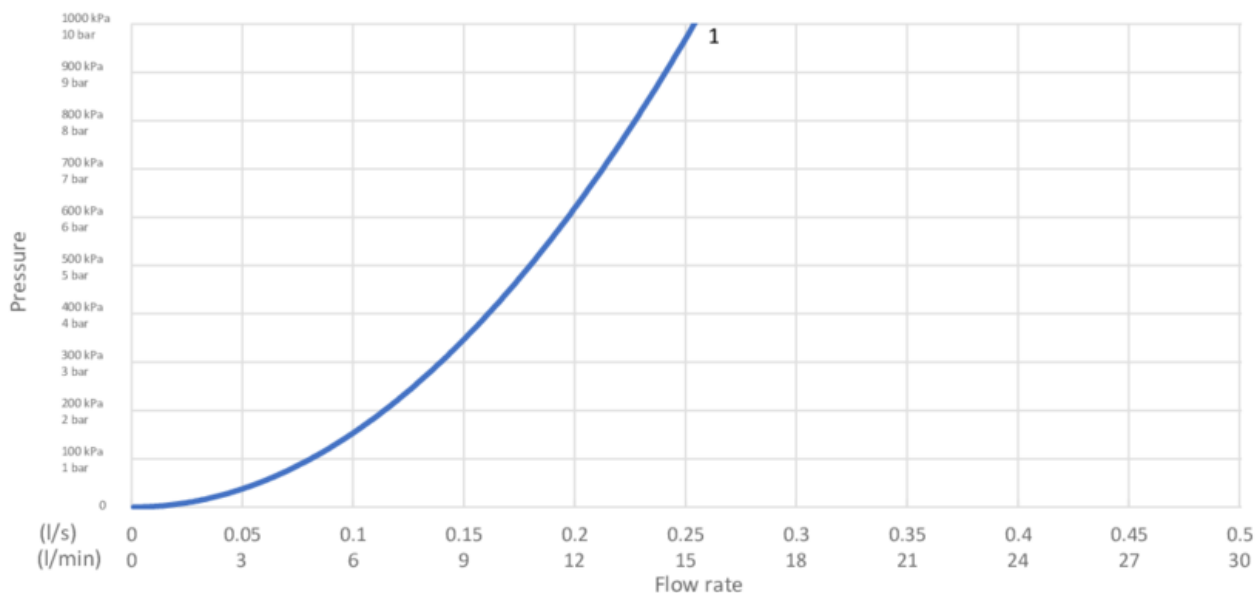

GUSTAVSBERG/

FLOW CHART/

Washbasin mixer Nordic3

GUSTAVSBERG /
SMARTER BATHROOMS

1. Max flow

1. Max flow

- Flowrate at 300 kPa:	0,14 l/s
- Pressure at flow 0,1 l/s:	156 kPa
- Pressure at flow 0,2 l/s:	625 kPa
- Pressure at flow 0,33 l/s:	N/A