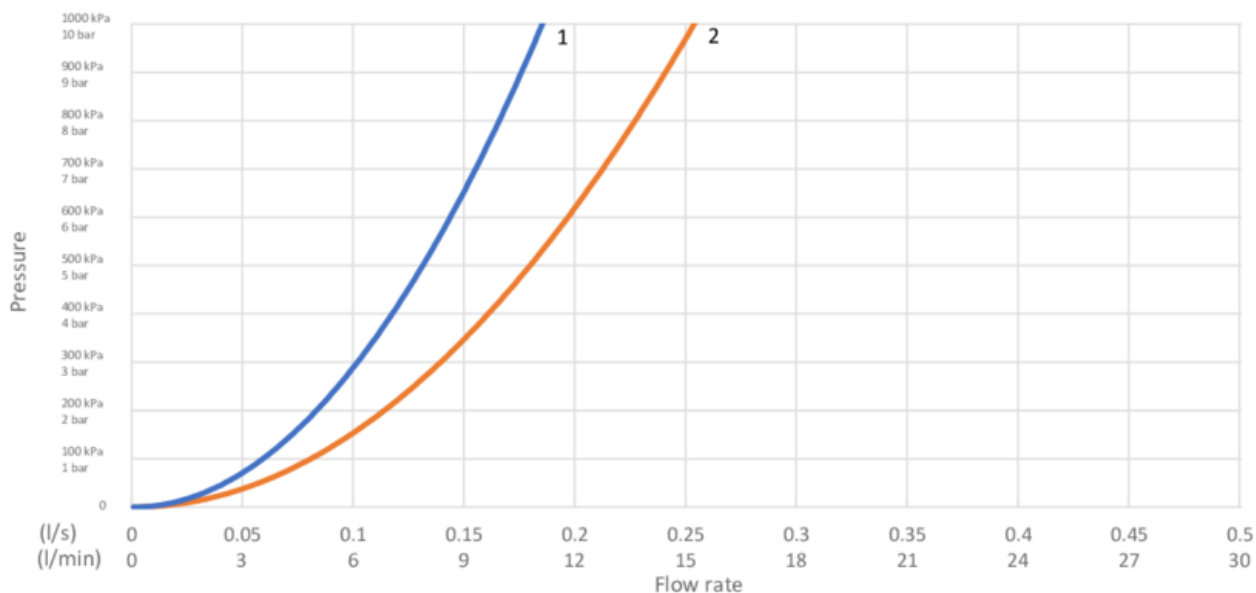

Article numbers

Art-no.
GB41213461

EAN
7393792233149

Packaging information

Length: 295 mm | Width: 285 mm | Height: 75 mm
Weight: 1.65 kg
Weight: 1 pc

Assembling & Care

Prior to installation the lines must be flushed up to the faucet. The faucet is connected with the cold water line on the right and the hot water line on the left. Water pressure: max 1000 kPa, min 50kPa. Hot water temperature: max 70°C, min 45°C. Please note that we are not liable for damage resulting from improper installation.

Technical information

- Max. tap capacity (at 300 kPa): 0,101 l/s
- Pressure loss with flow (0,1 l/s) 294 kPa

Spare parts

ExplodedView Nordic3_washbasin
(Rev 2. 2020-12-02)

No.	Product	Art-no.
1	Lever, Nordic ³ (2019-)	GB41639619 01
2	Cover	GB41639523 01
3	Nut - ceramic package	GB41639522 01
4	Ceramic package	GB41637393
6	Aerator	GB41639668 01
8	SoftPex hose	GB41638721 02
9	Softpex hose 300 mm	GB41638720 01
10	Mounting kit	GB41639574 01
11	Shower hose, Biflex	GB41636263 00
12	Hand shower	GB41633860 33
13	Hand shower fixing	GB41637575
14	Plug valve	GB41637445
17	Stopper for inlet filter plug valve	GB41638453 01
18	Pushdown valve	GB41636575 01

GUSTAVSBERG/

FLOW CHART/

Washbasin mixer, side spray Nordic3

- 1. Max flow
- 2. Side spray

1. Max flow

- Flowrate at 300 kPa:	0,101 l/s
- Pressure at flow 0,1 l/s:	294 kPa
- Pressure at flow 0,2 l/s:	N/A
- Pressure at flow 0,33 l/s:	N/A