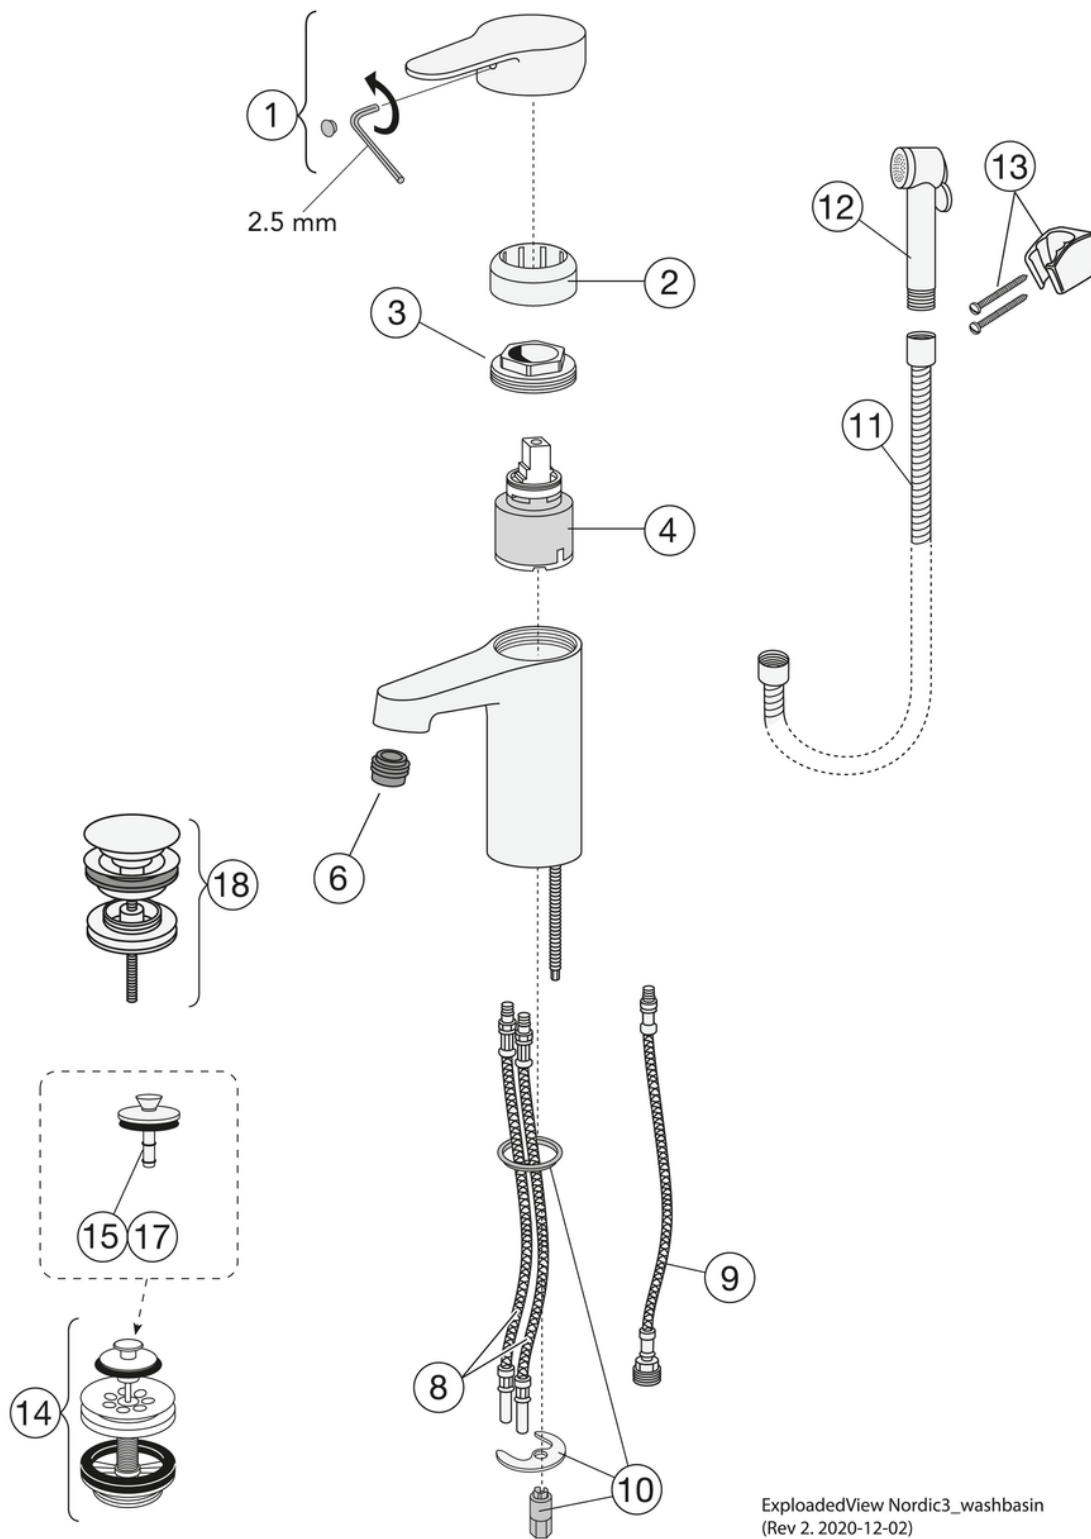

Quality of life since 1825

Washbasin mixer Nordic³

With side spray and wall bracket

Product features

- Hidden aerator with coin slot grip for easy cleaning
- Side sprayer facilitates cleaning and intimate hygiene
- Tactile feel in the lever

Article numbers

Art-no.
GB41213461

EAN
7393792233149

Packaging information

Length: 295 mm | Width: 285 mm | Height: 75 mm
Weight: 1.65 kg
Weight: 1 pc

Assembling & Care

Prior to installation the lines must be flushed up to the faucet. The faucet is connected with the cold water line on the right and the hot water line on the left. Water pressure: max 1000 kPa, min 50kPa. Hot water temperature: max 70°C, min 45°C. Please note that we are not liable for damage resulting from improper installation.

Technical information

- Max. tap capacity (at 300 kPa): 0,101 l/s
- Pressure loss with flow (0,1 l/s) 294 kPa

Spare parts

ExplodedView Nordic3_washbasin
(Rev 2. 2020-12-02)

No.	Product	Art-no.
1	Lever, Nordic ³ (2019-)	GB41639619 01
2	Cover	GB41639523 01
3	Nut - ceramic package	GB41639522 01
4	Ceramic package	GB41637393
6	Aerator	GB41639668 01
8	SoftPex hose	GB41638721 02
9	Softpex hose 300 mm	GB41638720 01
10	Mounting kit	GB41639574 01
11	Shower hose, Biflex	GB41636263 00
12	Hand shower	GB41633860 33
13	Hand shower fixing	GB41637575
14	Plug valve	GB41637445
17	Stopper for inlet filter plug valve	GB41638453 01
18	Pushdown valve	GB41636575 01

GUSTAVSBERG/

FLOW CHART/

Washbasin mixer, side spray Nordic3

- 1. Max flow
- 2. Side spray

1. Max flow

- Flowrate at 300 kPa:	0,101 l/s
- Pressure at flow 0,1 l/s:	294 kPa
- Pressure at flow 0,2 l/s:	N/A
- Pressure at flow 0,33 l/s:	N/A