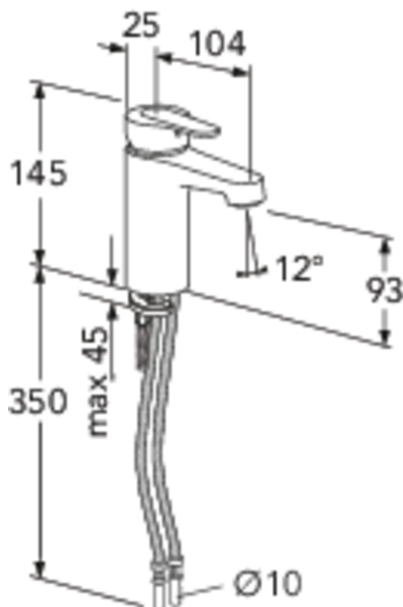

Energy labeling and certifications

CERTIFIERING
KONTROLL

Technical information

- Max. tap capacity (at 300 kPa): 0,139 l/s
- Pressure loss with flow (0,1 l/s) 156 kPa