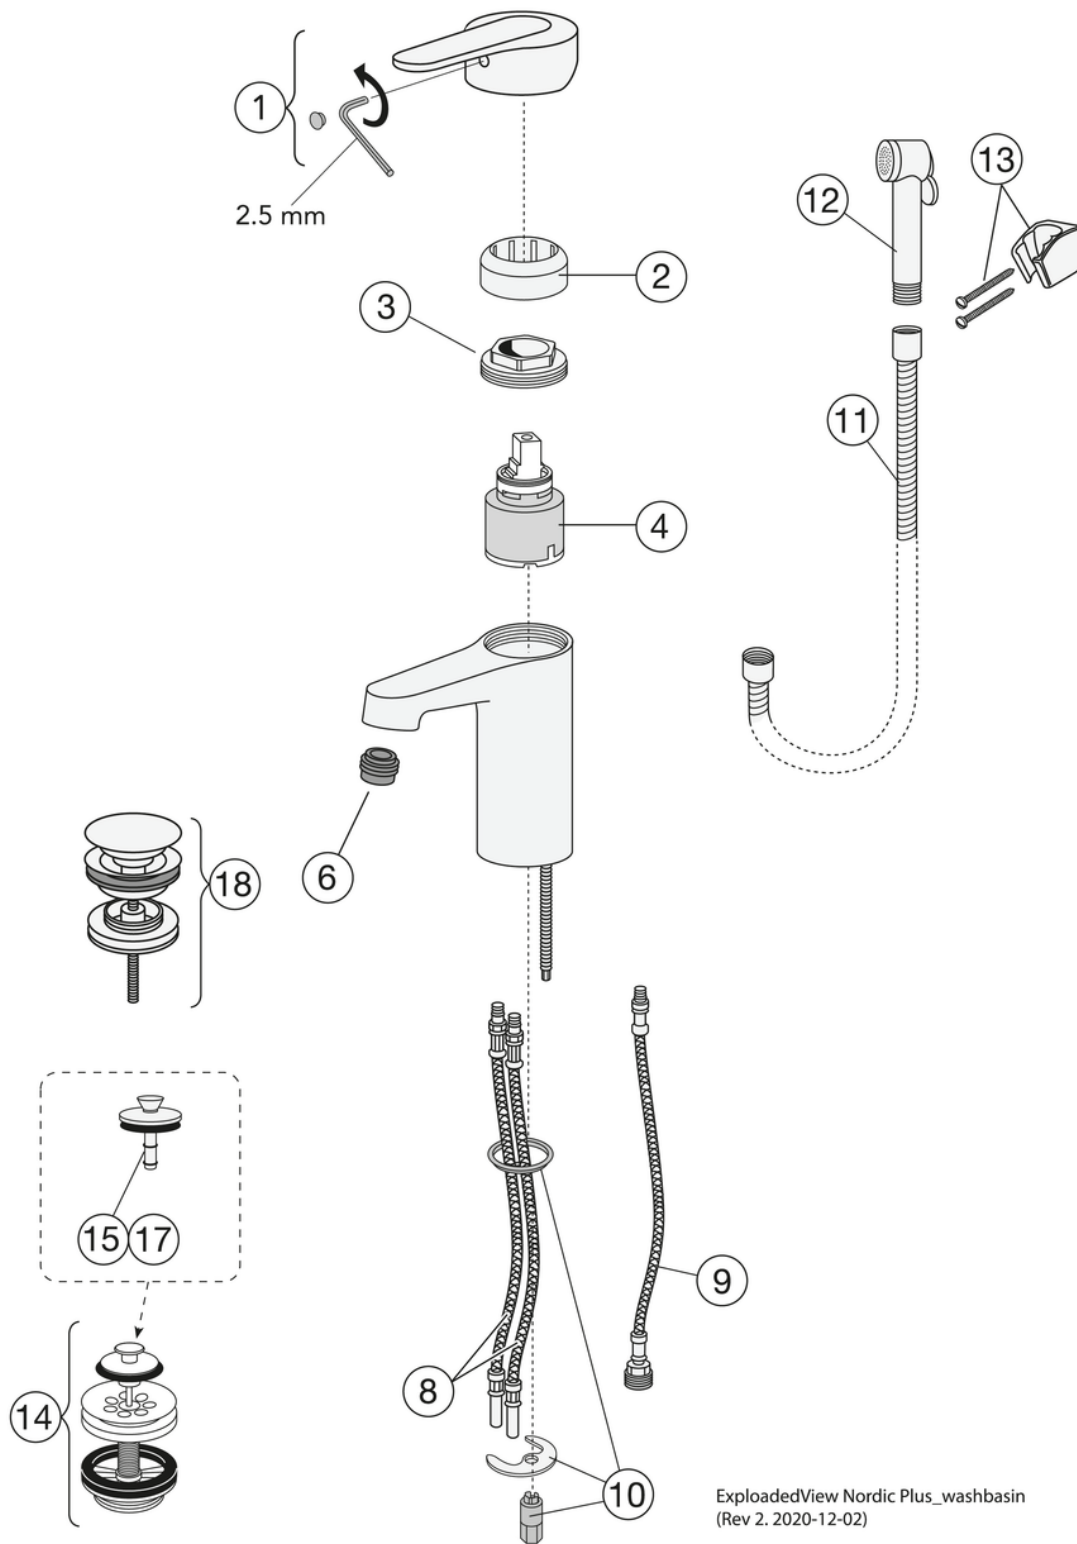

Article numbers

Art-no.
GB41213751

EAN
7393792233217

Packaging information

Length: 225 mm | Width: 205 mm | Height: 70 mm

Weight: 1.21 kg

Weight: 1 pc

Assembling & Care

Prior to installation the lines must be flushed up to the faucet. The faucet is connected with the cold water line on the right and the hot water line on the left. Water pressure: max 1000 kPa, min 50kPa. Hot water temperature: max 70°C, min 45°C. Please note that we are not liable for damage resulting from improper installation.

Technical information

- Max. tap capacity (at 300 kPa): 0,139 l/s
- Pressure loss with flow (0,1 l/s) 156 kPa

Spare parts

ExplodedView Nordic Plus_washbasin
(Rev 2. 2020-12-02)

No.	Product	Art-no.
1	Lever, Nordic Plus (2019-)	GB41639625 01
2	Cover	GB41639523 01
3	Nut - ceramic package	GB41639522 01
4	Ceramic package	GB41637393
6	Aerator	GB41639668 01
8	SoftPex hose	GB41638721 02
9	Softpex hose 300 mm	GB41638720 01
10	Mounting kit	GB41639574 01
11	Shower hose, Biflex	GB41636263 00
12	Hand shower	GB41633860 33
13	Hand shower fixing	GB41637575
14	Plug valve	GB41637445
17	Stopper for inlet filter plug valve	GB41638453 01
18	Pushdown valve	GB41636575 01

GUSTAVSBERG/

FLOW CHART/

Washbasin mixer Nordic plus

GUSTAVSBERG /
SMARTER BATHROOMS

1. Max flow

1. Max flow

- Flowrate at 300 kPa:	0,139 l/s
- Pressure at flow 0,1 l/s:	156 kPa
- Pressure at flow 0,2 l/s:	625 kPa
- Pressure at flow 0,33 l/s:	N/A