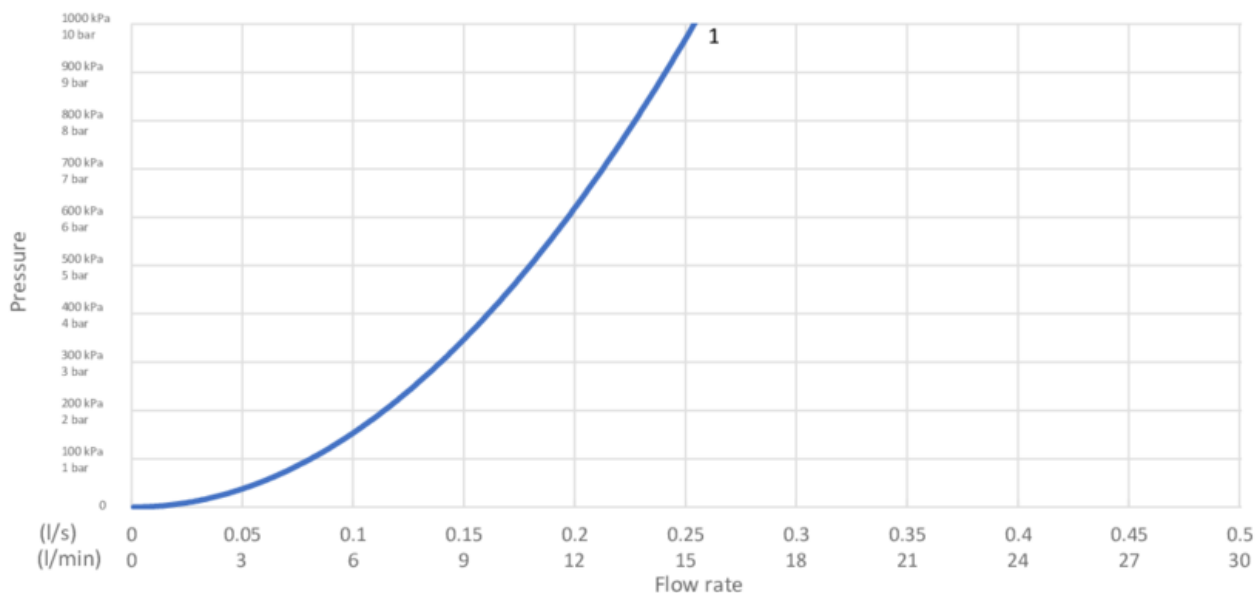

Technical information

- Max. tap capacity (at 300 kPa): 0,139 l/s
- Pressure loss with flow (0,1 l/s) 156 kPa

Spare parts

ExplodedView Nordic Plus_washbasin
(Rev 2. 2020-12-02)

No.	Product	Art-no.
1	Lever, Nordic Plus (2019-)	GB41639625 01
2	Cover	GB41639523 01
3	Nut - ceramic package	GB41639522 01
4	Ceramic package	GB41637393
6	Aerator	GB41639668 01
8	SoftPex hose	GB41638721 02
9	Softpex hose 300 mm	GB41638720 01
10	Mounting kit	GB41639574 01
11	Shower hose, Biflex	GB41636263 00
12	Hand shower	GB41633860 33
13	Hand shower fixing	GB41637575
14	Plug valve	GB41637445
17	Stopper for inlet filter plug valve	GB41638453 01
18	Pushdown valve	GB41636575 01

GUSTAVSBERG/

FLOW CHART/

Washbasin mixer Nordic plus

GUSTAVSBERG /
SMARTER BATHROOMS

1. Max flow

1. Max flow

- Flowrate at 300 kPa:	0,139 l/s
- Pressure at flow 0,1 l/s:	156 kPa
- Pressure at flow 0,2 l/s:	625 kPa
- Pressure at flow 0,33 l/s:	N/A