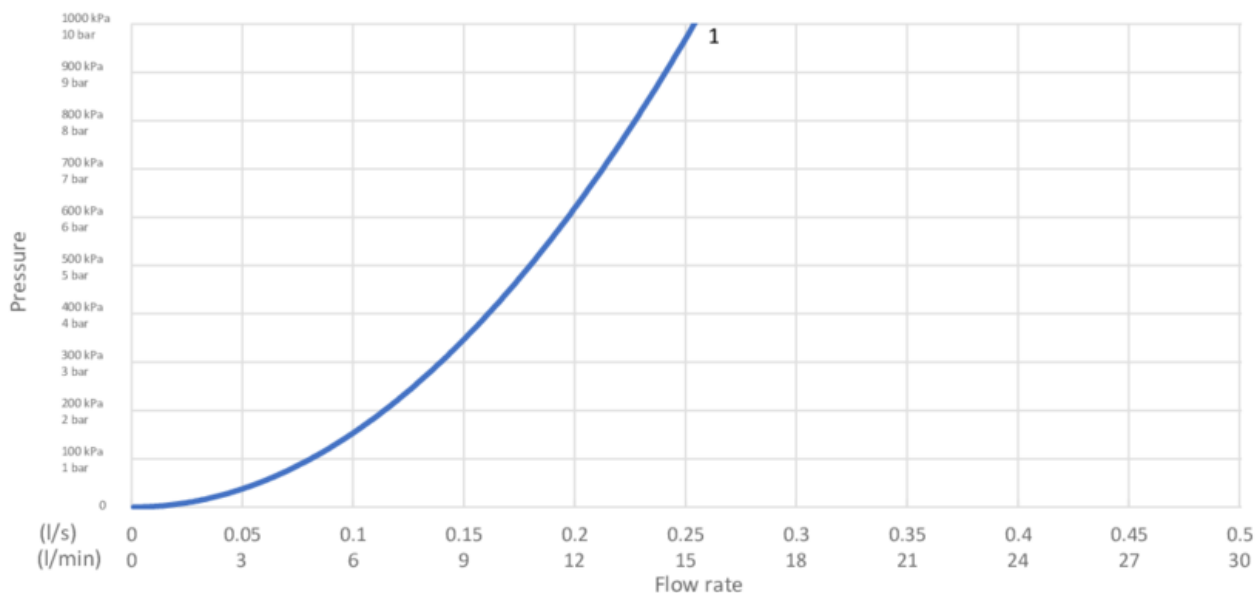

GUSTAVSBERG/

FLOW CHART/

Washbasin mixer Nordic plus

GUSTAVSBERG /
SMARTER BATHROOMS

1. Max flow

1. Max flow

- Flowrate at 300 kPa:	0,139 l/s
- Pressure at flow 0,1 l/s:	156 kPa
- Pressure at flow 0,2 l/s:	625 kPa
- Pressure at flow 0,33 l/s:	N/A