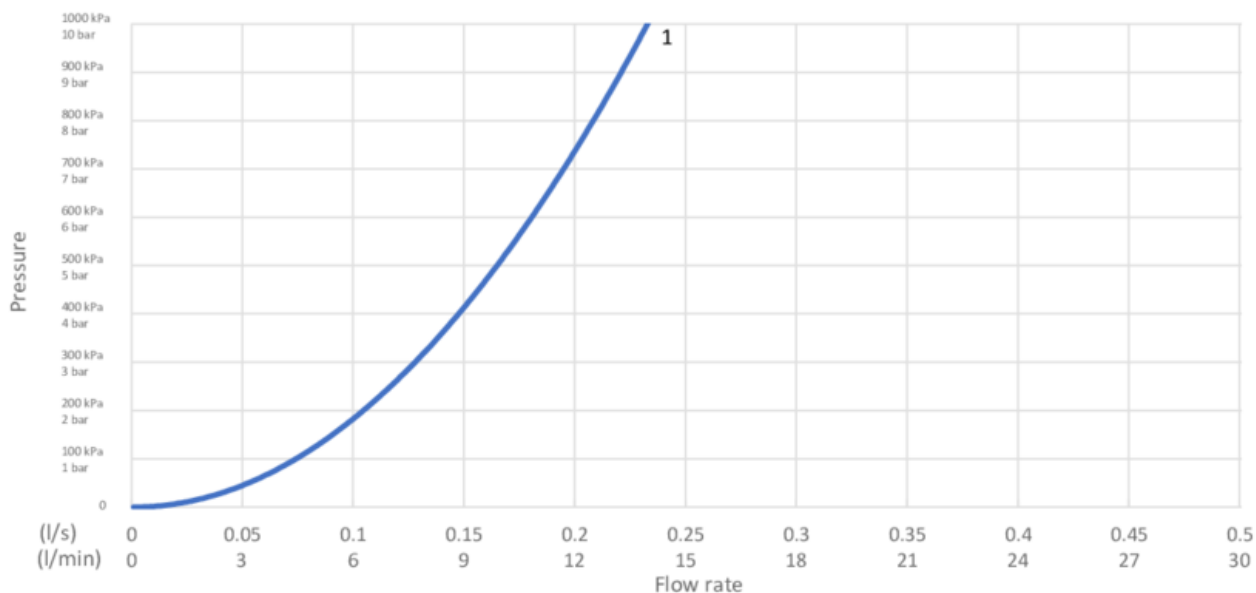

GUSTAVSBERG/

FLOW CHART/

Kitchen mixer spiraflex Nordic plus

GUSTAVSBERG /
SMARTER BATHROOMS

1. Max flow

1. Max flow

- Flowrate at 300 kPa:	0,127 l/s
- Pressure at flow 0,1 l/s:	186 kPa
- Pressure at flow 0,2 l/s:	744 kPa
- Pressure at flow 0,33 l/s:	N/A