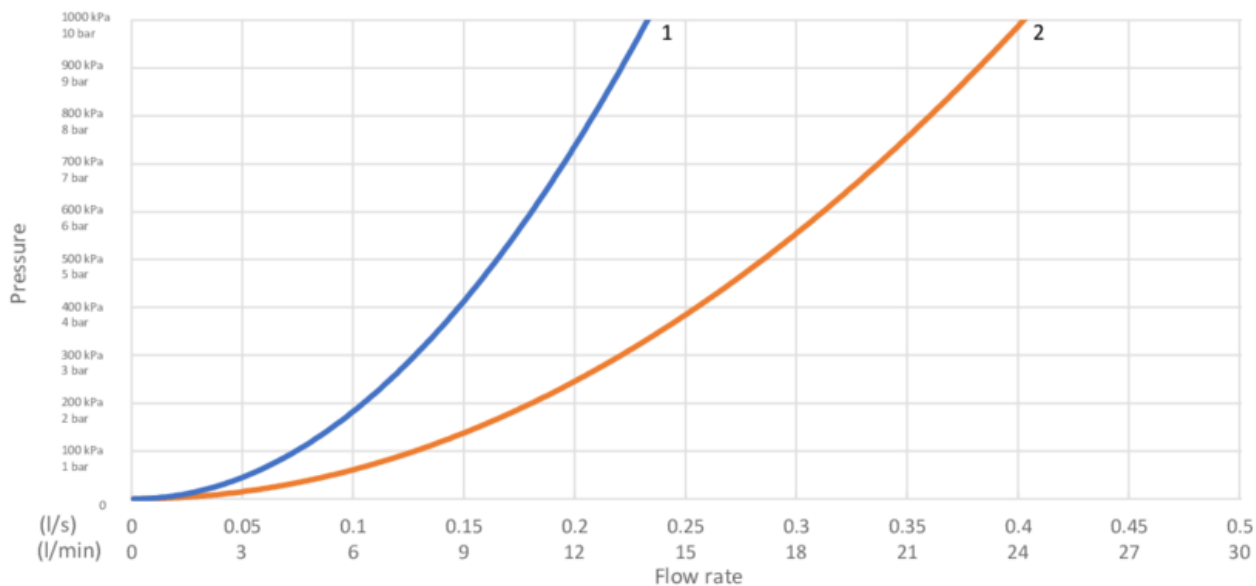

GUSTAVSBERG/

FLOW CHART/

Kitchen mixer spiraflex, electronic shut off valve, Nordic Plus

-  1. Max flow
-  2. Electronic shut off valve

1. Max flow

- Flowrate at 300 kPa:	0,127 l/s
- Pressure at flow 0,1 l/s:	186 kPa
- Pressure at flow 0,2 l/s:	744 kPa
- Pressure at flow 0,33 l/s:	N/A