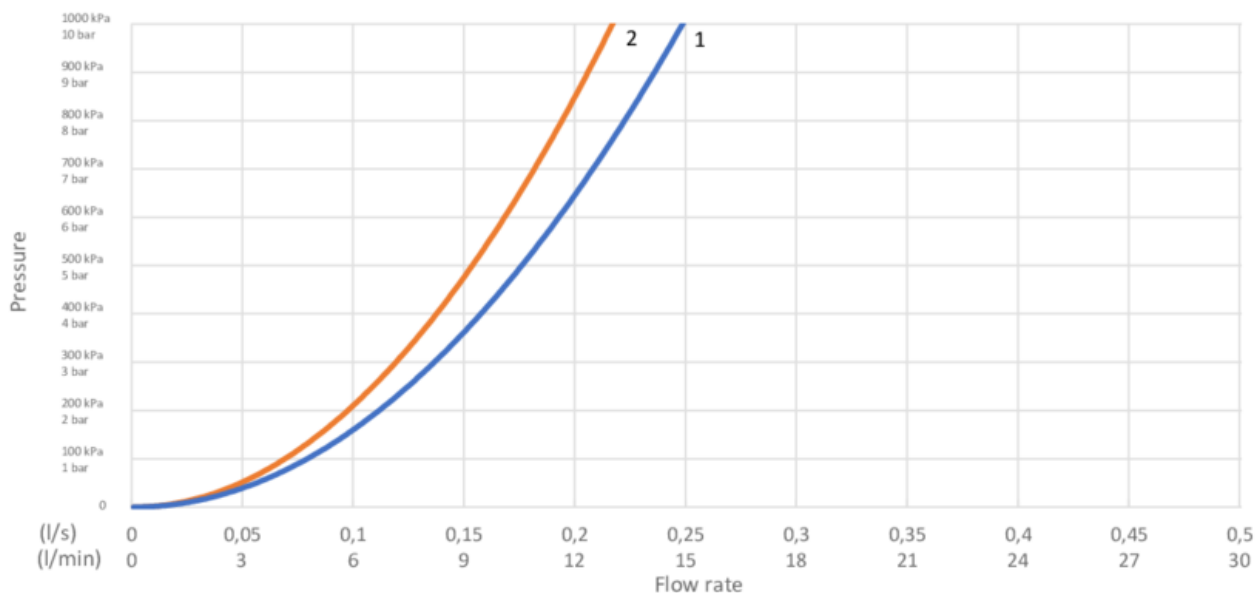

Energy labeling and certifications

Technical information

- Max. tap capacity (at 300 kPa): 0,136 l/s
- Pressure loss with flow (0,2 l/s) 652 kPa

No.	Product	Art-no.
1	Lever, Nordic Plus (2019-)	GB41639625 01
2	Cover	GB41639523 01
3	Nut - ceramic package	GB41639522 01
4	Ceramic package	GB41637393
5	Shower handle	GB41638754 01
6	Spout	GB41638753 01
8	Swiveling limiter kit	GB41638450
9	O-ring set	GB41637010 01
10	Dishwasher shutdown	GB41639547 01
12	SoftPex hose	GB41638721 02
13	Softpex hose 440 mm	GB41638701 01
14	Mounting kit - kitchen mixer	GB41639573 01
15	Spout, Atlantic	GB41639540 01
16	Control or dishwasher shutdown	GB41639707 01
17	Cable for electronic dishwasher shutdown	GB41639678 01
18	Bracket for electronic dishwasher shutdown	GB41639681 01
21	Power adapter, 220 V for electronic dishwasher shutdown	GB41639683 01
24	Shut-off valve for duo	GB41639690 01
25	Power adapter, 220 V for duo	GB41639688 01
26	Control for duo	GB41639685 01
27	Aerator	GB41630129 01

GUSTAVSBERG/

FLOW CHART/

Kitchen mixer Nordic plus

GUSTAVSBERG /
SMARTER BATHROOMS

- 1. Max flow
- 2. Dishwasher shut off valve

1. Max flow

- Flowrate at 300 kPa:	0,136 l/s
- Pressure at flow 0,1 l/s:	163 kPa
- Pressure at flow 0,2 l/s:	652 kPa
- Pressure at flow 0,33 l/s:	N/A