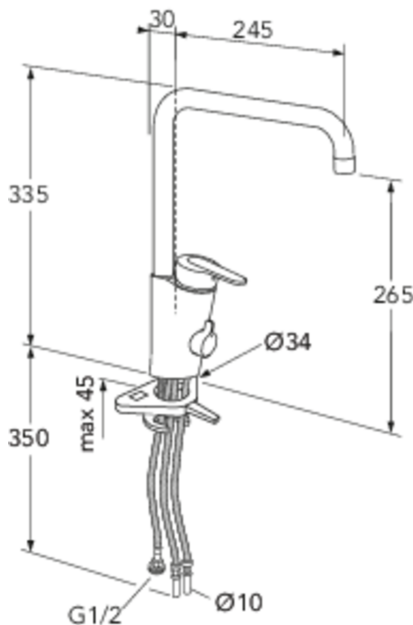

Article numbers

Art-no.
GB41203796

EAN
7393792233248

Packaging information

Length: 440 mm | Width: 275 mm | Height: 75 mm

Weight: 1.8 kg

Weight: 1 pc

Assembling & Care

Prior to installation the lines must be flushed up to the faucet. The faucet is connected with the cold water line on the right and the hot water line on the left. Water pressure: max 1000 kPa, min 50kPa. Hot water temperature: max 70°C, min 45°C. Please note that we are not liable for damage resulting from improper installation.

Energy labeling and certifications

Technical information

- Max. tap capacity (at 300 kPa): 0,136 l/s
- Pressure loss with flow (0,2 l/s) 652 kPa

No.	Product	Art-no.
1	Lever, Nordic Plus (2019-)	GB41639625 01
2	Cover	GB41639523 01
3	Nut - ceramic package	GB41639522 01
4	Ceramic package	GB41637393
5	Shower handle	GB41638754 01
6	Spout	GB41638753 01
8	Swiveling limiter kit	GB41638450
9	O-ring set	GB41637010 01
10	Dishwasher shutdown	GB41639547 01
12	SoftPex hose	GB41638721 02
13	Softpex hose 440 mm	GB41638701 01
14	Mounting kit - kitchen mixer	GB41639573 01
15	Spout, Atlantic	GB41639540 01
16	Control or dishwasher shutdown	GB41639707 01
17	Cable for electronic dishwasher shutdown	GB41639678 01
18	Bracket for electronic dishwasher shutdown	GB41639681 01
21	Power adapter, 220 V for electronic dishwasher shutdown	GB41639683 01
24	Shut-off valve for duo	GB41639690 01
25	Power adapter, 220 V for duo	GB41639688 01
26	Control for duo	GB41639685 01
27	Aerator	GB41630129 01