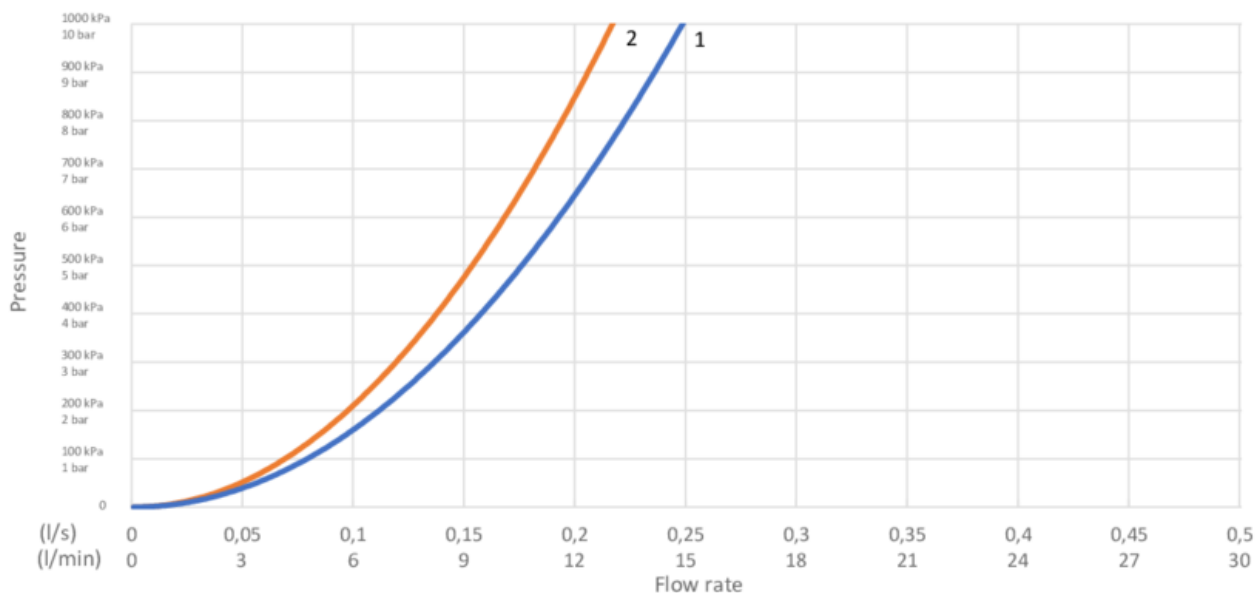

GUSTAVSBERG/

FLOW CHART/

Kitchen mixer Nordic plus

GUSTAVSBERG /
SMARTER BATHROOMS

- 1. Max flow
- 2. Dishwasher shut off valve

1. Max flow

| | |
|------------------------------|-----------|
| - Flowrate at 300 kPa: | 0,136 l/s |
| - Pressure at flow 0,1 l/s: | 163 kPa |
| - Pressure at flow 0,2 l/s: | 652 kPa |
| - Pressure at flow 0,33 l/s: | N/A |