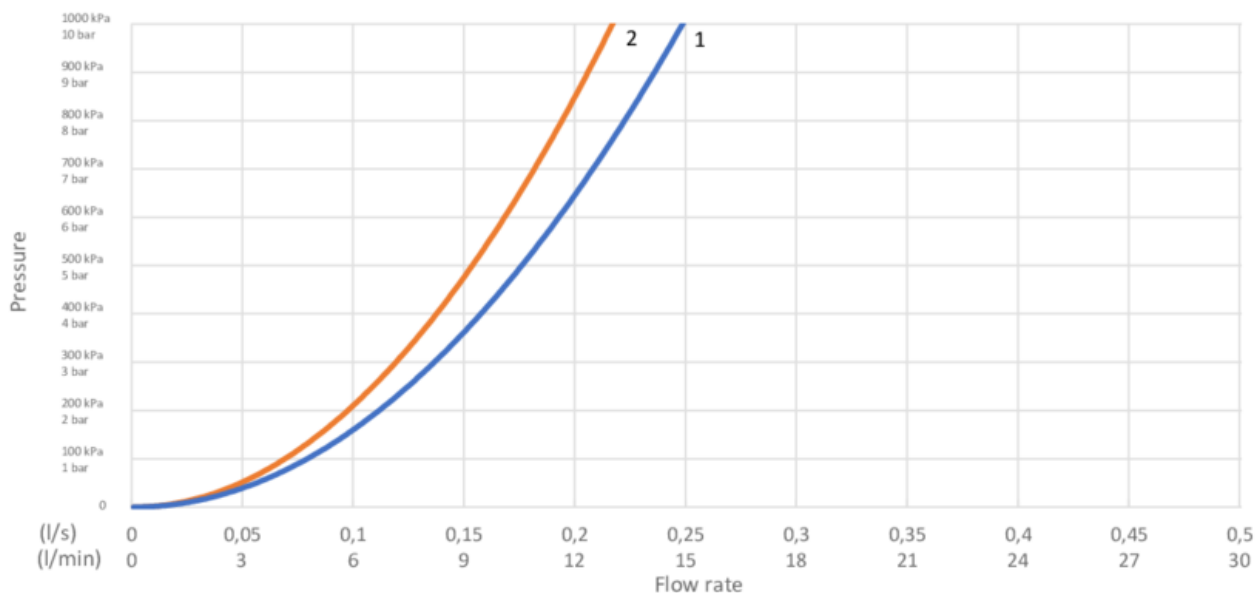

GUSTAVSBERG/

FLOW CHART/

Kitchen mixer Nordic plus

GUSTAVSBERG /
SMARTER BATHROOMS

- 1. Max flow
- 2. Dishwasher shut off valve

1. Max flow

- Flowrate at 300 kPa:	0,136 l/s
- Pressure at flow 0,1 l/s:	163 kPa
- Pressure at flow 0,2 l/s:	652 kPa
- Pressure at flow 0,33 l/s:	N/A