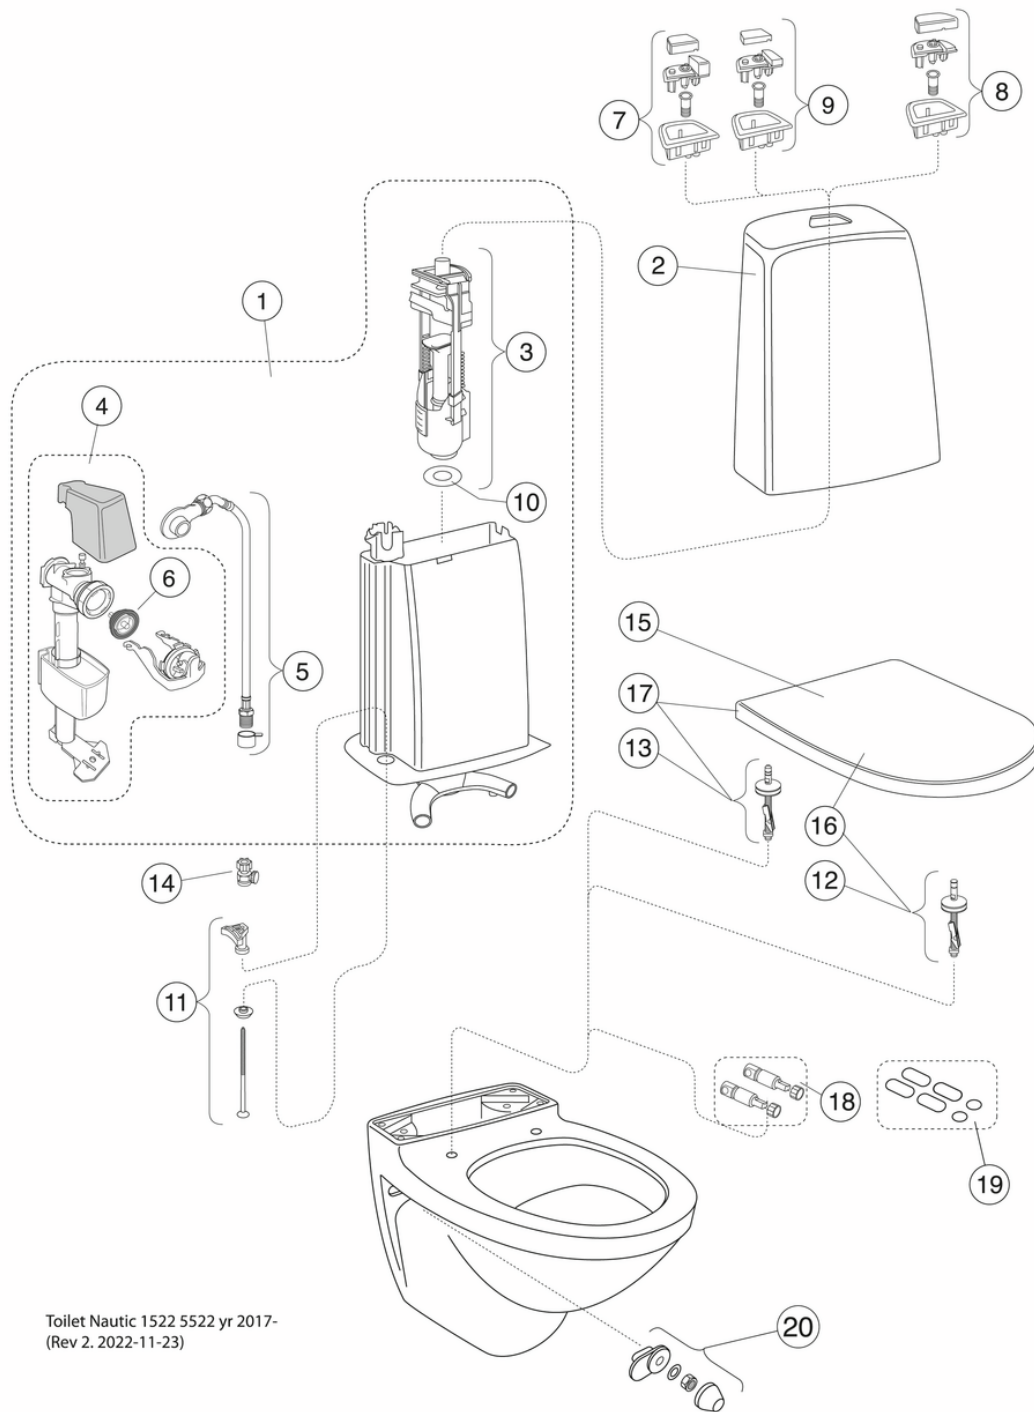

## Packaging information

Length: 360 mm | Width: 680 mm | Height: 940 mm  
Weight: 35 kg  
Weight: 1 pc

## Energy labeling and certifications

## Technical information

- CO2 Footprint: 76.25 kg
- Flushing - water quantity: 4 Single flush 4 (L)
- Standard connection dimension: c/c 155mm sitsfäste

# Spare parts

Toilet Nautic 1522 5522 yr 2017-  
(Rev 2. 2022-11-23)

No.	Product	Art-no.
1	Complete inner tank	GB19299N0100
2	Cistern housing	GB185580001200
3	Valve housing, flush valve	9GN00100
4	Fill valve	9GN03200
5	Inlet tube	9GN01000
6	Membrane	9GN00300
7	Knapphus high Duo	9GN00561
8	Knapphus high Single	9GN00661
9	Knapphus low Duo	9GN01161
10	Valve housing gasket	9GN00400
11	Cistern fixation kit	92226100
13	seat hinges	92095761
14	Shut-off valve	GB1929900503
15	Toilet seat Nautic 9M24 - Standard	9M246101
16	Toilet seat Nautic 9M25 - Rigid fixings	9M256101
17a	Toilet seat Nautic - Slim seat	8M45S101
17b	Toilet seat Nautic 9M26 - SC/QR	9M26S101
17c	Toilet seat Nautic 9M26 - SC/QR	9M26S136
18	Soft Close damper	GB92242400
19	Buffer set	92242001
20	Wall mounting kit	GB92207401