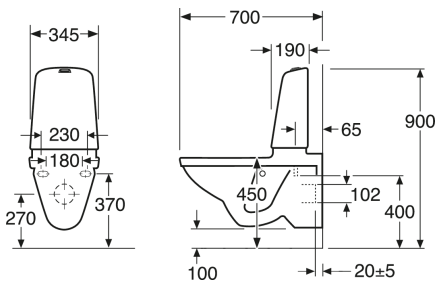

## Packaging information

Length: 360 mm | Width: 680 mm | Height: 940 mm  
Weight: 35 kg  
Weight: 1 pc

## Technical information

- CO2 Footprint: 76.25 kg
- Flushing - water quantity: 4 Single flush 4 (L)
- Standard connection dimension: c/c 155mm sitsfäste