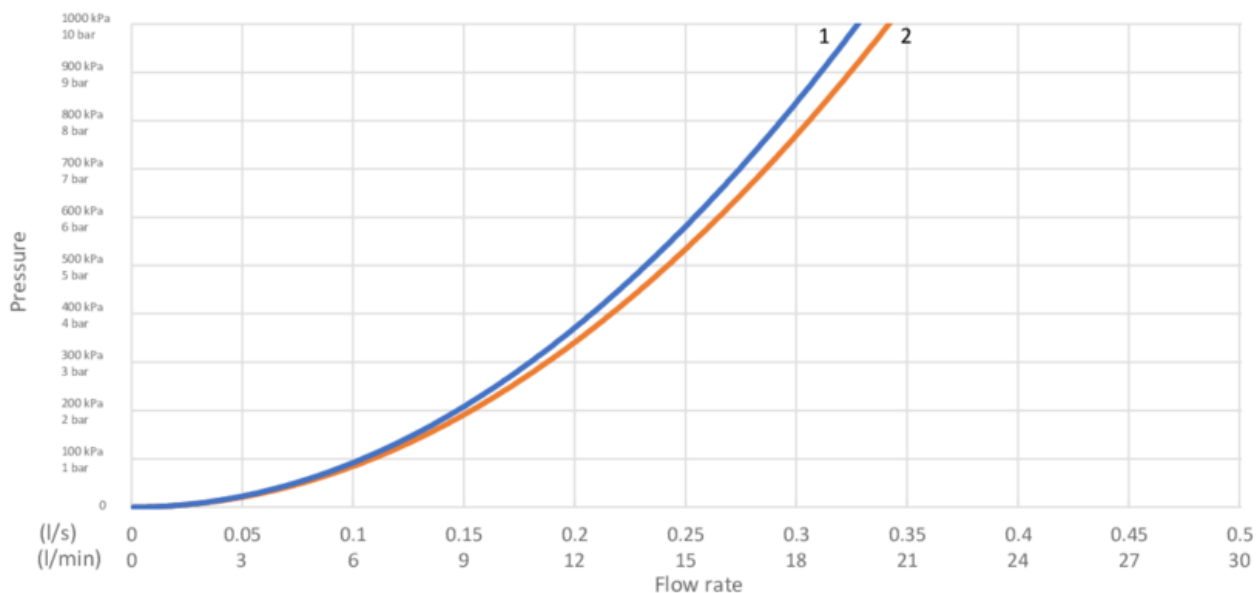

GUSTAVSBERG/

FLOW CHART/

Kitchen mixer Dynamic

GUSTAVSBERG /
SMARTER BATHROOMS

1. Max flow
2. Dishwasher shut off valve

1. Max flow

- Flowrate at 300 kPa:	0,179 l/s
- Pressure at flow 0,1 l/s:	94 kPa
- Pressure at flow 0,2 l/s:	375 kPa
- Pressure at flow 0,33 l/s:	N/A

Rev, 1, 2020-11-11 Gustavsberg Labb

Villeroy & Boch Gustavsberg AB / Box 400, 134 29 Gustavsberg / Phone +46 (0)8-570 391 00 / www.gustavsberg.com / info@gustavsberg.com