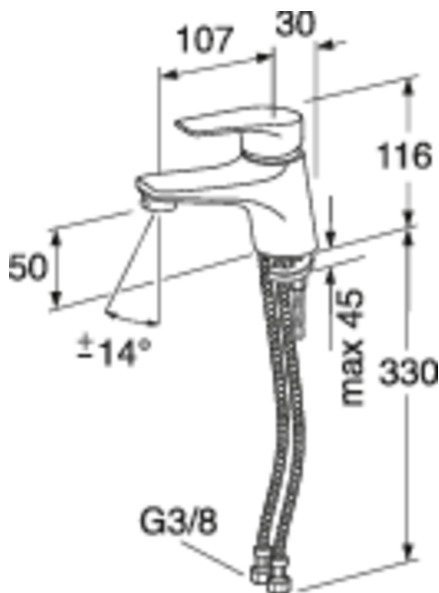

Energy labeling and certifications