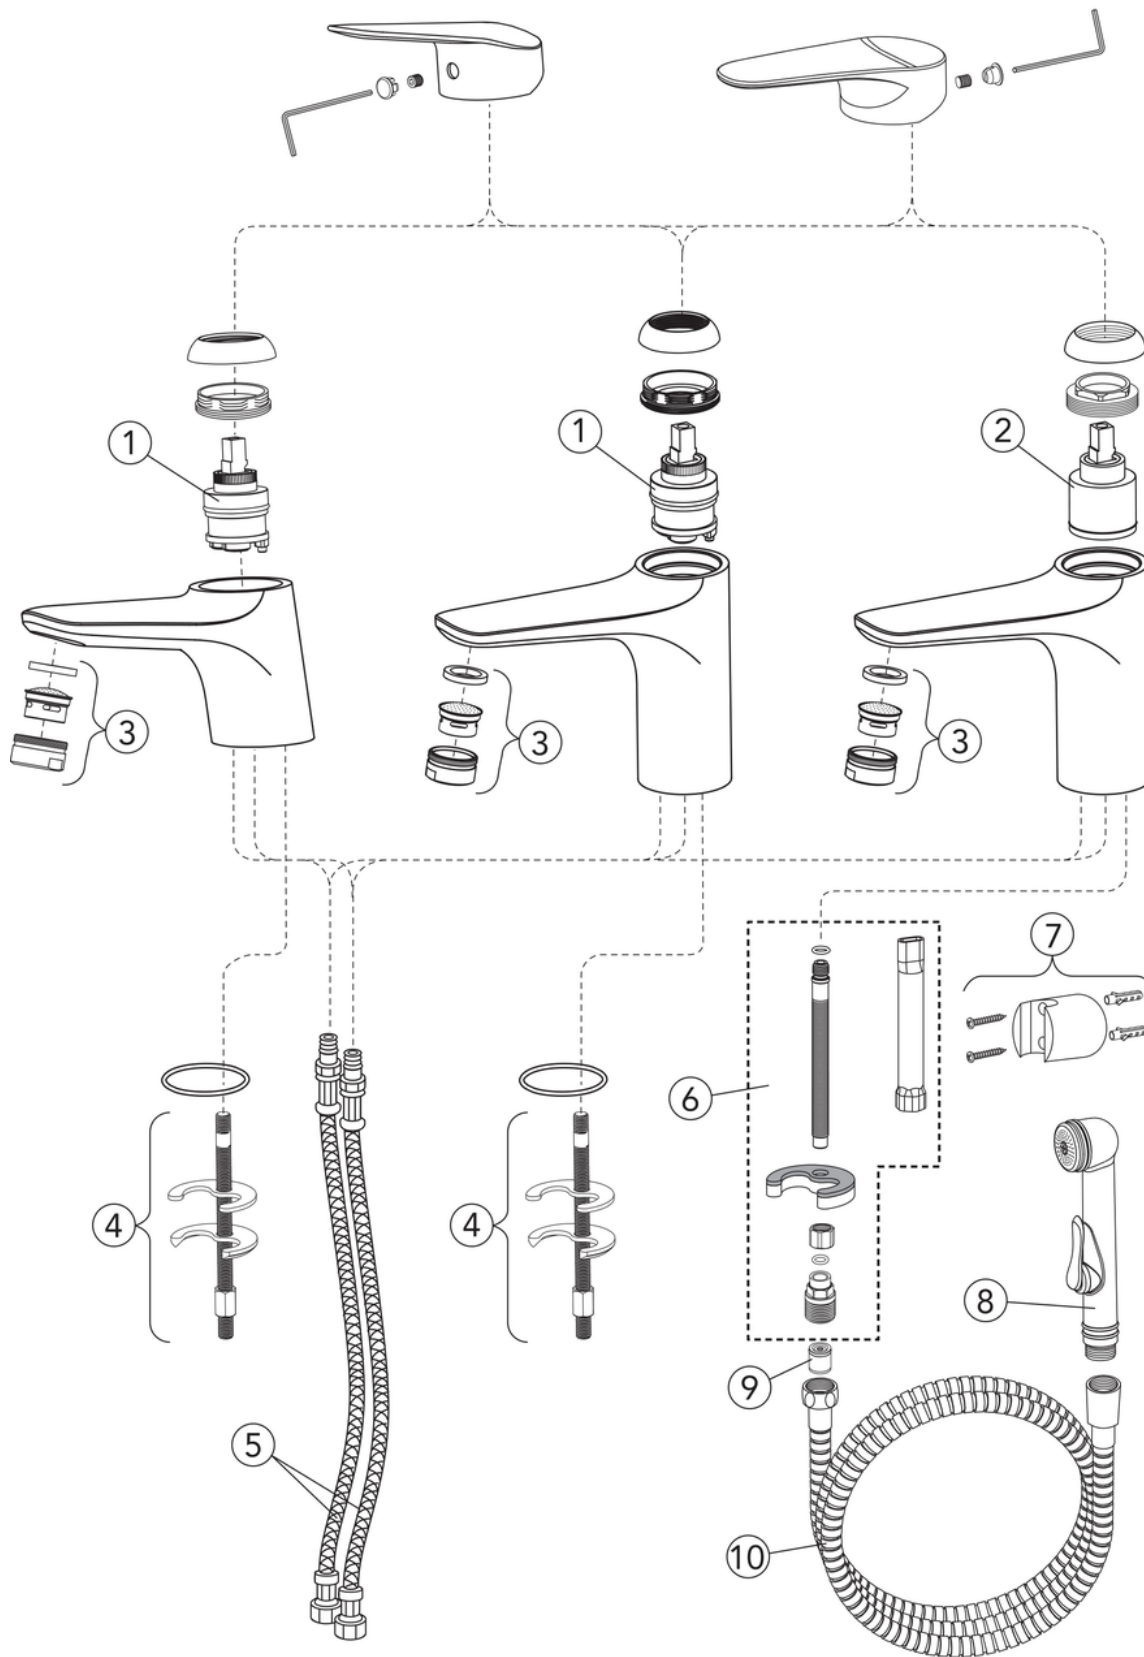

## Packaging information

---

Length: 280 mm | Width: 260 mm | Height: 90 mm  
Weight: 1.68 kg  
Weight: 1 pc

## Assembling & Care

---

Prior to installation the lines must be flushed up to the faucet. The faucet is connected with the cold water line on the right and the hot water line on the left. Water pressure: max 1000 kPa, min 50kPa. Hot water temperature: max 70°C, min 45°C. Please note that we are not liable for damage resulting from improper installation.

# Spare parts

No.	Product	Art-no.
1	Package, Metic/Dynamic	GB41639629 01
2	Ceramic package	GB41637393
3	Aerator	GB41630131 01
4	Mounting kit	GB41639627 01
5	SoftPex hose	GB41636629 01
6	Mounting kit, hand shower	GB41639628 01
7	Hand shower fixing	GB41637575
8	Hand shower	GB41633860 33
10	Shower hose, Biflex	GB41636263 00