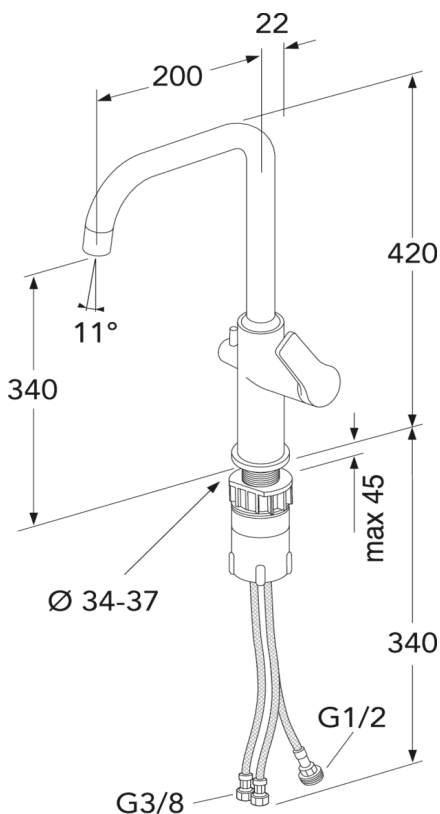

Energy labeling and certifications

Technical information

- Max. tap capacity (at 300 kPa): 0,156 l/s
- Pressure loss with flow (0,2 l/s) 494 kPa