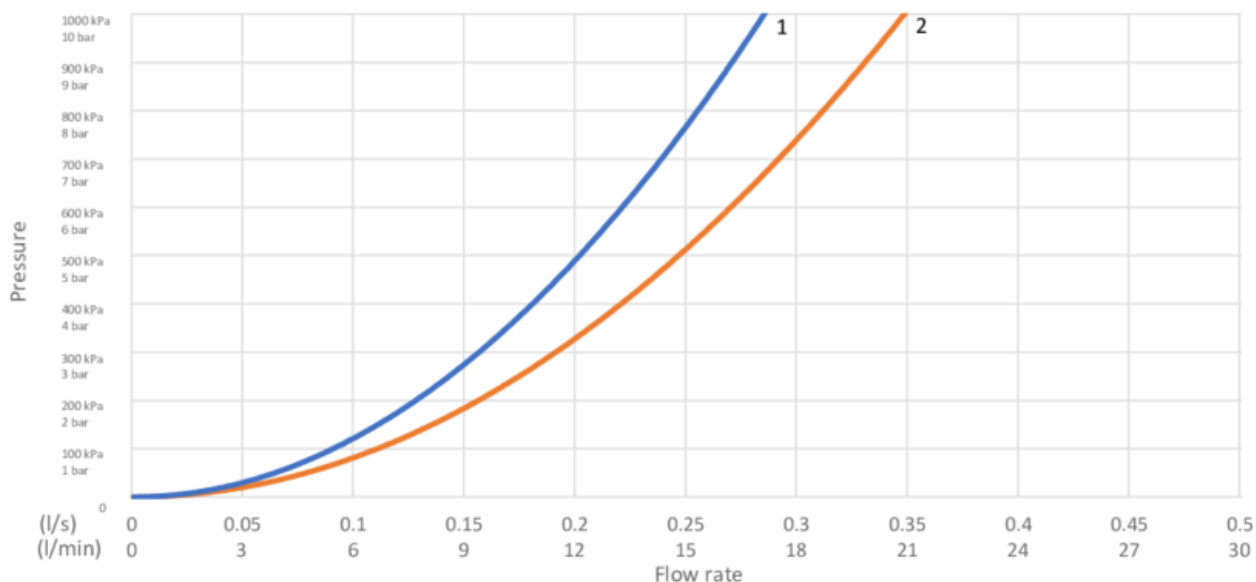

Technical information

- Max. tap capacity (at 300 kPa): 0,156 l/s
- Pressure loss with flow (0,2 l/s) 494 kPa

Spare parts

ExplodedView Epic_kitchen_dishwasher_shut-off
(Rev 1. 2020-08-19)

No.	Product	Art-no.
1	Aerator	GB41638549 01
2	Spout, Kitchen mixer Epic	GB41639771 01
3	Spout, Kitchen mixer Epic	GB41639771 24
4	Spout, Kitchen mixer Epic	GB41639771 53
5	Assambly kit Kitchen Epic	GB41639778 01
6	Knob / valve for dishwasher	GB41639631 01
7	knob dishwasher valve	GB41639631 24
8	knob dishwasher valve	GB41639631 53
9	Cartridge Ø25	GB41639775 01
10	Lever, Kitchen mixer Epic	GB41639768 01
11	Lever, Kitchen mixer Epic	GB41639768 24
12	Lever, Kitchen mixer Epic	GB41639768 53
13	Base ring Ø50 Epic	GB41639773 01
14	Base ring Ø50 Epic	GB41639773 24
15	Base ring Ø50 Epic	GB41639773 53
16	SoftPex hose	GB41636629 01
18	Mounting details	GB41639331 01

GUSTAVSBERG/

FLOW CHART/

Kitchen mixer with shut off valve EPIC

- 1. Max flow
- 2. Dishwasher shut off valve

1. Max flow

- Flowrate at 300 kPa:	0,156 l/s
- Pressure at flow 0,1 l/s:	123 kPa
- Pressure at flow 0,2 l/s:	494 kPa
- Pressure at flow 0,33 l/s:	N/A