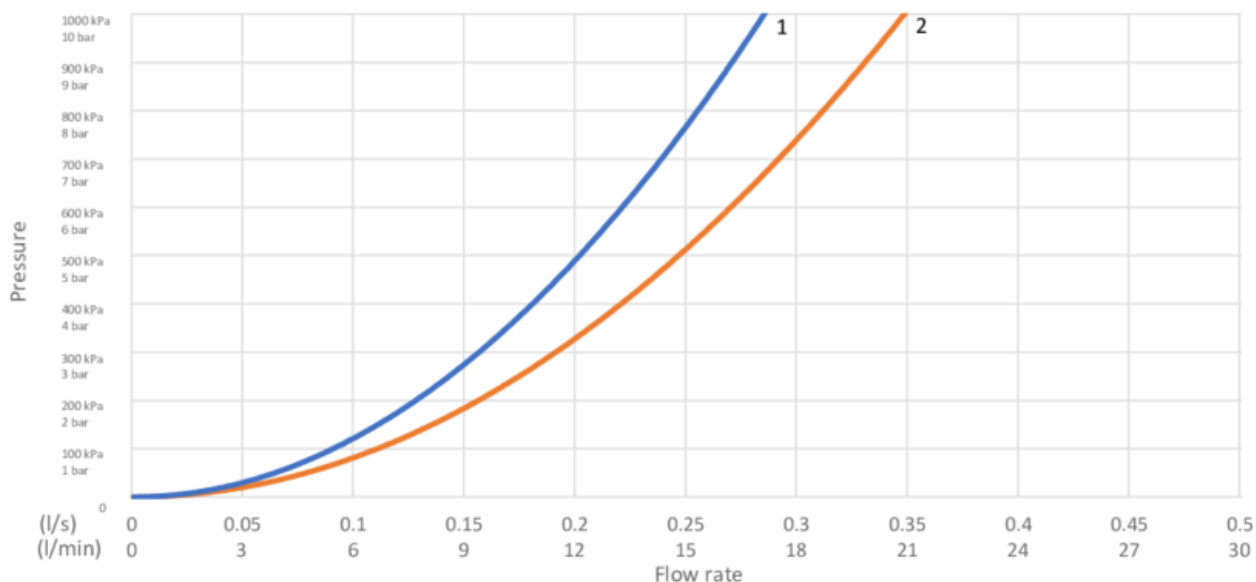

Mounted according to the instructions.

Energy labeling and certifications

Technical information

- Max. tap capacity (at 300 kPa): 0,156 l/s
- Pressure loss with flow (0,2 l/s) 494 kPa

Spare parts

ExplodedView Epic_kitchen_dishwasher_shut-off
(Rev 1. 2020-08-19)

GUSTAVSBERG/

FLOW CHART/

Kitchen mixer with shut off valve EPIC

- 1. Max flow
- 2. Dishwasher shut off valve

1. Max flow

- Flowrate at 300 kPa:	0,156 l/s
- Pressure at flow 0,1 l/s:	123 kPa
- Pressure at flow 0,2 l/s:	494 kPa
- Pressure at flow 0,33 l/s:	N/A