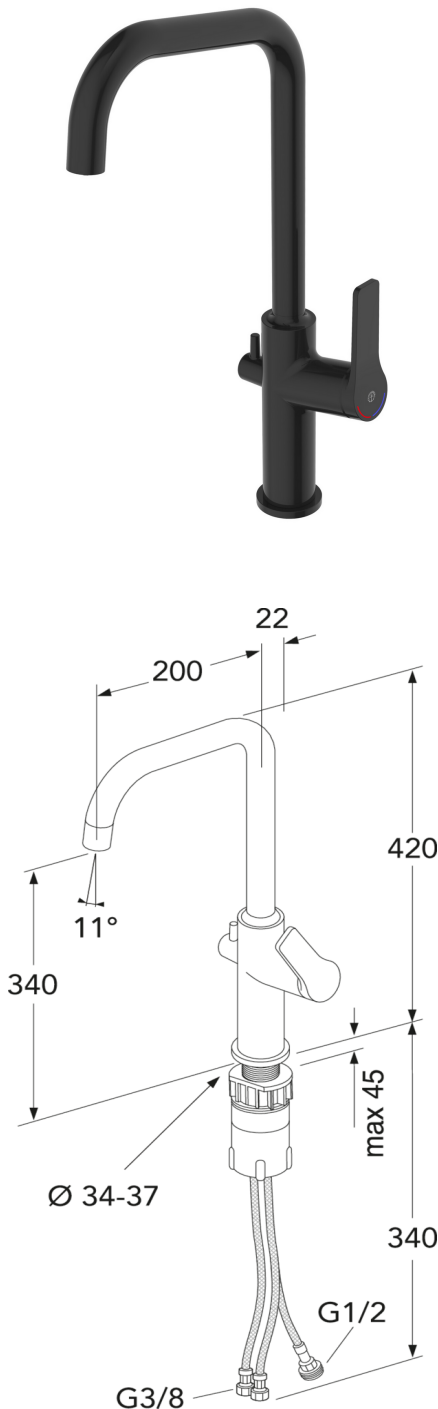

Quality of life since 1825

Kitchen mixer Epic - high spout

Matt black, with dishwasher shut-off

Product features

ECO-FLOW

- A kitchen mixer in modern design
- Soft move, technology for smooth and precise handling
- Eco-flow for water and energy efficiency

Article numbers

Art-no.
GB41209996 53

EAN
7393792233842

Packaging information

Length: 535 mm | Width: 250 mm | Height: 70 mm

Weight: 1.95 kg

Weight: 1 pc

Assembling & Care

Mounted according to the instructions.

Energy labeling and certifications

Technical information

- Max. tap capacity (at 300 kPa): 0,156 l/s
- Pressure loss with flow (0,2 l/s) 494 kPa

Spare parts

ExplodedView Epic_kitchen_dishwasher_shut-off
(Rev 1. 2020-08-19)

No.	Product	Art-no.
1	Aerator	GB41638549 01
2	Spout, Kitchen mixer Epic	GB41639771 01
3	Spout, Kitchen mixer Epic	GB41639771 24
4	Spout, Kitchen mixer Epic	GB41639771 53
5	Assambly kit Kitchen Epic	GB41639778 01
6	Knob / valve for dishwasher	GB41639631 01
7	knob dishwasher valve	GB41639631 24
8	knob dishwasher valve	GB41639631 53
9	Cartridge Ø25	GB41639775 01
10	Lever, Kitchen mixer Epic	GB41639768 01
11	Lever, Kitchen mixer Epic	GB41639768 24
12	Lever, Kitchen mixer Epic	GB41639768 53
13	Base ring Ø50 Epic	GB41639773 01
14	Base ring Ø50 Epic	GB41639773 24
15	Base ring Ø50 Epic	GB41639773 53
16	SoftPex hose	GB41636629 01
18	Mounting details	GB41639331 01