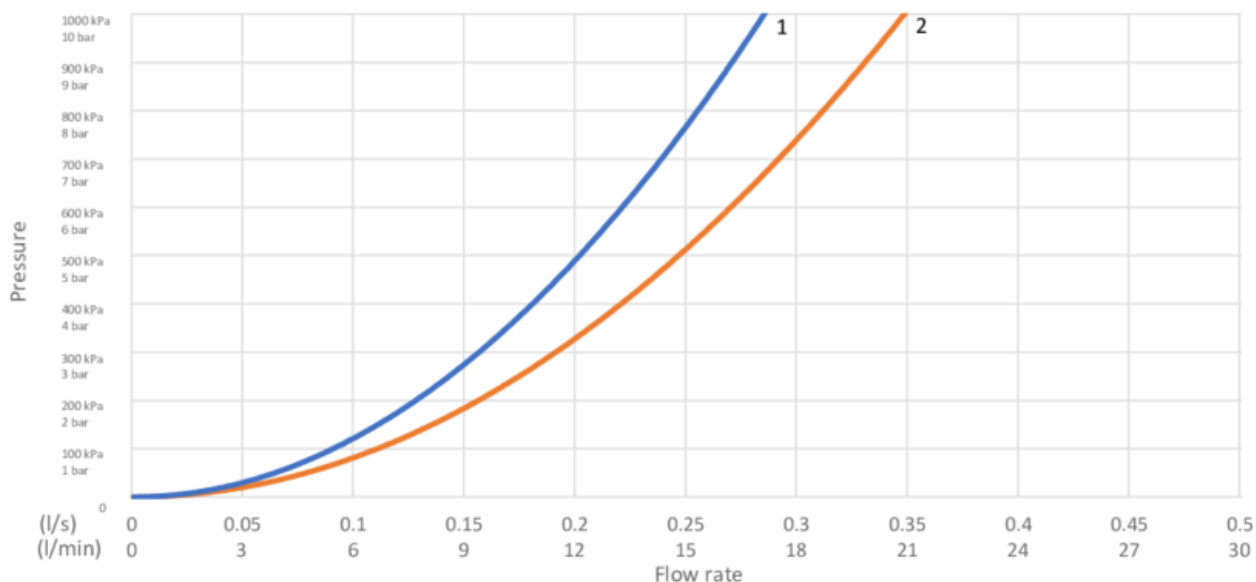

Jāuzstāda atbilstoši instrukcijām.

Enerģijas marķējums un sertifikāti

Techninė informācija

- Max. tap capacity (at 300 kPa): 0,156 l/s
- Pressure loss with flow (0,2 l/s) 494 kPa

ExplodedView Epic_kitchen_dishwasher_shut-off
(Rev 1. 2020-08-19)

GUSTAVSBERG/

FLOW CHART/

Kitchen mixer with shut off valve EPIC

- 1. Max flow
- 2. Dishwasher shut off valve

1. Max flow

- Flowrate at 300 kPa:	0,156 l/s
- Pressure at flow 0,1 l/s:	123 kPa
- Pressure at flow 0,2 l/s:	494 kPa
- Pressure at flow 0,33 l/s:	N/A