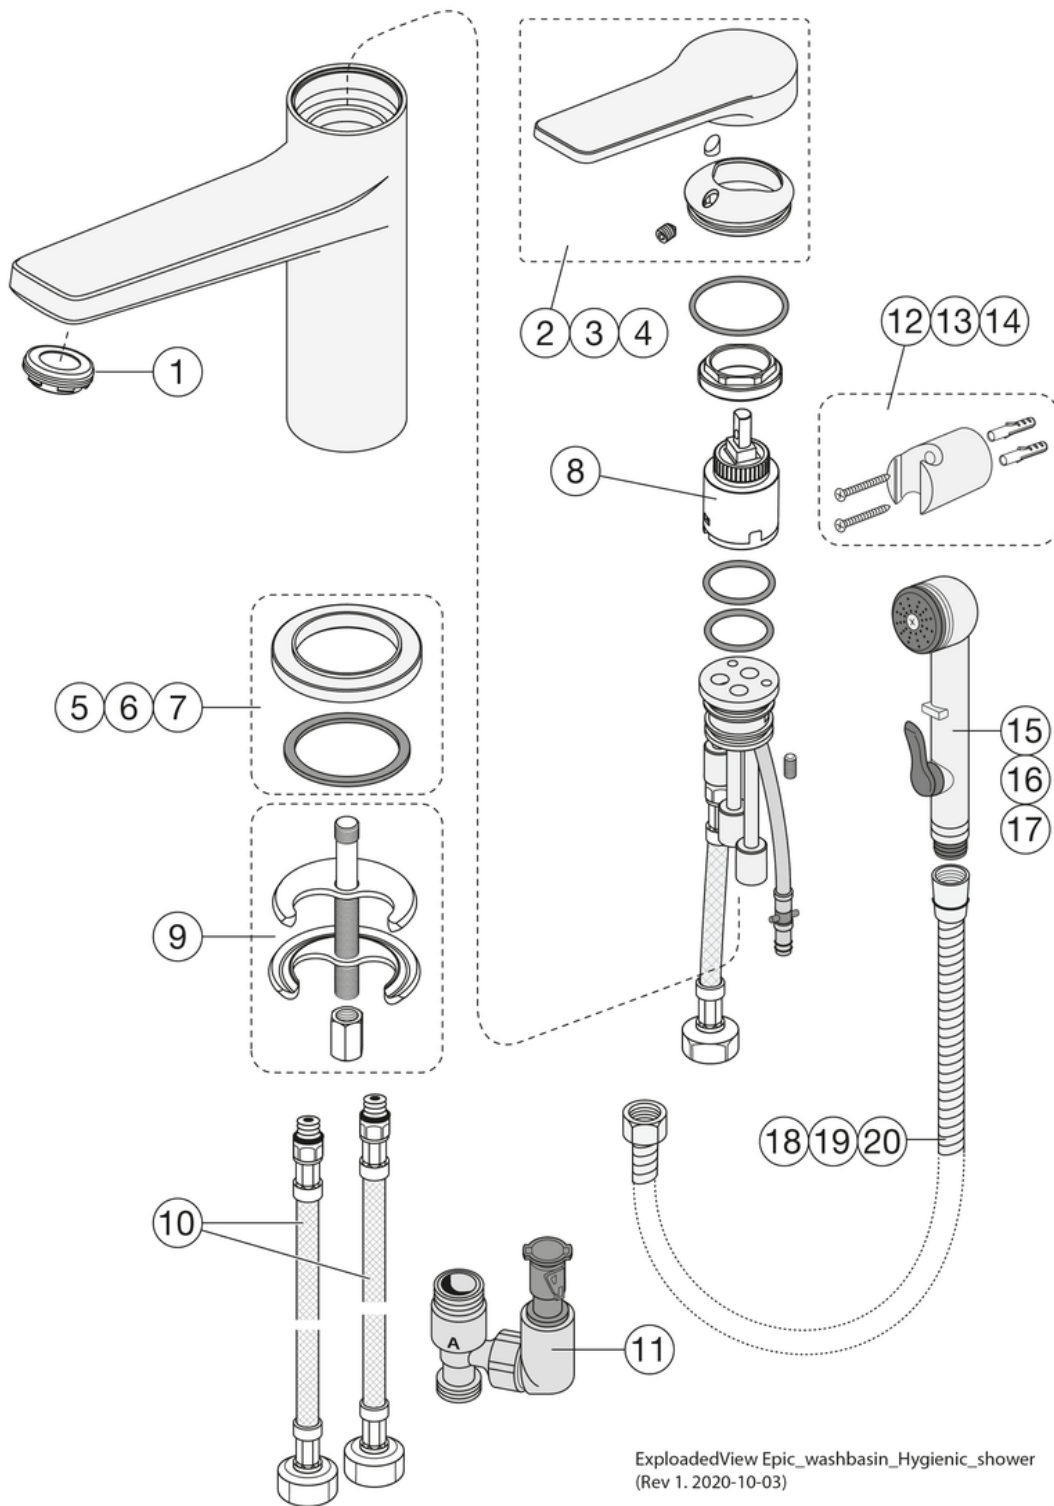

Article numbers

Art-no.
GB41219951 53

EAN
7393792233750

Packaging information

Length: 280 mm | Width: 220 mm | Height: 75 mm

Weight: 1.38 kg

Weight: 1 pc

Assembling & Care

Prior to installation the lines must be flushed up to the faucet. The faucet is connected with the cold water line on the right and the hot water line on the left. Water pressure: max 1000 kPa, min 50kPa. Hot water temperature: max 70°C, min 45°C. Please note that we are not liable for damage resulting from improper installation.

Energy labeling and certifications

Technical information

- Max. tap capacity (at 300 kPa): 0,108 l/s
- Pressure loss with flow (0,1 l/s) 256 kPa

Spare parts

ExplodedView Epic_washbasin_Hygienic_shower
(Rev 1. 2020-10-03)

No.	Product	Art-no.
1	Aerator,	GB41639333 01
2	Lever,Washbasin mixer Epic	GB41639770 01
3	Lever,Washbasin mixer Epic	GB41639770 24
4	Lever,Washbasin mixer Epic	GB41639770 53
5	Base ring Ø50 Epic	GB41639773 01
6	Base ring Ø50 Epic	GB41639773 24
7	Base ring Ø50 Epic	GB41639773 53
8	Cartridge Ø25	GB41639775 01
9	Mounting kit	GB41639627 01
10	SoftPex hose	GB41636629 01
11	Epic ejector unit	GB41639949 01
12	Holder handle	GB41639947 01
13	Holder handle	GB41639947 53
14	Holder handle	GB41639947 24
15	Hand shower Epic Chrome	GB41639946 01
16	Hand spray Epic Black	GB41639946 53
18	Hose hand spray Epic Chrome	GB41639948 01
19	Hose hand spray Epic Black	GB41639948 53
20	Hose hand spray Epic Brass	GB41639948 24