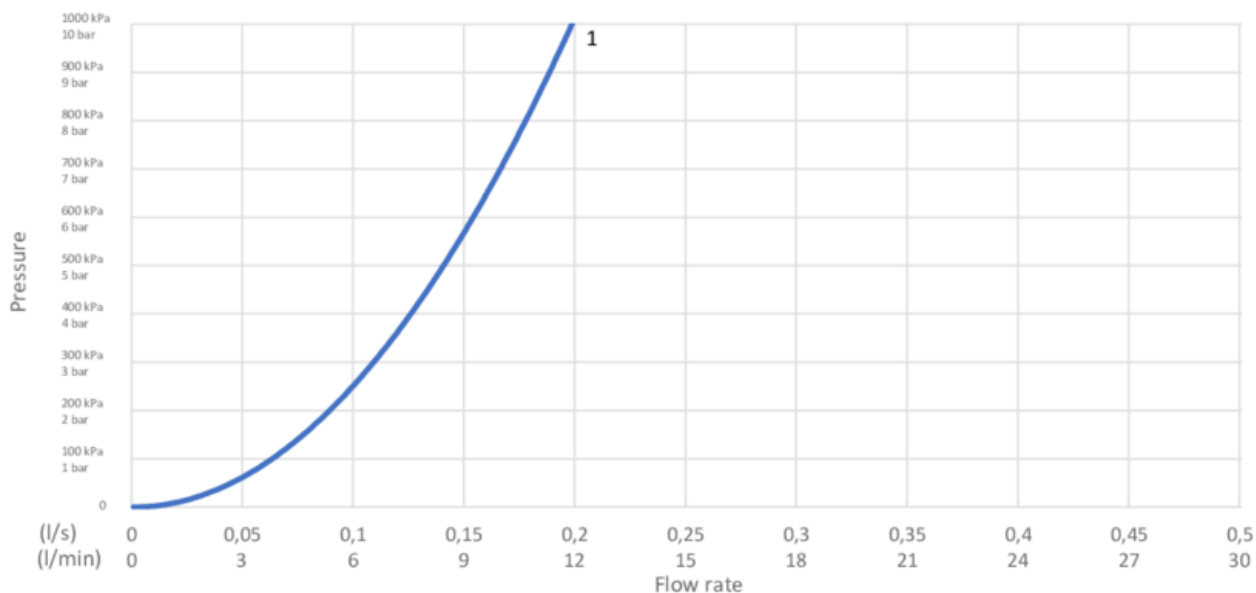

Energy labeling and certifications

Technical information

- Max. tap capacity (at 300 kPa): 0,108 l/s
- Pressure loss with flow (0,1 l/s) 256 kPa

Spare parts

ExplodedView Epic_washbasin_Hygienic_shower
(Rev 1. 2020-10-03)

GUSTAVSBERG/

FLOW CHART/

Washbasin mixer EPIC

GUSTAVSBERG /
SMARTER BATHROOMS

1. Max flow

1. Max flow

- Flowrate at 300 kPa:	0,108 l/s
- Pressure at flow 0,1 l/s:	256 kPa
- Pressure at flow 0,2 l/s:	N/A
- Pressure at flow 0,33 l/s:	N/A