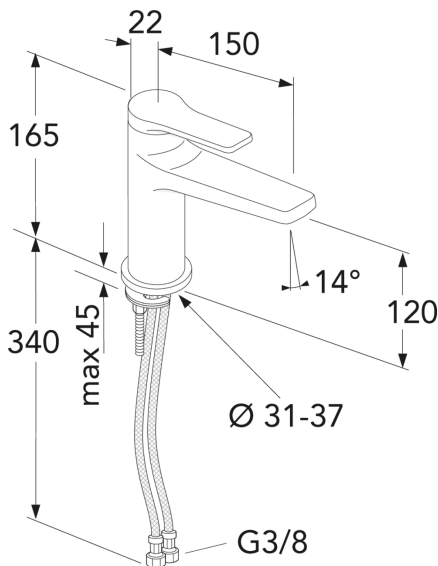

Article numbers

Art-no.
GB41219951 53

EAN
7393792233750

Packaging information

Length: 280 mm | Width: 220 mm | Height: 75 mm

Weight: 1.38 kg

Weight: 1 pc

Assembling & Care

Prior to installation the lines must be flushed up to the faucet. The faucet is connected with the cold water line on the right and the hot water line on the left. Water pressure: max 1000 kPa, min 50kPa. Hot water temperature: max 70°C, min 45°C. Please note that we are not liable for damage resulting from improper installation.

Energy labeling and certifications

Technical information

- Max. tap capacity (at 300 kPa): 0,108 l/s
- Pressure loss with flow (0,1 l/s) 256 kPa

Spare parts

ExplodedView Epic_washbasin_Hygienic_shower
(Rev 1. 2020-10-03)