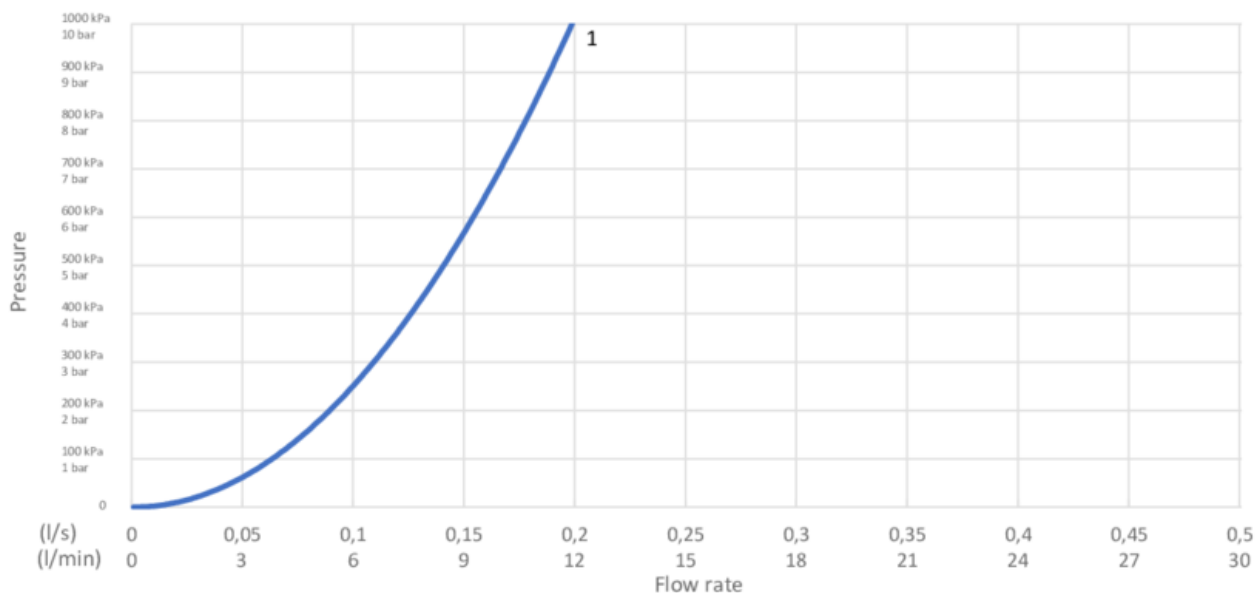

GUSTAVSBERG/

FLOW CHART/ Washbasin mixer EPIC

1. Max flow

1. Max flow

- Flowrate at 300 kPa:	0,108 l/s
- Pressure at flow 0,1 l/s:	256 kPa
- Pressure at flow 0,2 l/s:	N/A
- Pressure at flow 0,33 l/s:	N/A

Rev, 1, 2020-10-29 Gustavsberg Labb