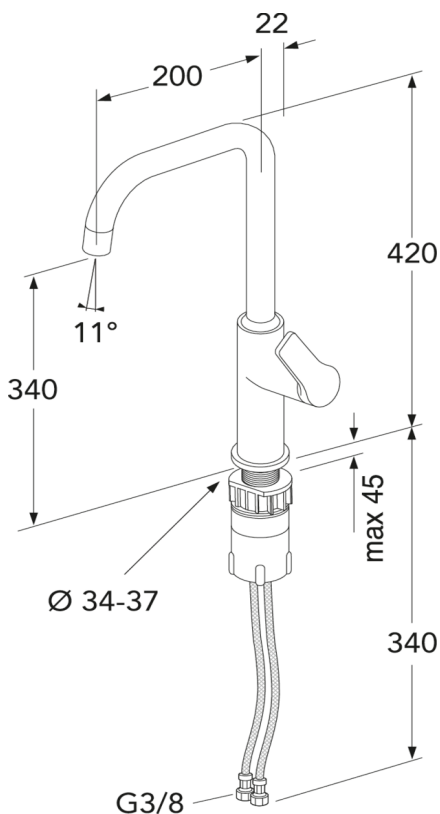

Energy labeling and certifications

Technical information

- Max. tap capacity (at 300 kPa): 0,132 l/s
- Pressure loss with flow (0,2 l/s) 692 kPa