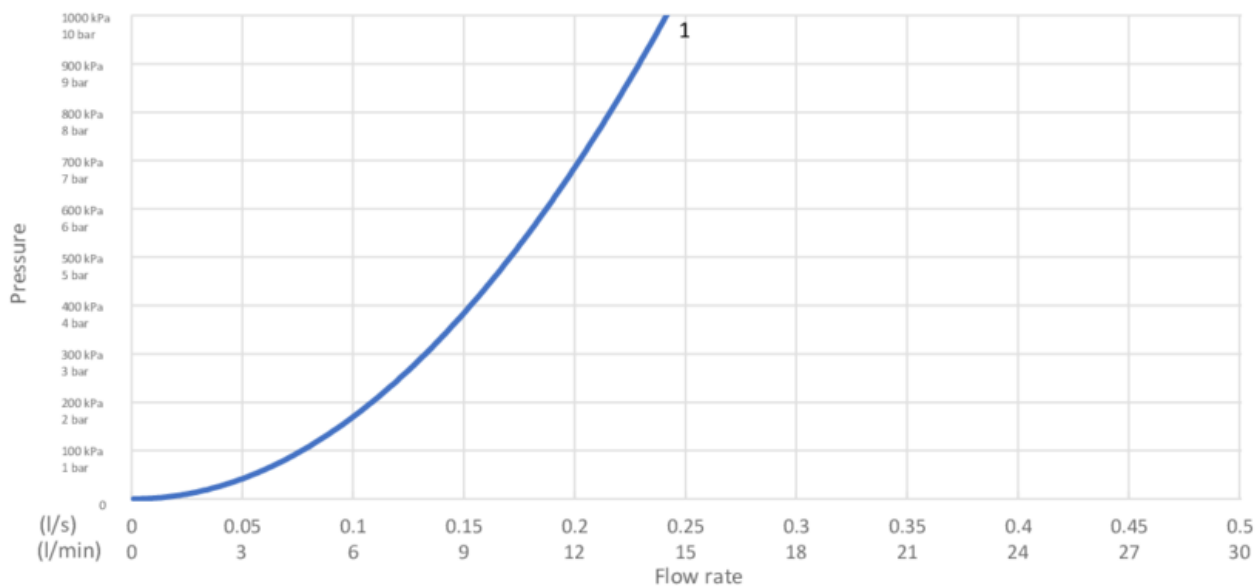

Technical information

- Max. tap capacity (at 300 kPa): 0,132 l/s
- Pressure loss with flow (0,2 l/s) 692 kPa

Spare parts

ExplodedView Epic_kitchen_dishwasher_shut-off
(Rev 1. 2020-08-19)

No.	Product	Art-no.
1	Aerator	GB41638549 01
2	Spout, Kitchen mixer Epic	GB41639771 01
3	Spout, Kitchen mixer Epic	GB41639771 24
4	Spout, Kitchen mixer Epic	GB41639771 53
5	Assambly kit Kitchen Epic	GB41639778 01
6	Knob / valve for dishwasher	GB41639631 01
7	knob dishwasher valve	GB41639631 24
8	knob dishwasher valve	GB41639631 53
9	Cartridge Ø25	GB41639775 01
10	Lever, Kitchen mixer Epic	GB41639768 01
11	Lever, Kitchen mixer Epic	GB41639768 24
12	Lever, Kitchen mixer Epic	GB41639768 53
13	Base ring Ø50 Epic	GB41639773 01
14	Base ring Ø50 Epic	GB41639773 24
15	Base ring Ø50 Epic	GB41639773 53
16	SoftPex hose	GB41636629 01
18	Mounting details	GB41639331 01

GUSTAVSBERG/

FLOW CHART/ Kitchen mixer EPIC

1. Max flow

1. Max flow

- Flowrate at 300 kPa:	0,132 l/s
- Pressure at flow 0,1 l/s:	173 kPa
- Pressure at flow 0,2 l/s:	692 kPa
- Pressure at flow 0,33 l/s:	N/A