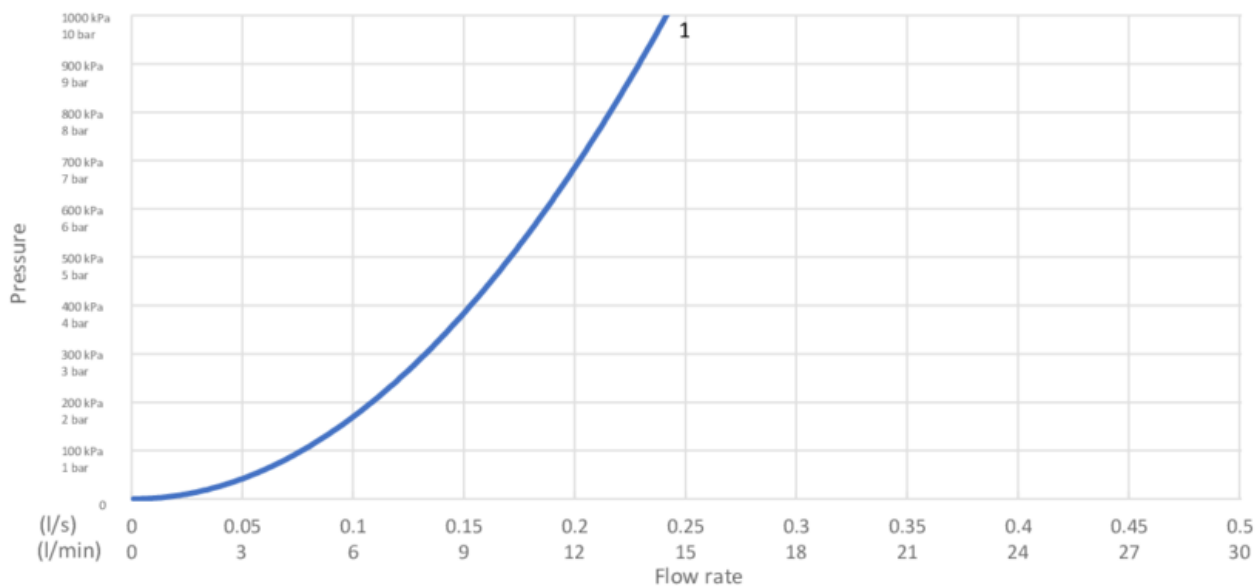

Teknisk informasjon

- Max. tap capacity (at 300 kPa): 0,132 l/s
- Pressure loss with flow (0,2 l/s) 692 kPa

ExplodedView Epic_kitchen_dishwasher_shut-off
(Rev 1. 2020-08-19)

| Nr. | Produkt | NRF-nr. | Art.nr. |
|-----|-------------------------------------|---------|---------------|
| 1 | Strålesamler | 4342767 | GB41638549 01 |
| 2 | Tut for Epic kjøkkenkran | | GB41639771 01 |
| 3 | Tut for Epic kjøkkenkran | | GB41639771 24 |
| 4 | Tut for Epic kjøkkenkran | | GB41639771 53 |
| 5 | Monteringssett for Epic kjøkkenkran | | GB41639778 01 |
| 6 | Vrider | | GB41639631 01 |
| 7 | Rat/vetil for oppvaskamaskin Epic | | GB41639631 24 |
| 8 | Rat/vetil for oppvaskamaskin Epic | | GB41639631 53 |
| 9 | Patron Ø25 | | GB41639775 01 |
| 10 | Spak for Epic kjøkkenkran | | GB41639768 01 |
| 11 | Spak for Epic kjøkkenkran | | GB41639768 24 |
| 12 | Spak for Epic kjøkkenkran | | GB41639768 53 |
| 13 | Sokkel Ø50 Epic | | GB41639773 01 |
| 14 | Sokkel Ø50 Epic | | GB41639773 24 |
| 15 | Sokkel Ø50 Epic | | GB41639773 53 |
| 16 | SoftPex-slange | 4342775 | GB41636629 01 |
| 18 | Monteringsdetaljer | | GB41639331 01 |

GUSTAVSBERG/

FLOW CHART/ Kitchen mixer EPIC

 1. Max flow

1. Max flow

| | |
|------------------------------|-----------|
| - Flowrate at 300 kPa: | 0,132 l/s |
| - Pressure at flow 0,1 l/s: | 173 kPa |
| - Pressure at flow 0,2 l/s: | 692 kPa |
| - Pressure at flow 0,33 l/s: | N/A |