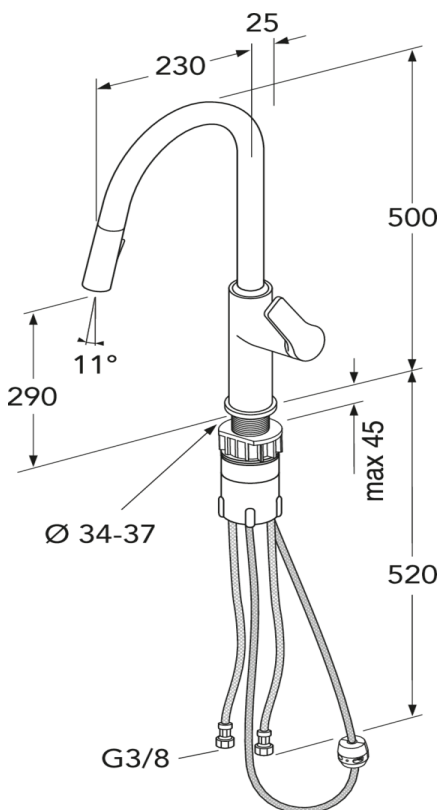

Article numbers

Art-no.
GB41209959

EAN
7393792233859

Packaging information

Length: 670 mm | Width: 270 mm | Height: 65 mm

Weight: 2.75 kg

Weight: 1 pc

Assembling & Care

Prior to installation the lines must be flushed up to the faucet. The faucet is connected with the cold water line on the right and the hot water line on the left. Water pressure: max 1000 kPa, min 50kPa. Hot water temperature: max 70°C, min 45°C. Please note that we are not liable for damage resulting from improper installation.

Energy labeling and certifications

Technical information

- Max. tap capacity (at 300 kPa): 0,132 l/s
- Pressure loss with flow (0,2 l/s) 692 kPa

Spare parts

No.	Product	Art-no.
1	Hose, pull-out Epic	GB41639776 01
2	Spout, Kitchen Pull-out Epic	GB41639772 01
3	Spout, Kitchen Pull-out Epic	GB41639772 24
4	Spout, Kitchen Pull-out Epic	GB41639772 53
5	Shower handle, pull-out Epic	GB41639767 01
6	Shower handle, pull-out Epic	GB41639767 24
7	Shower handle, pull-out Epic	GB41639767 53
8	Assambly kit pull-out Epic	GB41639777 01
9	Ceramic package	GB41637393
10	Lever, Kitchen Pull-out Epic	GB41639769 01
11	Lever, Kitchen Pull-out Epic	GB41639769 24
12	Lever, Kitchen Pull-out Epic	GB41639769 53
13	Mounting details	GB41639331 01
14	Base ring Ø54 Epic	GB41639774 01
15	Base ring Ø54 Epic	GB41639774 24
16	Base ring Ø54 Epic	GB41639774 53
18	SoftPex hose	GB41636629 01