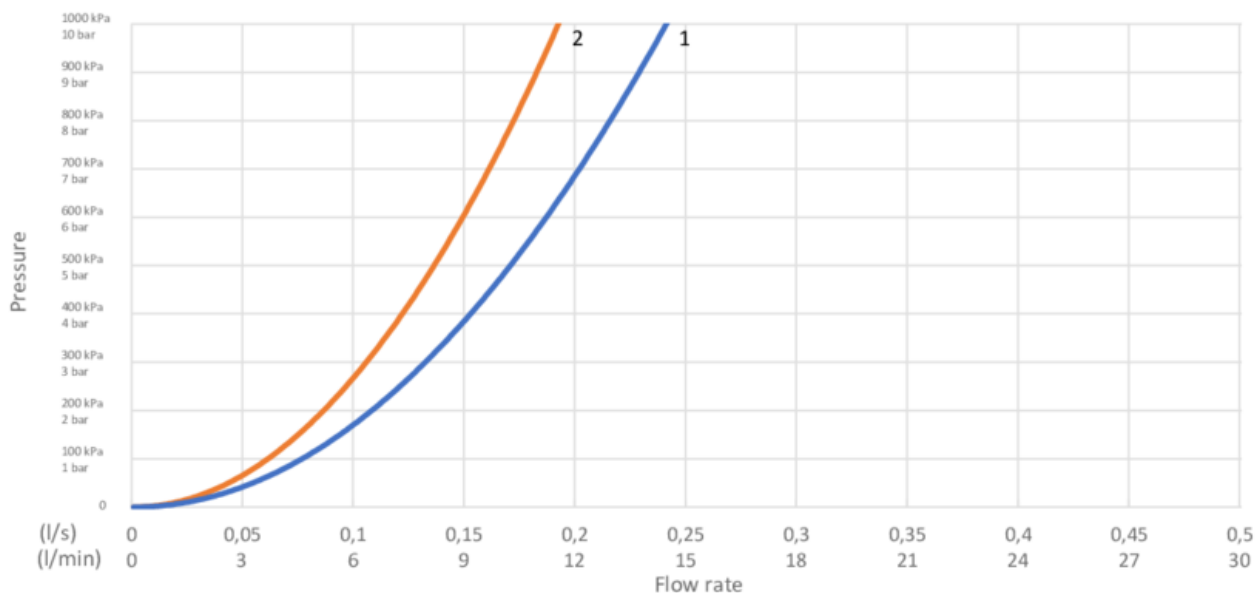

Energy labeling and certifications

Technical information

- Max. tap capacity (at 300 kPa): 0,132 l/s
- Pressure loss with flow (0,2 l/s) 692 kPa

Spare parts

No.	Product	Art-no.
1	Hose, pull-out Epic	GB41639776 01
2	Spout, Kitchen Pull-out Epic	GB41639772 01
3	Spout, Kitchen Pull-out Epic	GB41639772 24
4	Spout, Kitchen Pull-out Epic	GB41639772 53
5	Shower handle, pull-out Epic	GB41639767 01
6	Shower handle, pull-out Epic	GB41639767 24
7	Shower handle, pull-out Epic	GB41639767 53
8	Assambly kit pull-out Epic	GB41639777 01
9	Ceramic package	GB41637393
10	Lever, Kitchen Pull-out Epic	GB41639769 01
11	Lever, Kitchen Pull-out Epic	GB41639769 24
12	Lever, Kitchen Pull-out Epic	GB41639769 53
13	Mounting details	GB41639331 01
14	Base ring Ø54 Epic	GB41639774 01
15	Base ring Ø54 Epic	GB41639774 24
16	Base ring Ø54 Epic	GB41639774 53
18	SoftPex hose	GB41636629 01

GUSTAVSBERG/

FLOW CHART/

Kitchen mixer pull-out EPIC

GUSTAVSBERG /
SMARTER BATHROOMS

- 1. Jet
- 2. Spray

1. Jet		2. Spray	
- Flow rate at 300 kPa:	0,132 l/s	- Flow rate at 300 kPa:	0,105 l/s
- Pressure at flow 0,1 l/s:	173 kPa	- Pressure at flow 0,1 l/s:	272 kPa
- Pressure at flow 0,2 l/s:	692 kPa	- Pressure at flow 0,2 l/s:	N/A
- Pressure at flow 0,33 l/s:	N/A	- Pressure at flow 0,33 l/s:	N/A