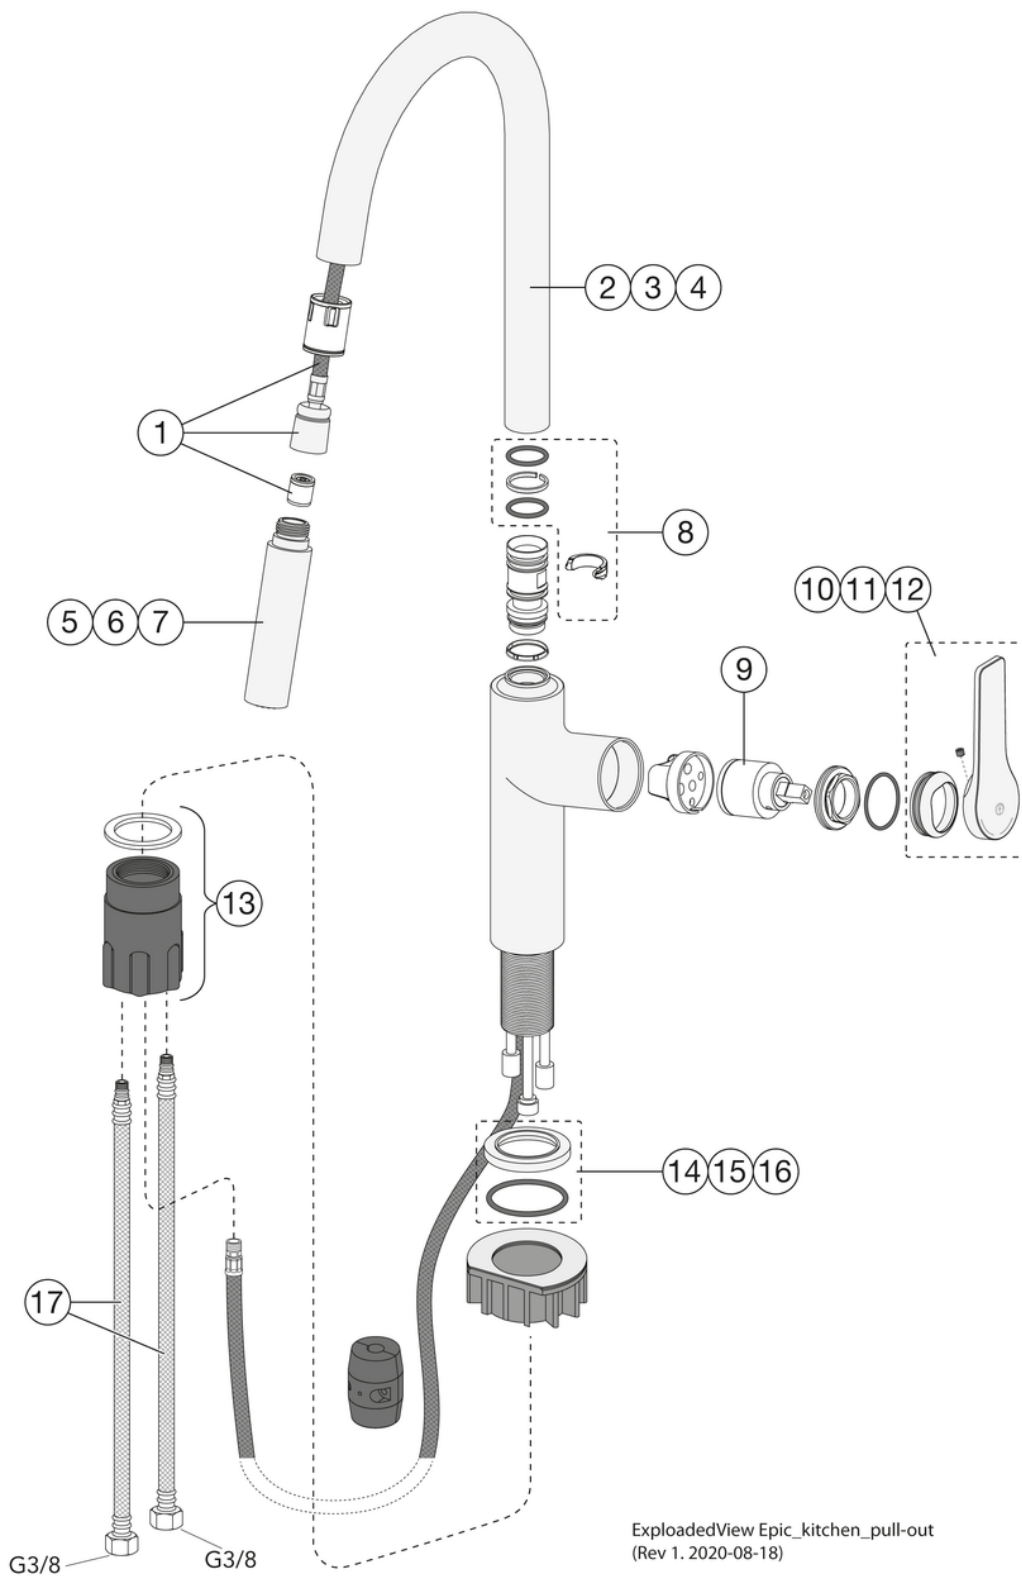

Article numbers

Art-no.
GB41209959

EAN
7393792233859

Packaging information

Length: 670 mm | Width: 270 mm | Height: 65 mm

Weight: 2.75 kg

Weight: 1 pc

Assembling & Care

Prior to installation the lines must be flushed up to the faucet. The faucet is connected with the cold water line on the right and the hot water line on the left. Water pressure: max 1000 kPa, min 50kPa. Hot water temperature: max 70°C, min 45°C. Please note that we are not liable for damage resulting from improper installation.

Energy labeling and certifications

Technical information

- Max. tap capacity (at 300 kPa): 0,132 l/s
- Pressure loss with flow (0,2 l/s) 692 kPa

Spare parts

No.	Product	Art-no.
1	Hose, pull-out Epic	GB41639776 01
2	Spout, Kitchen Pull-out Epic	GB41639772 01
3	Spout, Kitchen Pull-out Epic	GB41639772 24
4	Spout, Kitchen Pull-out Epic	GB41639772 53
5	Shower handle, pull-out Epic	GB41639767 01
6	Shower handle, pull-out Epic	GB41639767 24
7	Shower handle, pull-out Epic	GB41639767 53
8	Assambly kit pull-out Epic	GB41639777 01
9	Ceramic package	GB41637393
10	Lever, Kitchen Pull-out Epic	GB41639769 01
11	Lever, Kitchen Pull-out Epic	GB41639769 24
12	Lever, Kitchen Pull-out Epic	GB41639769 53
13	Mounting details	GB41639331 01
14	Base ring Ø54 Epic	GB41639774 01
15	Base ring Ø54 Epic	GB41639774 24
16	Base ring Ø54 Epic	GB41639774 53
18	SoftPex hose	GB41636629 01

GUSTAVSBERG/

FLOW CHART/

Kitchen mixer pull-out EPIC

GUSTAVSBERG /
SMARTER BATHROOMS

- 1. Jet
- 2. Spray

1. Jet		2. Spray	
- Flow rate at 300 kPa:	0,132 l/s	- Flow rate at 300 kPa:	0,105 l/s
- Pressure at flow 0,1 l/s:	173 kPa	- Pressure at flow 0,1 l/s:	272 kPa
- Pressure at flow 0,2 l/s:	692 kPa	- Pressure at flow 0,2 l/s:	N/A
- Pressure at flow 0,33 l/s:	N/A	- Pressure at flow 0,33 l/s:	N/A