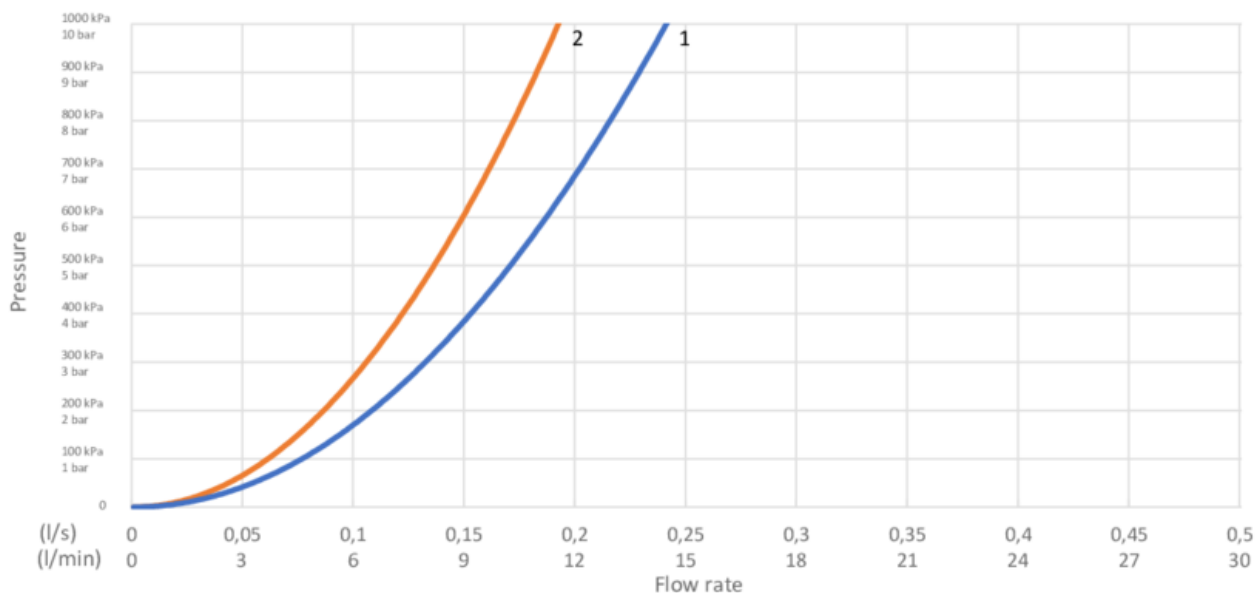

Jāuzstāda atbilstoši instrukcijām.

Enerģijas marķējums un sertifikāti

Techninē informācija

- Max. tap capacity (at 300 kPa): 0,132 l/s
- Pressure loss with flow (0,2 l/s) 692 kPa

ExplodedView Epic_kitchen_pull-out
(Rev 1. 2020-08-18)

GUSTAVSBERG/

FLOW CHART/

Kitchen mixer pull-out EPIC

GUSTAVSBERG /
SMARTER BATHROOMS

- 1. Jet
- 2. Spray

1. Jet		2. Spray	
- Flow rate at 300 kPa:	0,132 l/s	- Flow rate at 300 kPa:	0,105 l/s
- Pressure at flow 0,1 l/s:	173 kPa	- Pressure at flow 0,1 l/s:	272 kPa
- Pressure at flow 0,2 l/s:	692 kPa	- Pressure at flow 0,2 l/s:	N/A
- Pressure at flow 0,33 l/s:	N/A	- Pressure at flow 0,33 l/s:	N/A