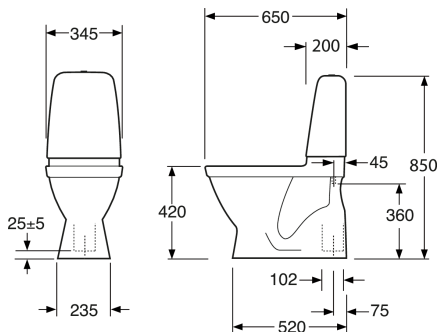

## Packaging information

Length: 680 mm | Width: 360 mm | Height: 940 mm

Weight: 30 kg

Weight: 1 pc

## Technical information

- CO2 Footprint: 67.14 kg
- Flushing - water quantity: 2/4 L Dobbeltskyl
- Trap à Outlet: Hidden trap S-Trap
- Standard connection dimension: c/c 155mm sitsfäste