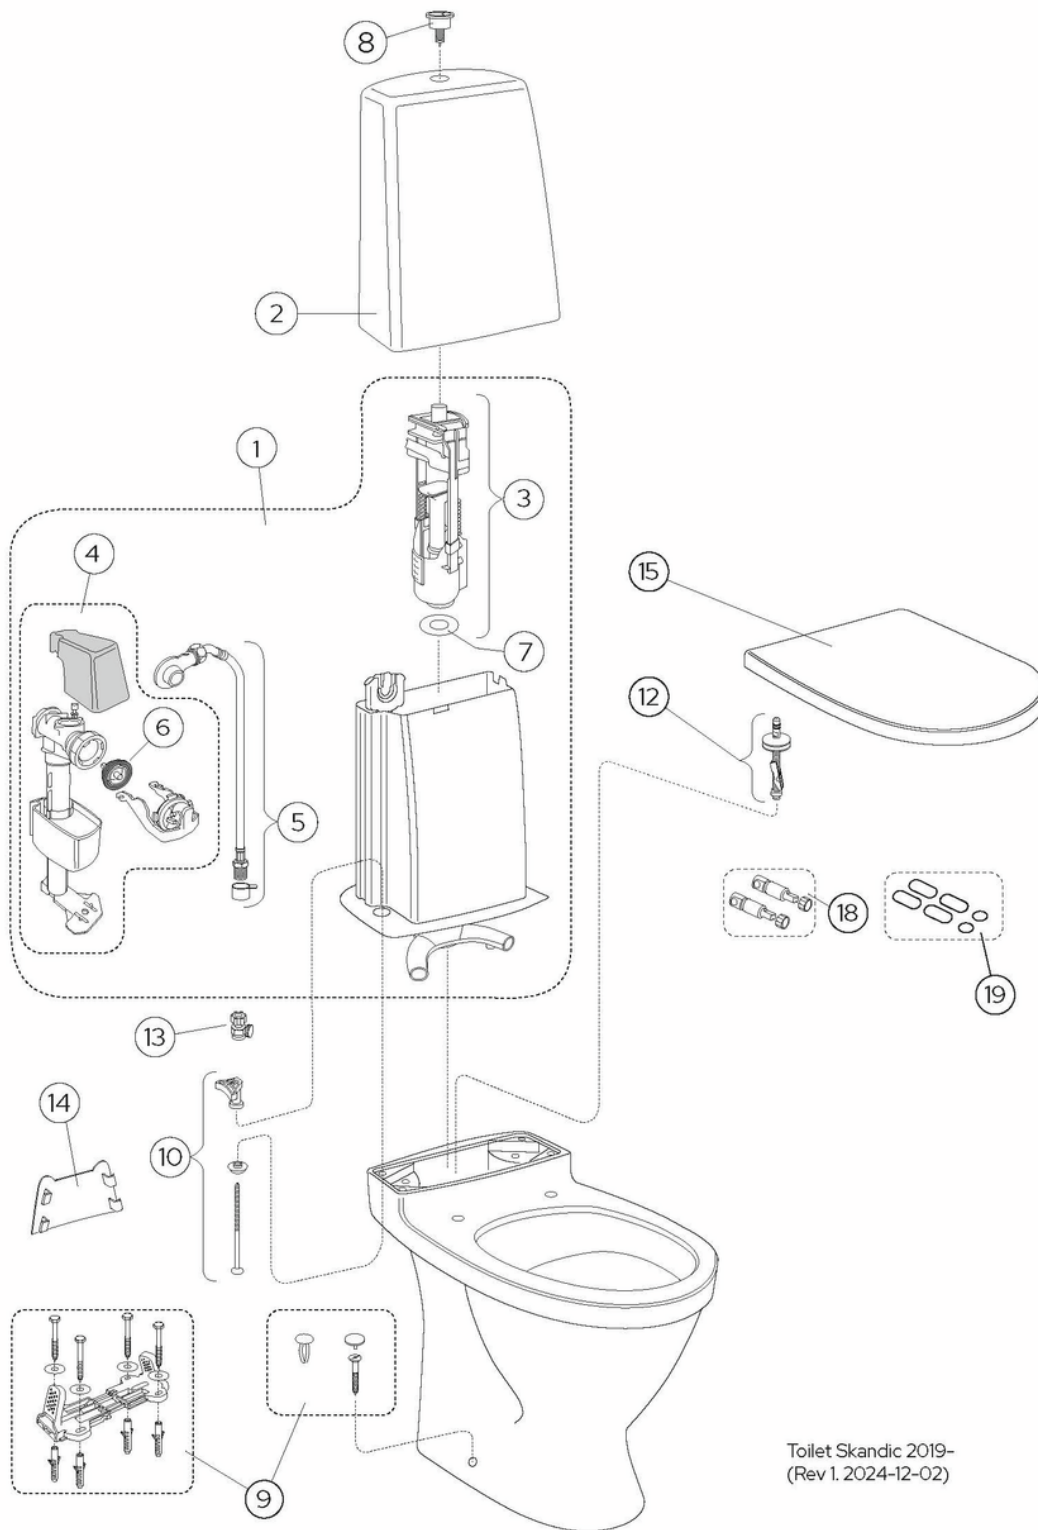

## Technical information

- CO2 Footprint: 67.14 kg
- Flushing - water quantity: 2/4 L Dobbeltskyl
- Trap à Outlet: Hidden trap S-Trap
- Standard connection dimension: c/c 155mm sitsfäste

# Spare parts

Toilet Skandic 2019-  
(Rev 1. 2024-12-02)

| No. | Product                                 | Art-no.        |
|-----|---|----------------|
| 1   | Complete inner tank                     | GB19299N0101   |
| 2a  | Cistern housing                         | GB186T01001200 |
| 2b  | Cistern housing                         | GB186T02001200 |
| 2c  | Cistern housing                         | GB186T03001200 |
| 3   | Valve housing, flush valve              | 9GN00100       |
| 4   | Fill valve                              | 9GN03200       |
| 6   | Membrane                                | 9GN00300       |
| 7   | Valve housing gasket                    | 9GN00400       |
| 8a  | Flush button                            | 87569861       |
| 8b  | Public single push button               | 9GN016D7       |
| 8c  | Flush button                            | 875698K5       |
| 9a  | Floor fixation kit                      | 92242500       |
| 9b  | Plug bag, complete                      | GB19299P0207   |
| 10  | Cistern fixation kit                    | 92226100       |
| 11  | seat hinges                             | 92096361       |
| 13  | Shut-off valve                          | GB1929900503   |
| 14  | Cover panel                             | GB1929903410   |
| 15  | seat hinges                             | 92095761       |
| 16  | Toilet seat Nautic 9M25 - Rigid fixings | 9M256101       |
| 17a | Toilet seat Nautic - Slim seat          | 8M45S101       |
| 17b | Toilet seat Nautic 9M26 - SC/QR         | 9M26S101       |
| 17c | Toilet seat Nautic 9M26 - SC/QR         | 9M26S136       |
| 18  | Soft Close damper                       | 92242400       |
| 19  | Buffer set                              | 92242001       |