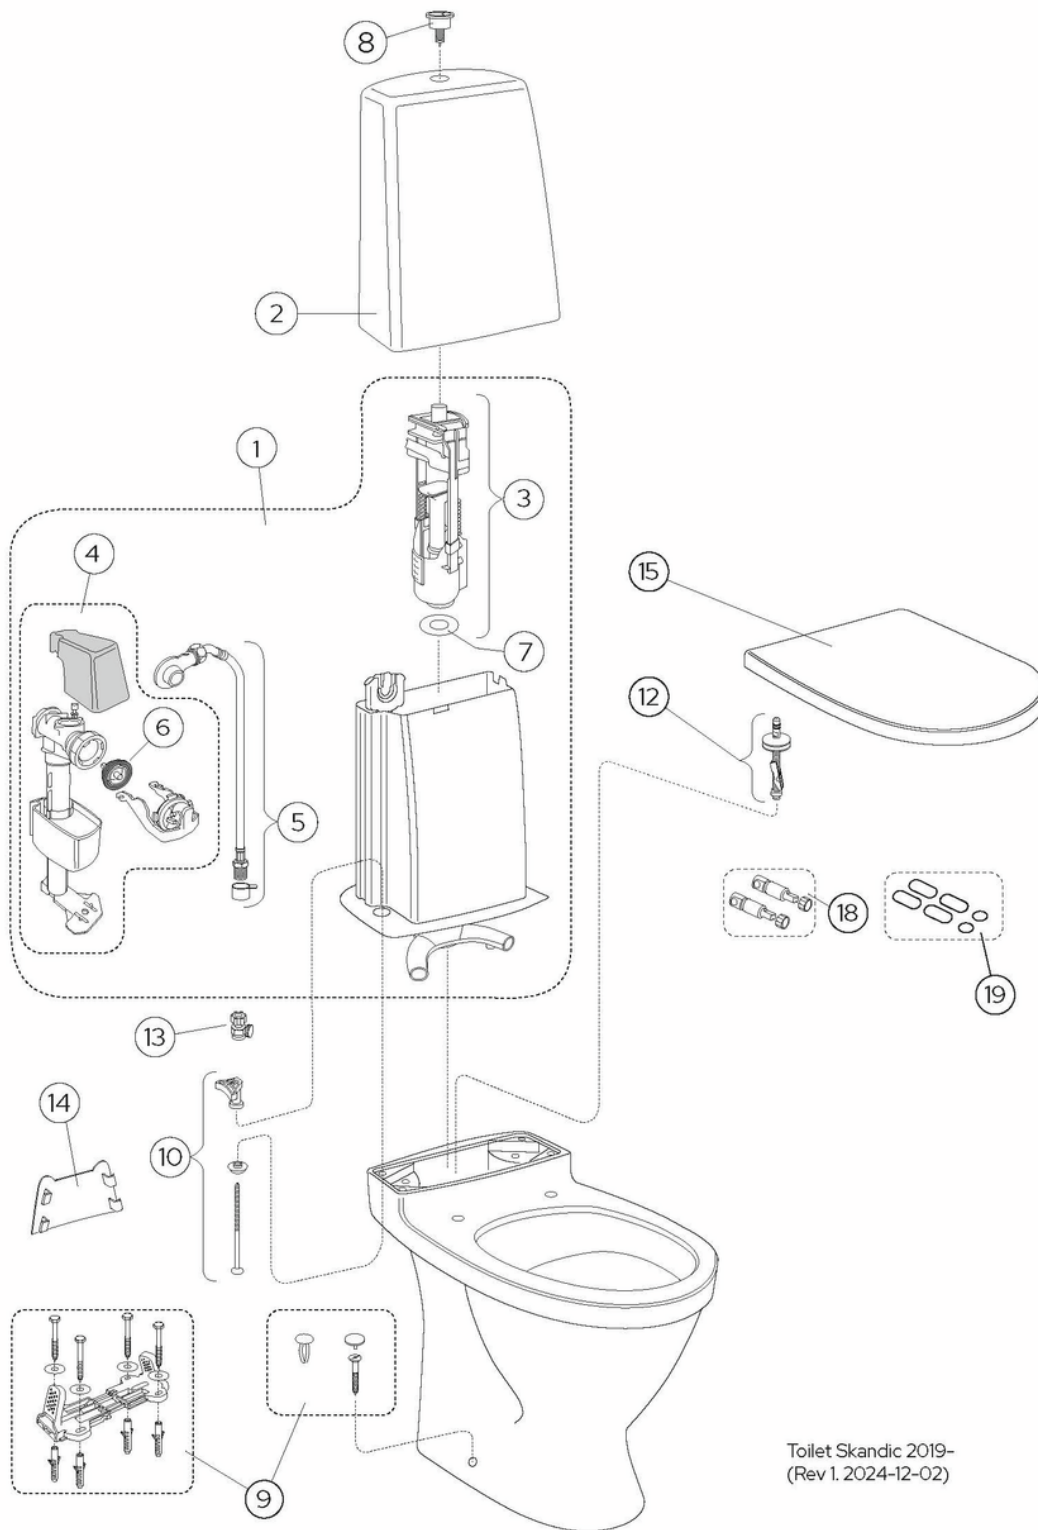

## Packaging information

Length: 680 mm | Width: 360 mm | Height: 940 mm

Weight: 30 kg

Weight: 1 pc

## Technical information

- CO2 Footprint: 67.14 kg
- Flushing - water quantity: 2/4 L Dobbeltskyl
- Trap à Outlet: Hidden trap S-Trap
- Standard connection dimension: c/c 155mm sitsfäste

# Spare parts

Toilet Skandic 2019-  
(Rev 1. 2024-12-02)

No.	Product	Art-no.
1	Complete inner tank	GB19299N0101
2a	Cistern housing	GB186T01001200
2b	Cistern housing	GB186T02001200
2c	Cistern housing	GB186T03001200
3	Valve housing, flush valve	9GN00100
4	Fill valve	9GN03200
6	Membrane	9GN00300
7	Valve housing gasket	9GN00400
8a	Flush button	87569861
8b	Public single push button	9GN016D7
8c	Flush button	875698K5
9a	Floor fixation kit	92242500
9b	Plug bag, complete	GB19299P0207
10	Cistern fixation kit	92226100
11	seat hinges	92096361
13	Shut-off valve	GB1929900503
14	Cover panel	GB1929903410
15	seat hinges	92095761
16	Toilet seat Nautic 9M25 - Rigid fixings	9M256101
17a	Toilet seat Nautic - Slim seat	8M45S101
17b	Toilet seat Nautic 9M26 - SC/QR	9M26S101
17c	Toilet seat Nautic 9M26 - SC/QR	9M26S136
18	Soft Close damper	GB92242400
19	Buffer set	92242001