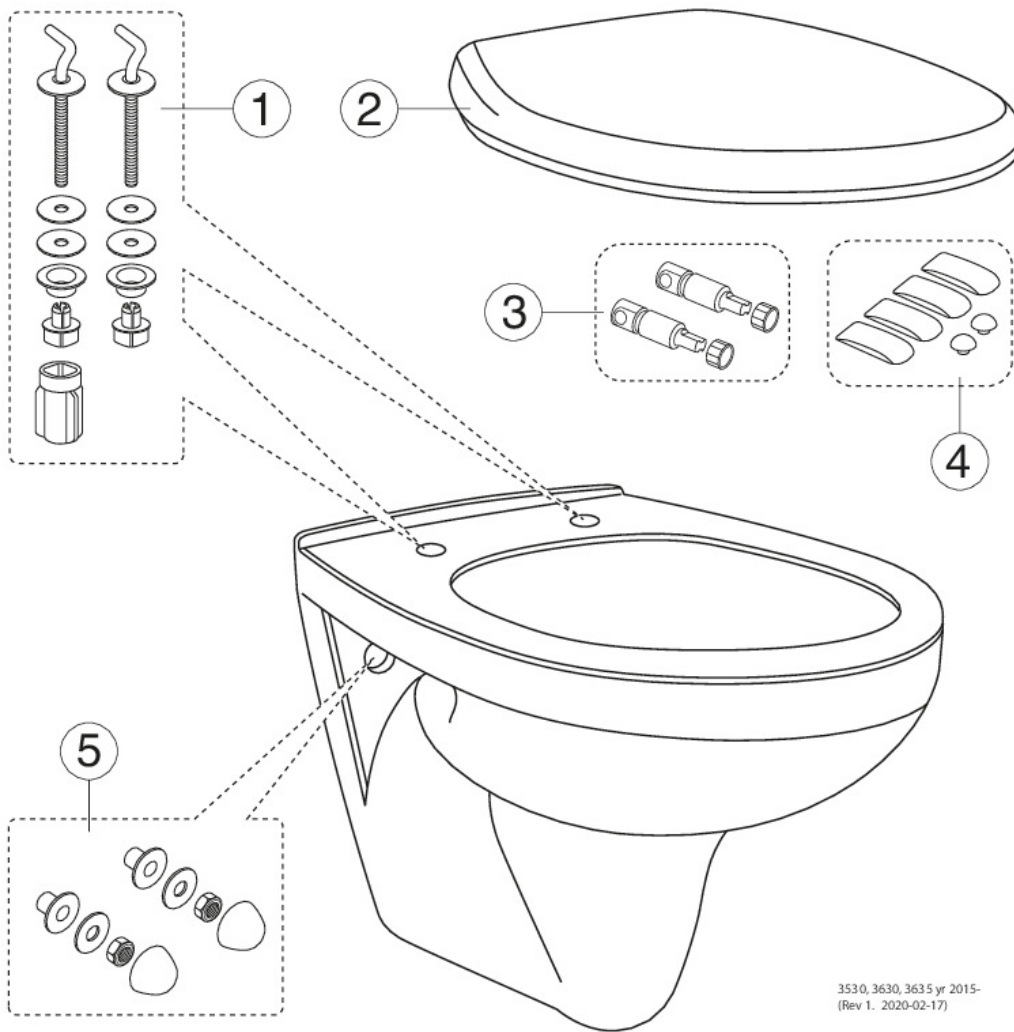

Quality of life since 1825

Wall hung toilet Nordic³ 3630

Without seat

Product features

- Hygienic Flush with open flush rim for easier cleaning
- Glazed under the flush edge for simplified cleaning
- Works with our Triomont fixtures

Article numbers

Art-no.	EAN
GB113630001000	4062373759066

Packaging information

Length: 460 mm | Width: 400 mm | Height: 550 mm
Weight: 17.8 kg
Weight: 1 pc

Assembling & Care

Intended for installation with our Triomont fixtures. Mounted with bolts directly on the wall. Washers, bushings and nuts (M12) included, but not bolts (included with Triomont fixture). Bolt projection from finished wall must be 60 ± 2 mm. See included installation instructions.

Energy labeling and certifications

- The product follows AMA recommendations, SS-EN 33 dimensioning and SS-EN 997 functionComplies with Safe Water installation requirementsCE approved

Technical information

- CO2 Footprint: 37.2 kg
- Flushing - water quantity: 4,5/3 Dual flush 4,5/3 (L)
- Standard connection dimension: c/c 155mm sitsfäste

Spare parts

3530, 3630, 3635 yr 2015-
(Rev 1. 2020-02-17)

No.	Product	Art-no.
1a	seat hinges	92091261
2a	Toilet seat Nordic ³ 9M64 - Standard - short hinges	9M648101
2b	Toilet seat Nordic ³ 8780 - Solid fittings - short hinges	8780G801
2c	Toilet seat Nordic ³ - SC/QR - short hinges	8780S801
4	Buffer set	92242101
5	Wall-mounting kit	92185901
9f	Damper for 8780S101	92242400