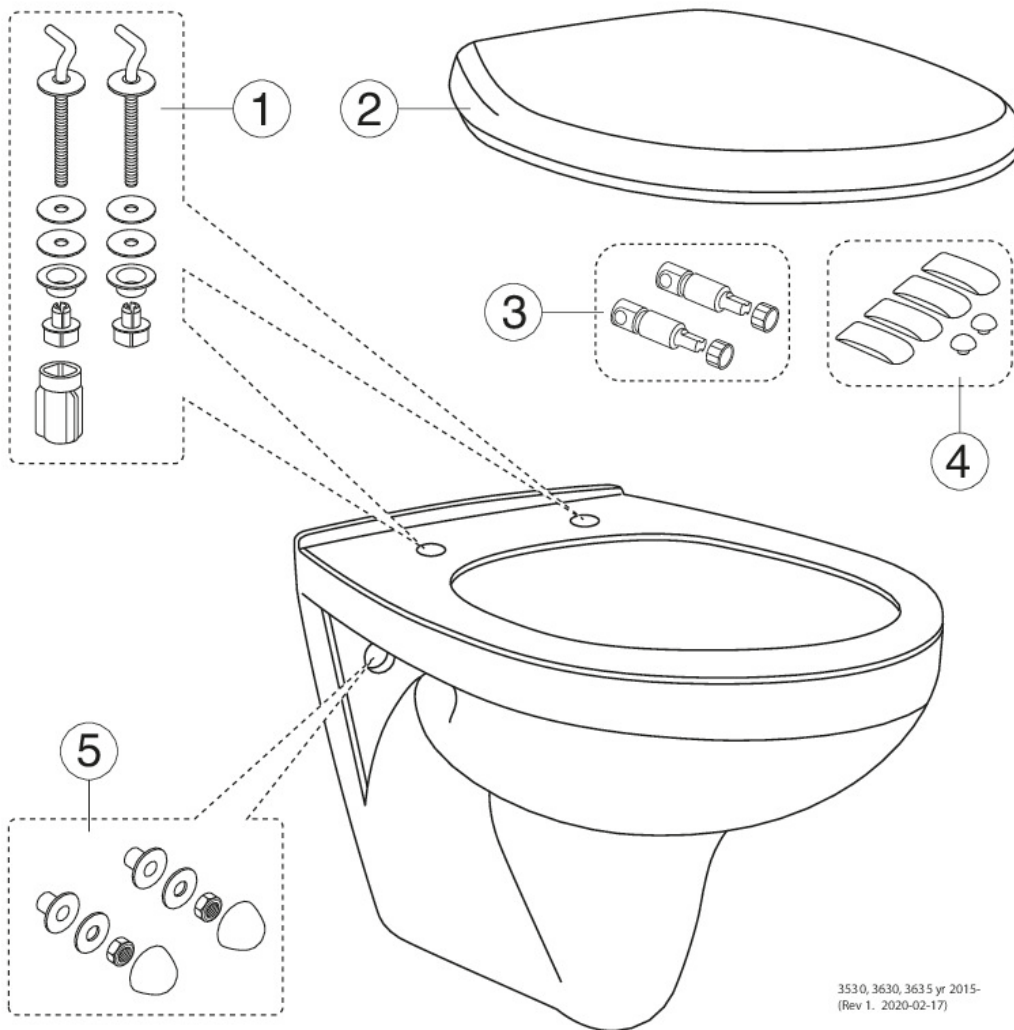

Quality of life since 1825

Wall hung toilet Nordic³ 3630

Without seat

Product features

- Hygienic Flush with open flush rim for easier cleaning
- Glazed under the flush edge for simplified cleaning
- Works with our Triomont fixtures

Article numbers

Art-no.	EAN
GB113630001000	4062373759066

Packaging information

Length: 460 mm | Width: 400 mm | Height: 550 mm
Weight: 17.8 kg
Weight: 1 pc

Assembling & Care

Intended for installation with our Triomont fixtures. Mounted with bolts directly on the wall. Washers, bushings and nuts (M12) included, but not bolts (included with Triomont fixture). Bolt projection from finished wall must be 60 ± 2 mm. See included installation instructions.

Energy labeling and certifications

- The product follows AMA recommendations, SS-EN 33 dimensioning and SS-EN 997 function. Complies with Safe Water installation requirements. CE approved

Technical information

- CO2 Footprint: 37.2 kg
- Flushing - water quantity: 4,5/3 Dual flush 4,5/3 (L)
- Standard connection dimension: c/c 155mm sitsfäste

Spare parts

3530, 3630, 3635 yr 2015-
(Rev 1. 2020-02-17)

No.	Product	Art-no.
1a	Seat hinges	GB92091261
1b	Seat hinges	GB92091161
2a	Toilet seat Nordic ³ 9M64 - Standard - short hinges	9M648101
2b	Toilet seat Nordic ³ 8780 - Solid fittings - short hinges	8780G801
2c	Toilet seat Nordic ³ - SC/QR - short hinges	8780S801
5	Wall-mounting kit	92185901
9f	Damper for 8780S101	92242400