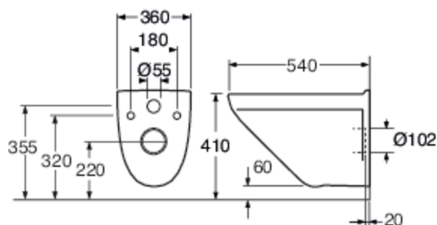

Article numbers

Art-no.	EAN
GB113630001000	4062373759066

Packaging information

Length: 460 mm | Width: 400 mm | Height: 550 mm
Weight: 17.8 kg
Weight: 1 pc

Assembling & Care

Intended for installation with our Triomont fixtures. Mounted with bolts directly on the wall. Washers, bushings and nuts (M12) included, but not bolts (included with Triomont fixture). Bolt projection from finished wall must be 60 ± 2 mm. See included installation instructions.

Energy labeling and certifications

- The product follows AMA recommendations, SS-EN 33 dimensioning and SS-EN 997 function. Complies with Safe Water installation requirements. CE approved

Technical information

- CO2 Footprint: 37.2 kg
- Flushing - water quantity: 4,5/3 Dual flush 4,5/3 (L)
- Standard connection dimension: c/c 155mm sitsfäste

Spare parts

3530, 3630, 3635 yr 2015-
(Rev 1. 2020-02-17)

No.	Product	Art-no.
1a	Seat hinges	GB92091261
1b	Seat hinges	GB92091161
2a	Toilet seat Nordic ³ 9M64 - Standard - short hinges	9M648101
2b	Toilet seat Nordic ³ 8780 - Solid fittings - short hinges	8780G801
2c	Toilet seat Nordic ³ - SC/QR - short hinges	8780S801
5	Wall-mounting kit	92185901
9f	Damper for 8780S101	92242400