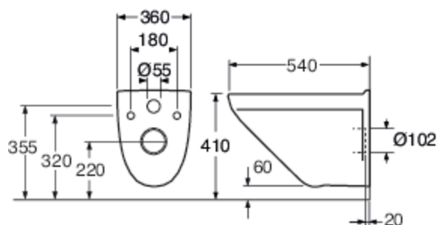

Article numbers

Art-no.	EAN
GB113630001000	4062373759066

Packaging information

Length: 460 mm | Width: 400 mm | Height: 550 mm
Weight: 17.8 kg
Weight: 1 pc

Assembling & Care

Intended for installation with our Triomont fixtures. Mounted with bolts directly on the wall. Washers, bushings and nuts (M12) included, but not bolts (included with Triomont fixture). Bolt projection from finished wall must be 60 ± 2 mm. See included installation instructions.

Energy labeling and certifications

- The product follows AMA recommendations, SS-EN 33 dimensioning and SS-EN 997 functionComplies with Safe Water installation requirementsCE approved

Technical information

- CO2 Footprint: 37.2 kg
- Flushing - water quantity: 4,5/3 Dual flush 4,5/3 (L)
- Standard connection dimension: c/c 155mm sitsfäste

Spare parts

3530, 3630, 3635 yr 2015-
(Rev 1. 2020-02-17)

No.	Product	Art-no.
1a	seat hinges	92091261
2a	Toilet seat Nordic ³ 9M64 - Standard - short hinges	9M648101
2b	Toilet seat Nordic ³ 8780 - Solid fittings - short hinges	8780G801
2c	Toilet seat Nordic ³ - SC/QR - short hinges	8780S801
4	Buffer set	92242101
5	Wall-mounting kit	92185901
9f	Damper for 8780S101	92242400