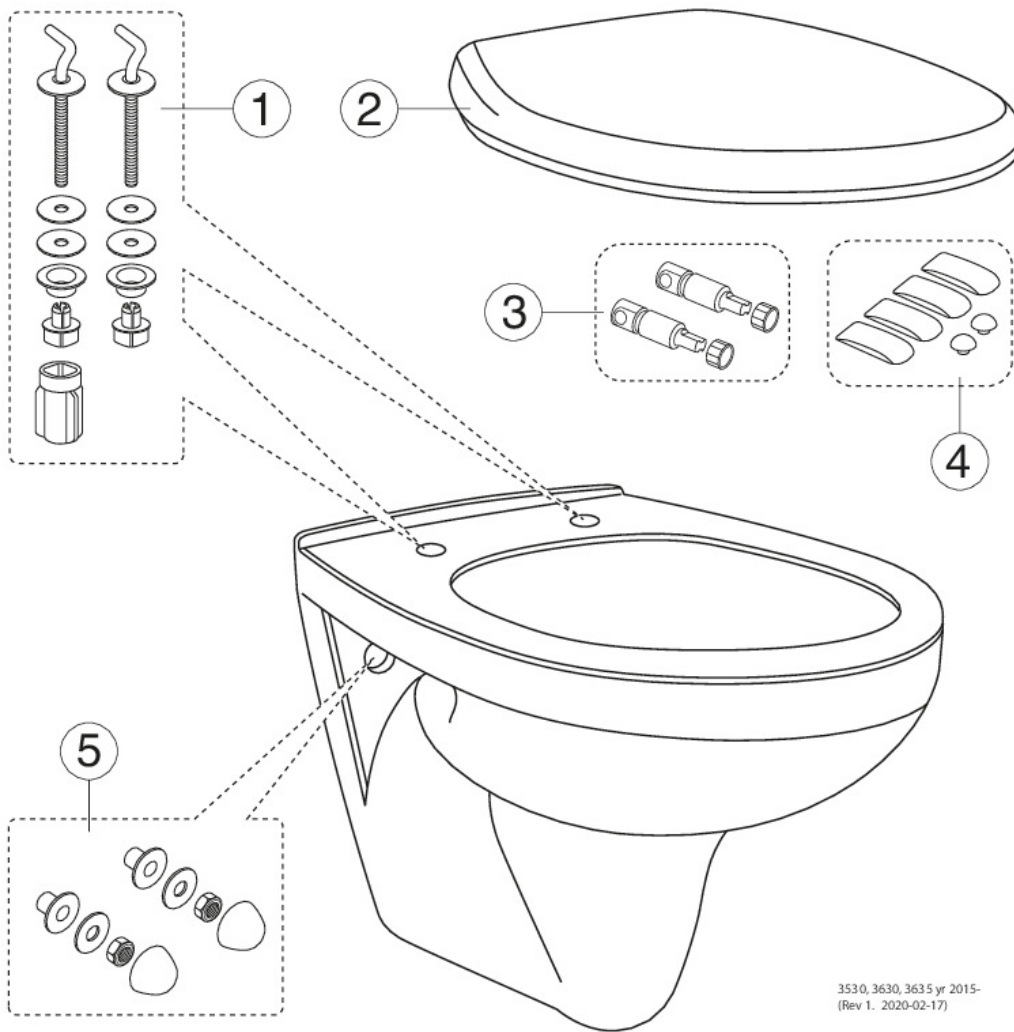

Quality of life since 1825

Wall hung toilet Nordic³ 3630

Standard seat

Product features

- Hygienic Flush with open flush rim for easier cleaning
- Glazed under the flush edge for simplified cleaning
- Works with our Triomont fixtures

Article numbers

Art-no.	EAN
GB113630001010	4062373756713

Packaging information

Length: 460 mm | Width: 400 mm | Height: 550 mm
Weight: 20.5 kg
Weight: 1 pc

Assembling & Care

Intended for installation with our Triomont fixtures. Mounted with bolts directly on the wall. Washers, bushings and nuts (M12) included, but not bolts (included with Triomont fixture). Bolt projection from finished wall must be 60 ± 2 mm. See included installation instructions.

Energy labeling and certifications

- The product follows AMA recommendations, SS-EN 33 dimensioning and SS-EN 997 functionComplies with Safe Water installation requirementsCE approved

Technical information

- CO2 Footprint: 42.09 kg
- Flushing - water quantity: 4,5/3 Dual flush 4,5/3 (L)
- Standard connection dimension: c/c 155mm sitsfäste

Spare parts

3530, 3630, 3635 yr 2015-
(Rev 1. 2020-02-17)

No.	Product	Art-no.
1a	Seat hinges	GB92091261
1b	Seat hinges	GB92091161
2a	Toilet seat Nordic ³ 9M64 - Standard - short hinges	9M648101
2b	Toilet seat Nordic ³ 8780 - Solid fittings - short hinges	8780G801
2c	Toilet seat Nordic ³ - SC/QR - short hinges	8780S801
5	Wall-mounting kit	92185901
9f	Damper for 8780S101	92242400