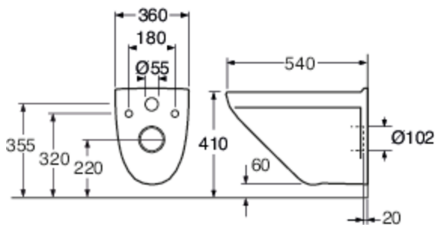

Article numbers

Art-no.	EAN
GB113630001010	4062373756713

Packaging information

Length: 460 mm | Width: 400 mm | Height: 550 mm
Weight: 20.5 kg
Weight: 1 pc

Assembling & Care

Intended for installation with our Triomont fixtures. Mounted with bolts directly on the wall. Washers, bushings and nuts (M12) included, but not bolts (included with Triomont fixture). Bolt projection from finished wall must be 60 ± 2 mm. See included installation instructions.

Energy labeling and certifications

- The product follows AMA recommendations, SS-EN 33 dimensioning and SS-EN 997 functionComplies with Safe Water installation requirementsCE approved

Technical information

- CO2 Footprint: 42.09 kg
- Flushing - water quantity: 4,5/3 Dual flush 4,5/3 (L)
- Standard connection dimension: c/c 155mm sitsfäste

Spare parts

3530, 3630, 3635 yr 2015-
(Rev 1. 2020-02-17)

No.	Product	Art-no.
1a	Seat hinges	GB92091261
1b	Seat hinges	GB92091161
2a	Toilet seat Nordic ³ 9M64 - Standard - short hinges	9M648101
2b	Toilet seat Nordic ³ 8780 - Solid fittings - short hinges	8780G801
2c	Toilet seat Nordic ³ - SC/QR - short hinges	8780S801
5	Wall-mounting kit	92185901
9f	Damper for 8780S101	92242400