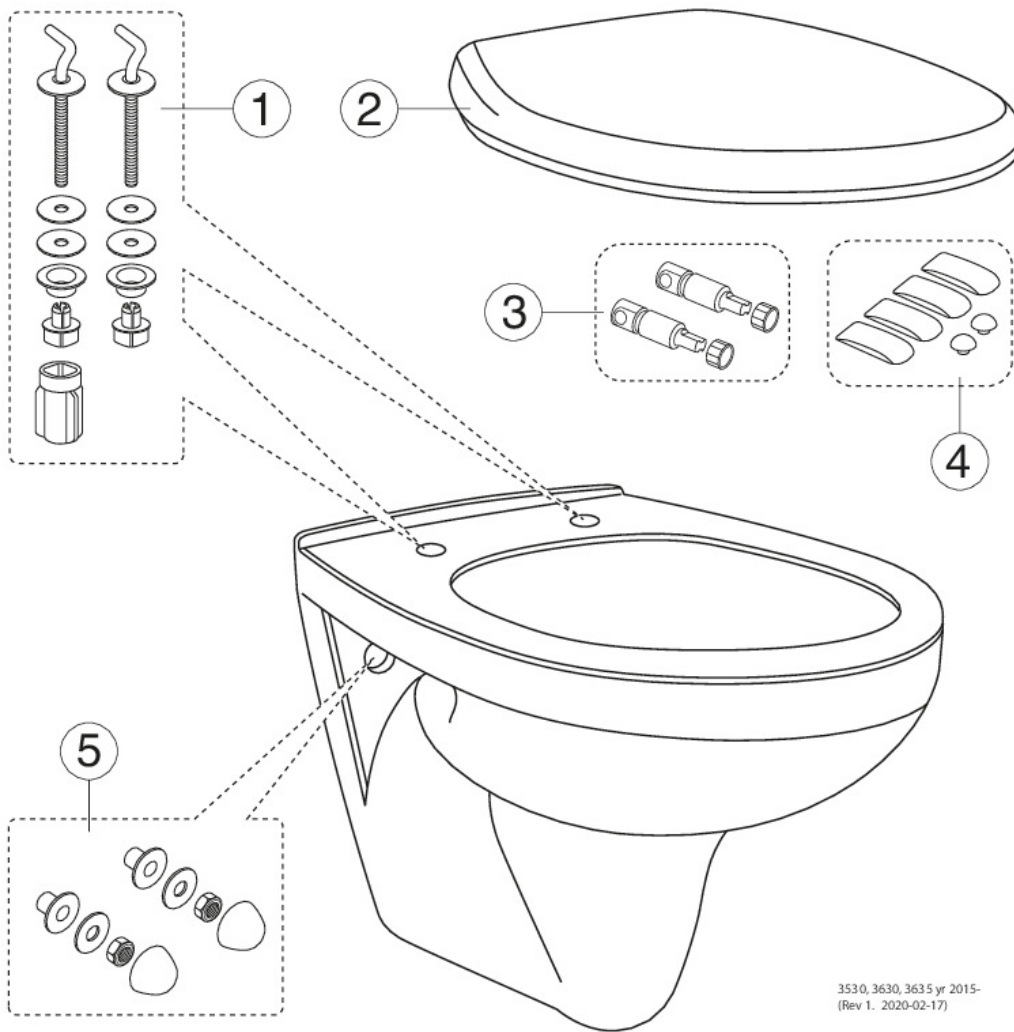

Quality of life since 1825

Wall hung toilet Nordic³ 3630

Standard seat

Product features

- Hygienic Flush with open flush rim for easier cleaning
- Glazed under the flush edge for simplified cleaning
- Works with our Triomont fixtures

Article numbers

Art-no.	EAN
GB113630001010	4062373756713

Packaging information

Length: 460 mm | Width: 400 mm | Height: 550 mm
Weight: 20.5 kg
Weight: 1 pc

Assembling & Care

Intended for installation with our Triomont fixtures. Mounted with bolts directly on the wall. Washers, bushings and nuts (M12) included, but not bolts (included with Triomont fixture). Bolt projection from finished wall must be 60 ± 2 mm. See included installation instructions.

Energy labeling and certifications

- The product follows AMA recommendations, SS-EN 33 dimensioning and SS-EN 997 function Complies with Safe Water installation requirements CE approved

Technical information

- CO2 Footprint: 42.09 kg
- Flushing - water quantity: 4,5/3 Dual flush 4,5/3 (L)
- Standard connection dimension: c/c 155mm sitsfäste

Spare parts

3530, 3630, 3635 yr 2015-
(Rev 1. 2020-02-17)

No.	Product	Art-no.
1a	seat hinges	92091261
2a	Toilet seat Nordic ³ 9M64 - Standard - short hinges	9M648101
2b	Toilet seat Nordic ³ 8780 - Solid fittings - short hinges	8780G801
2c	Toilet seat Nordic ³ - SC/QR - short hinges	8780S801
4	Buffer set	92242101
5	Wall-mounting kit	92185901
9f	Damper for 8780S101	92242400