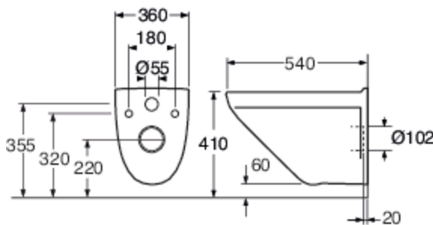

Article numbers

Art-no.	EAN
GB113630001010	4062373756713

Packaging information

Length: 460 mm | Width: 400 mm | Height: 550 mm
Weight: 20.5 kg
Weight: 1 pc

Assembling & Care

Intended for installation with our Triomont fixtures. Mounted with bolts directly on the wall. Washers, bushings and nuts (M12) included, but not bolts (included with Triomont fixture). Bolt projection from finished wall must be 60 ± 2 mm. See included installation instructions.

Energy labeling and certifications

- The product follows AMA recommendations, SS-EN 33 dimensioning and SS-EN 997 function Complies with Safe Water installation requirements CE approved

Technical information

- CO2 Footprint: 42.09 kg
- Flushing - water quantity: 4,5/3 Dual flush 4,5/3 (L)
- Standard connection dimension: c/c 155mm sitsfäste

Spare parts

3530, 3630, 3635 yr 2015-
(Rev 1. 2020-02-17)

No.	Product	Art-no.
1a	seat hinges	92091261
2a	Toilet seat Nordic ³ 9M64 - Standard - short hinges	9M648101
2b	Toilet seat Nordic ³ 8780 - Solid fittings - short hinges	8780G801
2c	Toilet seat Nordic ³ - SC/QR - short hinges	8780S801
4	Buffer set	92242101
5	Wall-mounting kit	92185901
9f	Damper for 8780S101	92242400