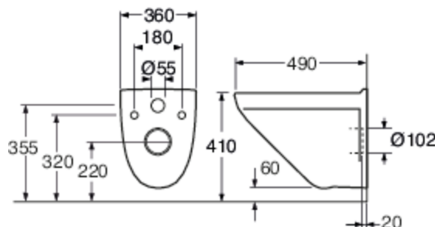

Article numbers

Art-no.
GB113635001010

EAN
4062373759080

Packaging information

Length: 460 mm | Width: 400 mm | Height: 550 mm
Weight: 18 kg
Weight: 1 pc

Assembling & Care

Intended for installation with our Triomont fixtures. Mounted with bolts directly on the wall. Washers, bushings and nuts (M12) included, but not bolts (included with Triomont fixture). Bolt projection from finished wall must be 60 ± 2 mm. See included installation instructions.

Energy labeling and certifications

- The product follows AMA recommendations, SS-EN 33 dimensioning and SS-EN 997 function
Complies with Safe Water installation requirements
CE approved

Technical information

- CO2 Footprint: 41.18 kg
- Flushing - water quantity: 4,5/3 Dual flush 4,5/3 (L)
- Standard connection dimension: c/c 155mm sitsfäste

Spare parts

3530, 3630, 3635 yr 2015-
(Rev 1. 2020-02-17)

No.	Product	Art-no.
1a	Seat hinges	GB92091261
1b	Seat hinges	GB92091161
2a	Toilet seat Nordic ³ 9M64 - Standard - short hinges	9M648101
2b	Toilet seat Nordic ³ 8780 - Solid fittings - short hinges	8780G801
2c	Toilet seat Nordic ³ - SC/QR - short hinges	8780S801
5	Wall-mounting kit	92185901
9f	Damper for 8780S101	92242400