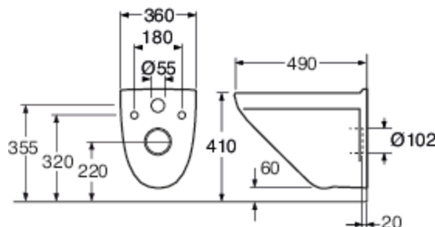

## Packaging information

Length: 460 mm | Width: 400 mm | Height: 550 mm  
Weight: 18 kg  
Weight: 1 pc

## Assembling & Care

Intended for installation with our Triomont fixtures. Mounted with bolts directly on the wall. Washers, bushings and nuts (M12) included, but not bolts (included with Triomont fixture). Bolt projection from finished wall must be  $60 \pm 2$  mm. See included installation instructions.

## Technical information

- CO2 Footprint: 41.18 kg
- Flushing - water quantity: 4,5/3 Dual flush 4,5/3 (L)
- Standard connection dimension: c/c 155mm sitsfäste