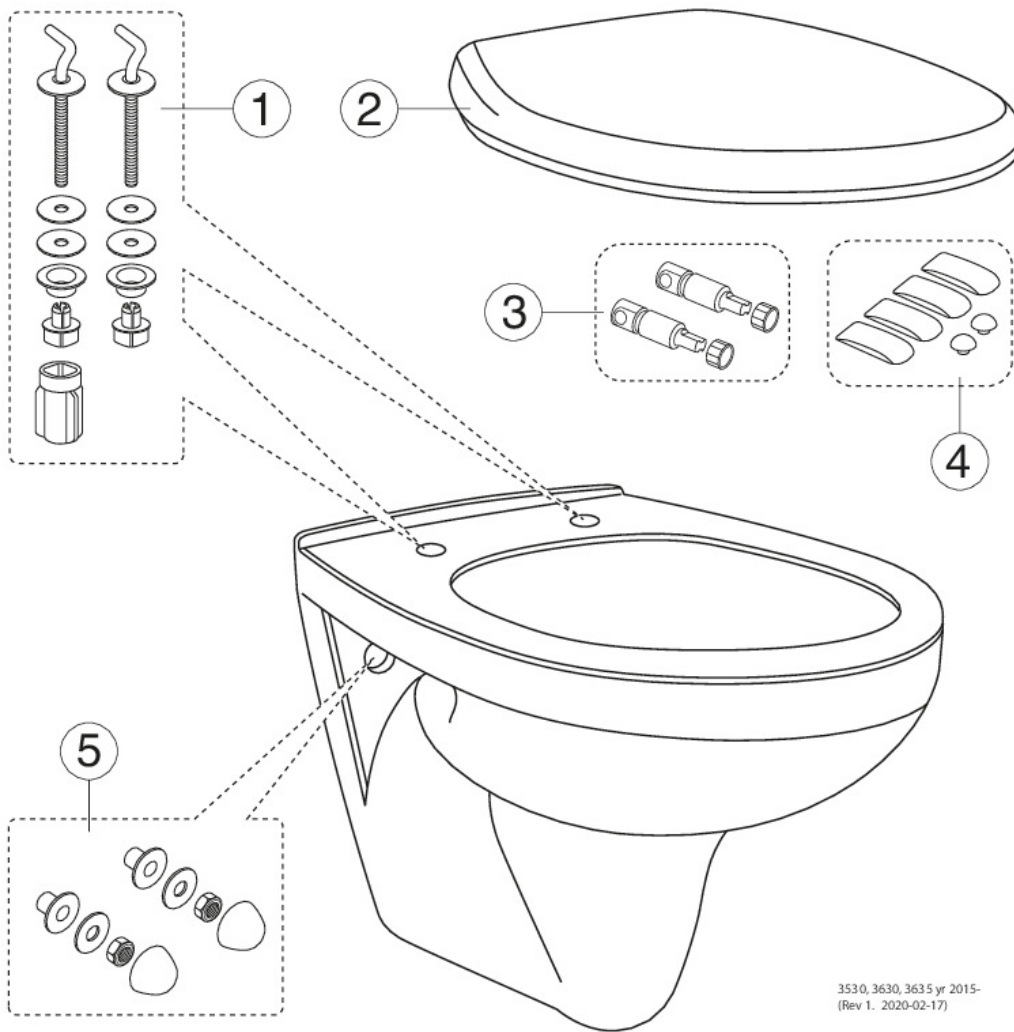

Spare parts

3530, 3630, 3635 yr 2015-
(Rev 1. 2020-02-17)

No.	Product	Art-no.
1a	Seat hinges	GB92091261
1b	Seat hinges	GB92091161
2a	Toilet seat Nordic³ 9M64 - Standard - short hinges	9M648101
2b	Toilet seat Nordic³ 8780 - Solid fittings - short hinges	8780G801
2c	Toilet seat Nordic³ - SC/QR - short hinges	8780S801
5	Wall-mounting kit	92185901
9f	Damper for 8780S101	92242400