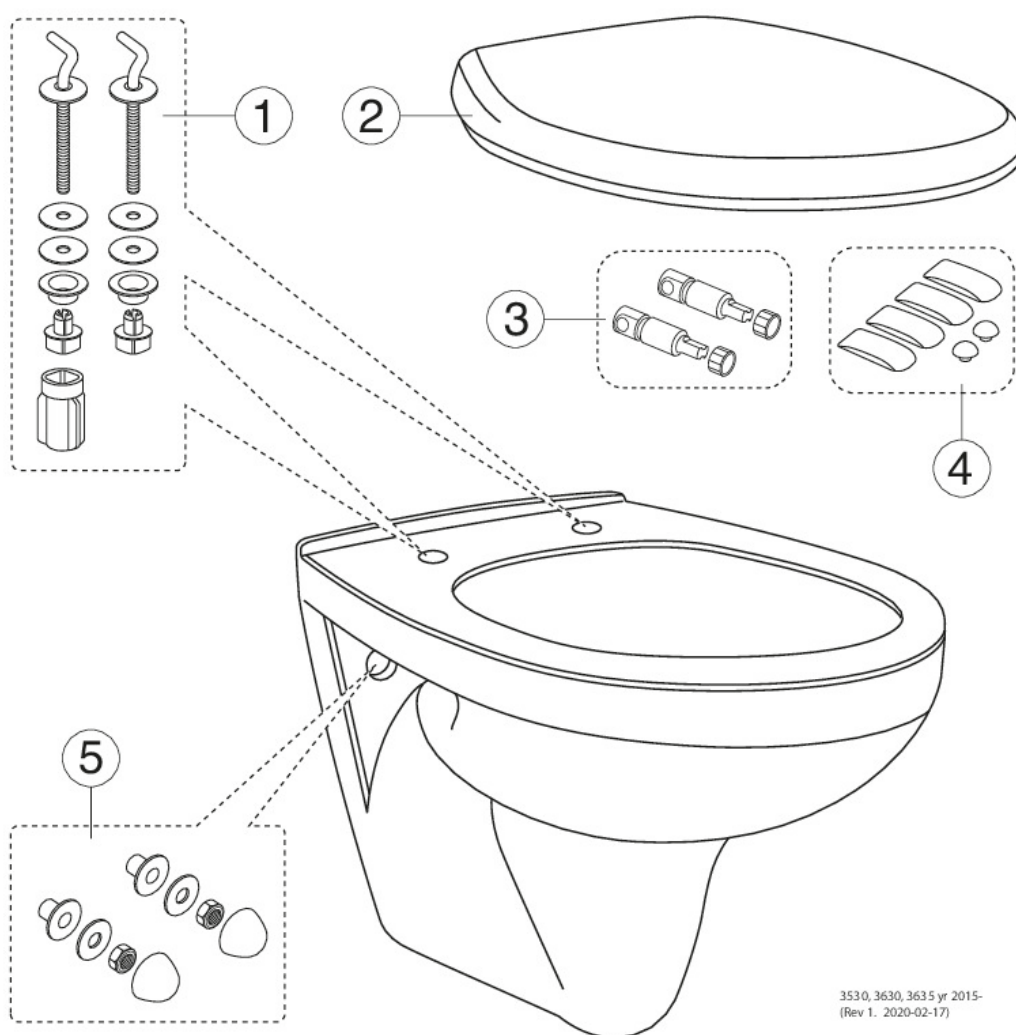

Quality of life since 1825

Compact wall hung toilet Nordic³ 3635

Standard seat

Product features

- Hygienic Flush with open flush rim for easier cleaning
- Glazed under the flush edge for simplified cleaning
- Works with our Triomont fixtures

Article numbers

Art-no.
GB113635001010

EAN
4062373759080

Packaging information

Length: 460 mm | Width: 400 mm | Height: 550 mm
Weight: 18 kg
Weight: 1 pc

Assembling & Care

Intended for installation with our Triomont fixtures. Mounted with bolts directly on the wall. Washers, bushings and nuts (M12) included, but not bolts (included with Triomont fixture). Bolt projection from finished wall must be 60 ± 2 mm. See included installation instructions.

Energy labeling and certifications

- The product follows AMA recommendations, SS-EN 33 dimensioning and SS-EN 997 function
Complies with Safe Water installation requirements
CE approved

Technical information

- CO2 Footprint: 41.18 kg
- Flushing - water quantity: 4,5/3 Dual flush 4,5/3 (L)
- Standard connection dimension: c/c 155mm sitsfäste

Spare parts

3530, 3630, 3635 yr 2015-
(Rev 1. 2020-02-17)

No.	Product	Art-no.
1a	Seat hinges	GB92091261
1b	Seat hinges	GB92091161
2a	Toilet seat Nordic ³ 9M64 - Standard - short hinges	9M648101
2b	Toilet seat Nordic ³ 8780 - Solid fittings - short hinges	8780G801
2c	Toilet seat Nordic ³ - SC/QR - short hinges	8780S801
5	Wall-mounting kit	92185901
9f	Damper for 8780S101	92242400