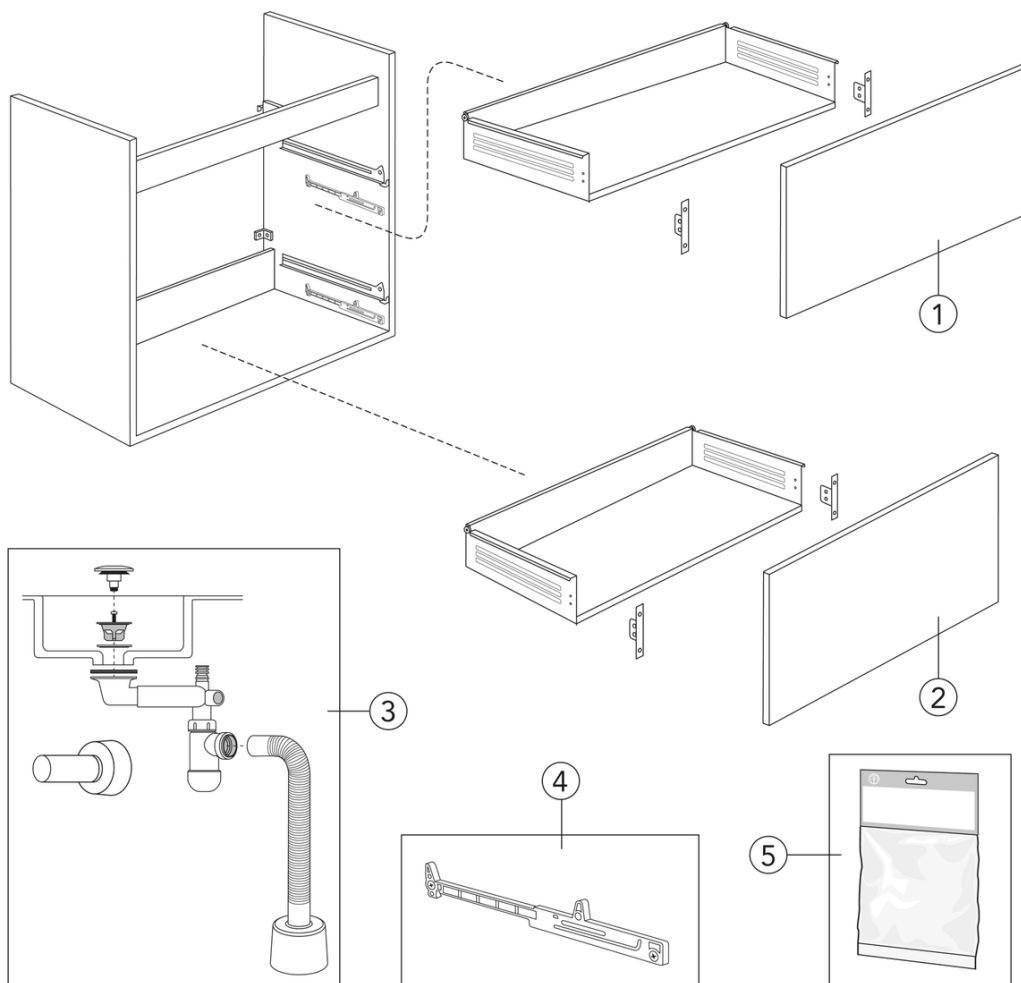

Quality of life since 1825

Vanity unit Graphic Base - 45 cm

Vanity without washbasin, white.

Product features

- Shallow depth - Also fits well in smaller bathrooms
- Soft closing drawers
- Material: moisture resistant particle board, classed for bathrooms

Article numbers

Art-no.	EAN
GB71GBVU45AG00	7391530074733

Packaging information

Length: 460 mm | Width: 430 mm | Height: 630 mm

Weight: 18.8 kg

Weight: 1 pc

Assembling & Care

Energy labeling and certifications

Spare parts

Graphic Base furniture vanity unit yr 2020-
(Rev 1. 2020-04-15)

No.	Product	Art-no.
1a		GB8148000147
1b		GB8148000148
1c		GB8148000150
2a		GB8148000146
2b		GB8148000149
2c		GB8148000151
3		GB8148000001
4		GB8148000152
5		GB8148000153