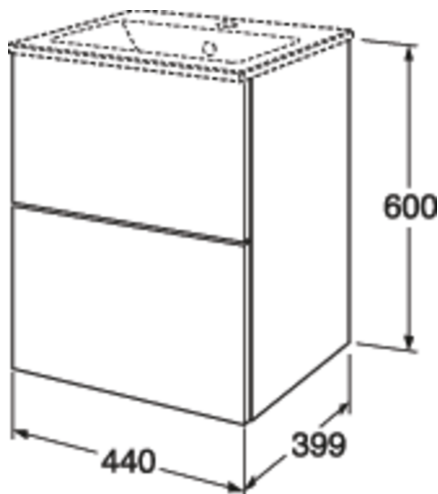

Quality of life since 1825

Vanity unit Graphic Base - 45 cm

Vanity without washbasin, white.

Product features

- Shallow depth - Also fits well in smaller bathrooms
- Soft closing drawers
- Material: moisture resistant particle board, classed for bathrooms

Article numbers

Art-no.	EAN
GB71GBVU45AG00	7391530074733

Packaging information

Length: 460 mm | Width: 430 mm | Height: 630 mm

Weight: 18.8 kg

Weight: 1 pc

Assembling & Care

Energy labeling and certifications

Spare parts

Graphic Base furniture vanity unit yr 2020-
(Rev 1. 2020-04-15)

No.	Product	Art-no.
1a		GB8148000147
1b		GB8148000148
1c		GB8148000150
2a		GB8148000146
2b		GB8148000149
2c		GB8148000151
3		GB8148000001
4		GB8148000152
5		GB8148000153