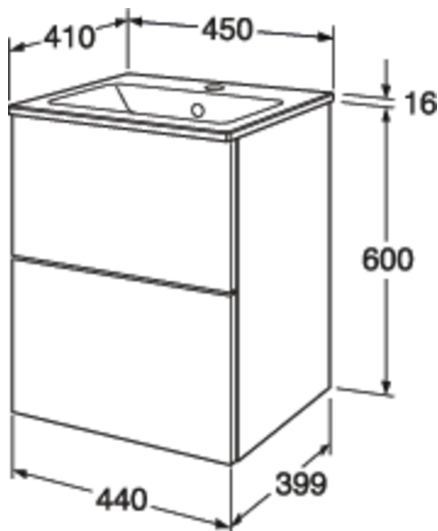

Quality of life since 1825

Vanity unit Graphic Base - 45 cm

Vanity with washbasin, white

Product features

- All-covering porcelain wash basin
- Soft closing drawers
- Material: moisture resistant particle board, classed for bathrooms

Article numbers

Art-no.
GB71GBVU45AGWB

EAN
7391530074818

Assembling & Care

Energy labeling and certifications

Spare parts

Graphic Base furniture vanity unit yr 2020-
(Rev 1. 2020-04-15)

No.	Product	Art-no.
1a		GB8148000147
1b		GB8148000148
1c		GB8148000150
2a		GB8148000146
2b		GB8148000149
2c		GB8148000151
3		GB8148000001
4		GB8148000152
5		GB8148000153