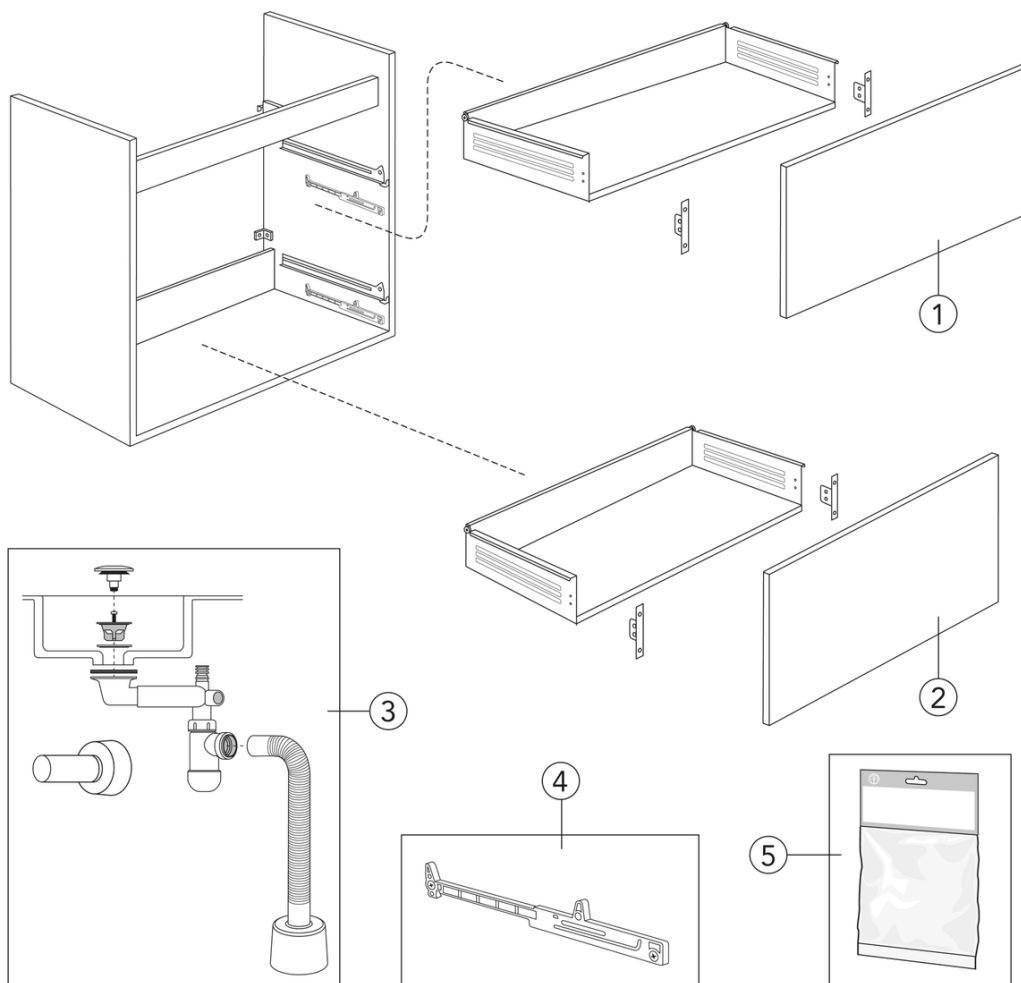

Quality of life since 1825

Vanity unit Graphic Base - 45 cm

Vanity with washbasin, white

Product features

- All-covering porcelain wash basin
- Soft closing drawers
- Material: moisture resistant particle board, classed for bathrooms

Article numbers

Art-no.
GB71GBVU45AGWB

EAN
7391530074818

Assembling & Care

Energy labeling and certifications

Spare parts

Graphic Base furniture vanity unit yr 2020-
(Rev 1. 2020-04-15)

No.	Product	Art-no.
1a		GB8148000147
1b		GB8148000148
1c		GB8148000150
2a		GB8148000146
2b		GB8148000149
2c		GB8148000151
3		GB8148000001
4		GB8148000152
5		GB8148000153