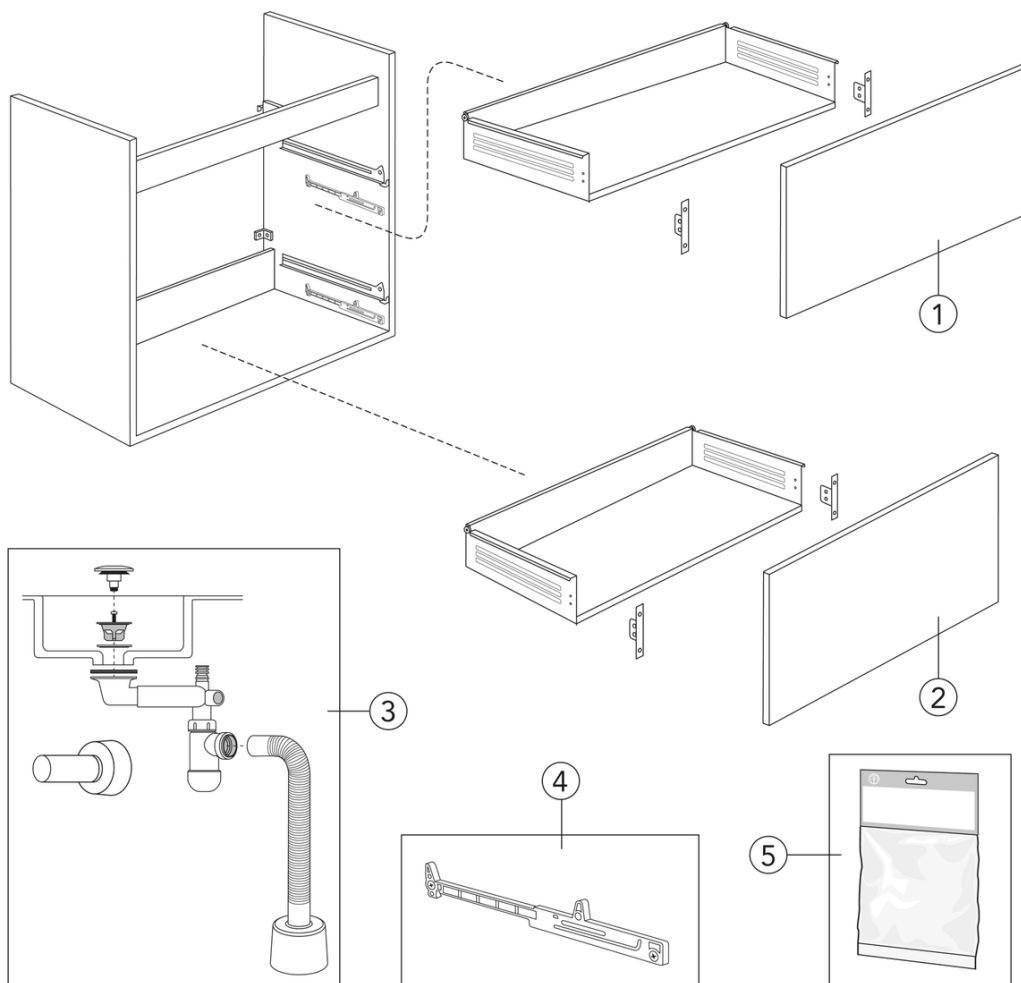

Spare parts

Graphic Base furniture vanity unit yr 2020-
(Rev 1. 2020-04-15)

No.	Product	Art-no.
1a		GB8148000147
1b		GB8148000148
1c		GB8148000150
2a		GB8148000146
2b		GB8148000149
2c		GB8148000151
3		GB8148000001
4		GB8148000152
5		GB8148000153