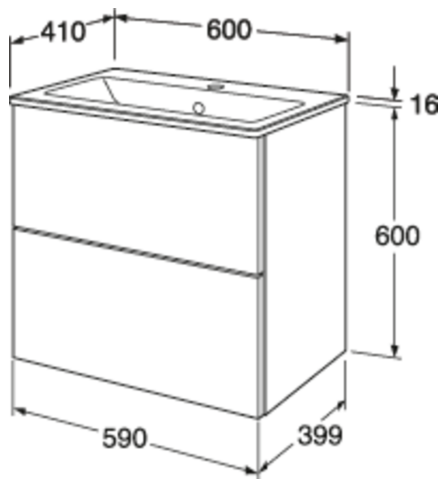

Assembling & Care

Energy labeling and certifications