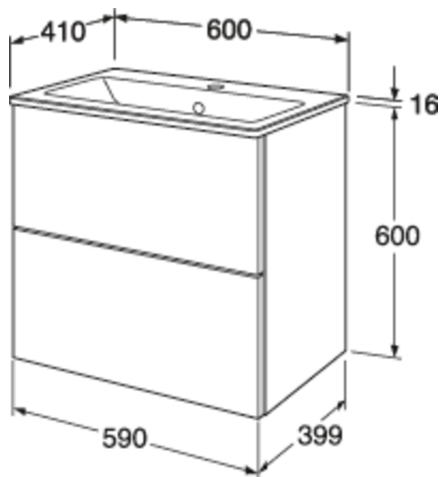

Quality of life since 1825

Vanity unit Graphic Base - 60 cm

Vanity with washbasin, white

Product features

- All-covering porcelain wash basin
- Soft closing drawers
- Material: moisture resistant particle board, classed for bathrooms

Article numbers

Art-no.
GB71GBVU60AGWB

EAN
7391530074825

Assembling & Care

Energy labeling and certifications

Spare parts

Graphic Base furniture vanity unit yr 2020-
(Rev 1. 2020-04-15)

No.	Product	Art-no.
1a		GB8148000147
1b		GB8148000148
1c		GB8148000150
2a		GB8148000146
2b		GB8148000149
2c		GB8148000151
3		GB8148000001
4		GB8148000152
5		GB8148000153