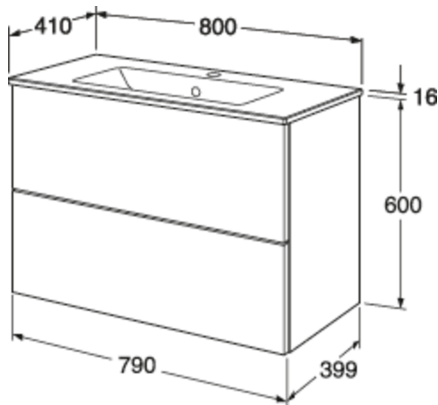

Quality of life since 1825

Vanity unit Graphic Base - 80 cm

Vanity with washbasin, white

Product features

- All-covering porcelain wash basin
- Soft closing drawers
- Material: moisture resistant particle board, classed for bathrooms

Article numbers

Art-no.
GB71GBVU80AGWB

EAN
7391530074832

Assembling & Care

Energy labeling and certifications

Spare parts

Graphic Base furniture vanity unit yr 2020-
(Rev 1. 2020-04-15)

No.	Product	Art-no.
1a		GB8148000147
1b		GB8148000148
1c		GB8148000150
2a		GB8148000146
2b		GB8148000149
2c		GB8148000151
3		GB8148000001
4		GB8148000152
5		GB8148000153