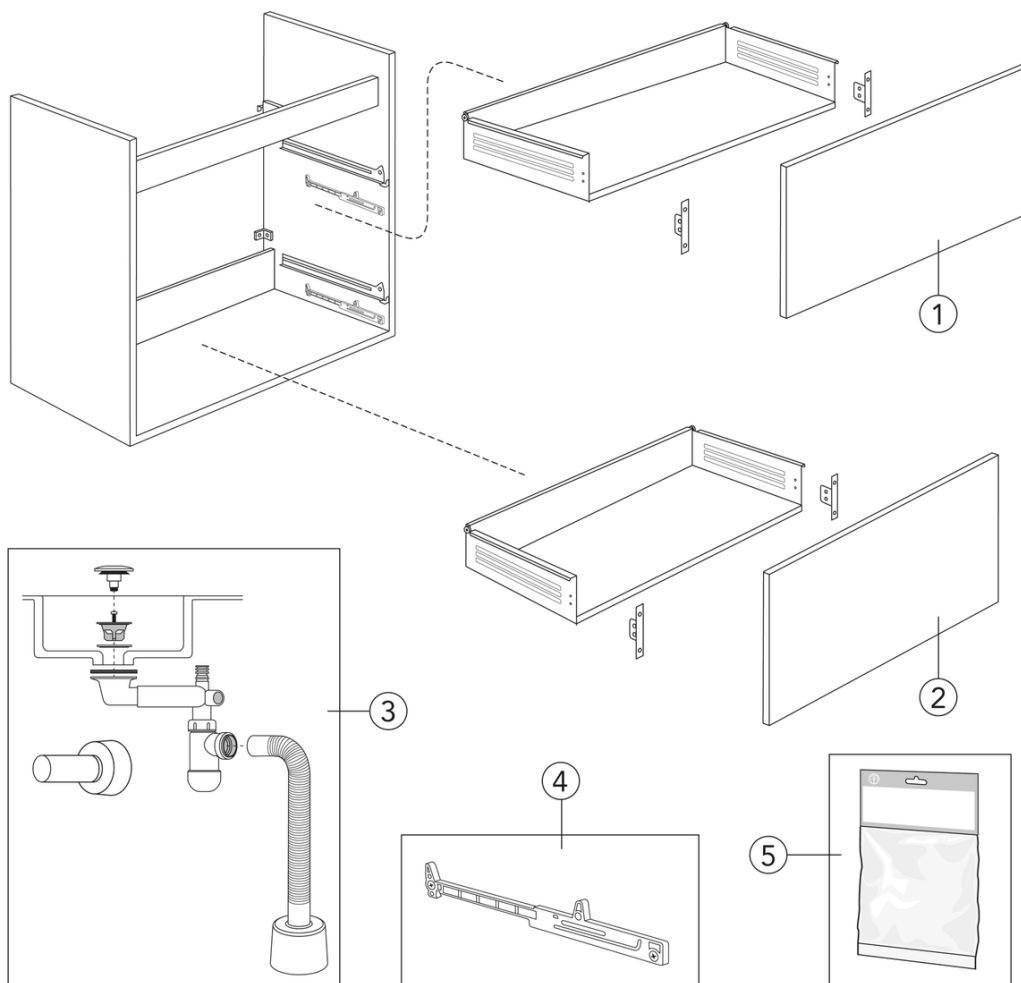

Quality of life since 1825

Vanity unit Graphic Base - 80 cm

Vanity with washbasin, white

Product features

- All-covering porcelain wash basin
- Soft closing drawers
- Material: moisture resistant particle board, classed for bathrooms

Article numbers

Art-no.
GB71GBVU80AGWB

EAN
7391530074832

Assembling & Care

Energy labeling and certifications

Spare parts

Graphic Base furniture vanity unit yr 2020-
(Rev 1. 2020-04-15)

No.	Product	Art-no.
1a		GB8148000147
1b		GB8148000148
1c		GB8148000150
2a		GB8148000146
2b		GB8148000149
2c		GB8148000151
3		GB8148000001
4		GB8148000152
5		GB8148000153