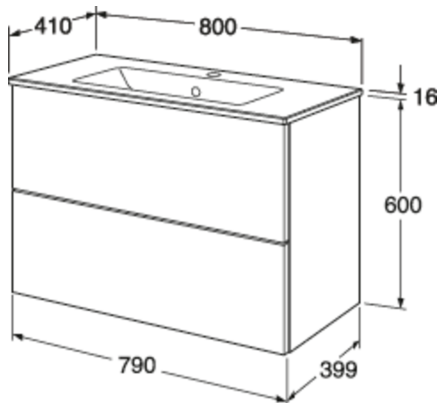

Assembling & Care

Energy labeling and certifications