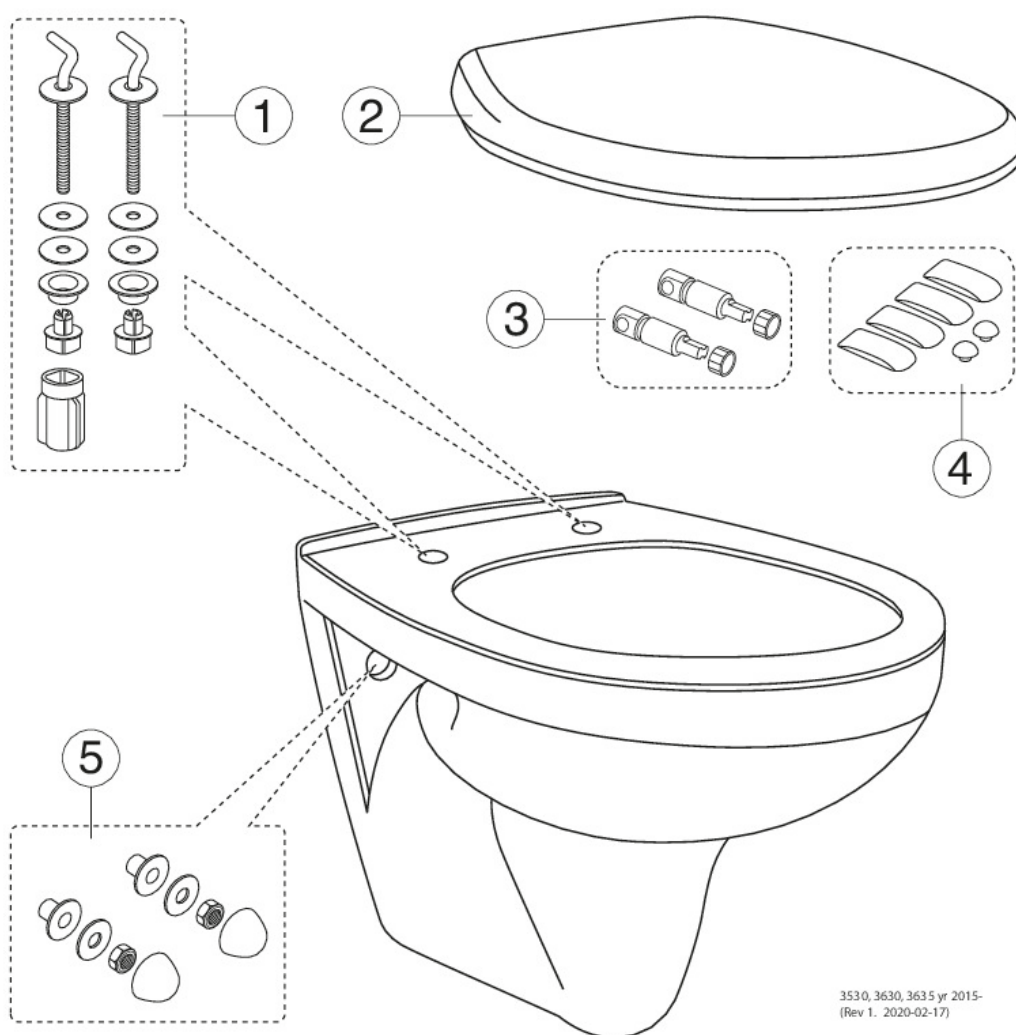

Quality of life since 1825

Wall hung toilet Nordic³ 3630

Standard seat

Product features

- Hygienic Flush with open flush rim for easier cleaning
- Glazed under the flush edge for simplified cleaning
- Works with our Triomont fixtures

Article numbers

Art-no.	EAN
GB113630001030	4062373929391

Packaging information

Length: 460 mm | Width: 400 mm | Height: 550 mm
Weight: 20.5 kg
Weight: 1 pc

Assembling & Care

Intended for installation with our Triomont fixtures. Mounted with bolts directly on the wall. Washers, bushings and nuts (M12) included, but not bolts (included with Triomont fixture). Bolt projection from finished wall must be 60 ± 2 mm. See included installation instructions.

Energy labeling and certifications

- The product follows AMA recommendations, SS-EN 33 dimensioning and SS-EN 997 functionComplies with Safe Water installation requirementsCE approved

Technical information

- CO2 Footprint: 41.48 kg
- Flushing - water quantity: 4,5/3 Dual flush 4,5/3 (L)
- Standard connection dimension: c/c 155mm sitsfäste

Spare parts

3530, 3630, 3635 yr 2015-
(Rev 1. 2020-02-17)

No.	Product	Art-no.
1a	Seat hinges	GB92091261
1b	Seat hinges	GB92091161
2a	Toilet seat Nordic ³ 9M64 - Standard - short hinges	9M648101
2b	Toilet seat Nordic ³ 8780 - Solid fittings - short hinges	8780G801
2c	Toilet seat Nordic ³ - SC/QR - short hinges	8780S801
5	Wall-mounting kit	92185901
9f	Damper for 8780S101	92242400