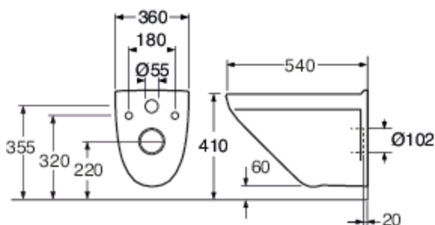

Article numbers

Art-no.	EAN
GB113630001030	4062373929391

Packaging information

Length: 460 mm | Width: 400 mm | Height: 550 mm
Weight: 20.5 kg
Weight: 1 pc

Assembling & Care

Intended for installation with our Triomont fixtures. Mounted with bolts directly on the wall. Washers, bushings and nuts (M12) included, but not bolts (included with Triomont fixture). Bolt projection from finished wall must be 60 ± 2 mm. See included installation instructions.

Energy labeling and certifications

- The product follows AMA recommendations, SS-EN 33 dimensioning and SS-EN 997 functionComplies with Safe Water installation requirementsCE approved

Technical information

- CO2 Footprint: 41.48 kg
- Flushing - water quantity: 4,5/3 Dual flush 4,5/3 (L)
- Standard connection dimension: c/c 155mm sitsfäste

Spare parts

3530, 3630, 3635 yr 2015-
(Rev 1. 2020-02-17)

No.	Product	Art-no.
1a	Seat hinges	GB92091261
1b	Seat hinges	GB92091161
2a	Toilet seat Nordic ³ 9M64 - Standard - short hinges	9M648101
2b	Toilet seat Nordic ³ 8780 - Solid fittings - short hinges	8780G801
2c	Toilet seat Nordic ³ - SC/QR - short hinges	8780S801
5	Wall-mounting kit	92185901
9f	Damper for 8780S101	92242400