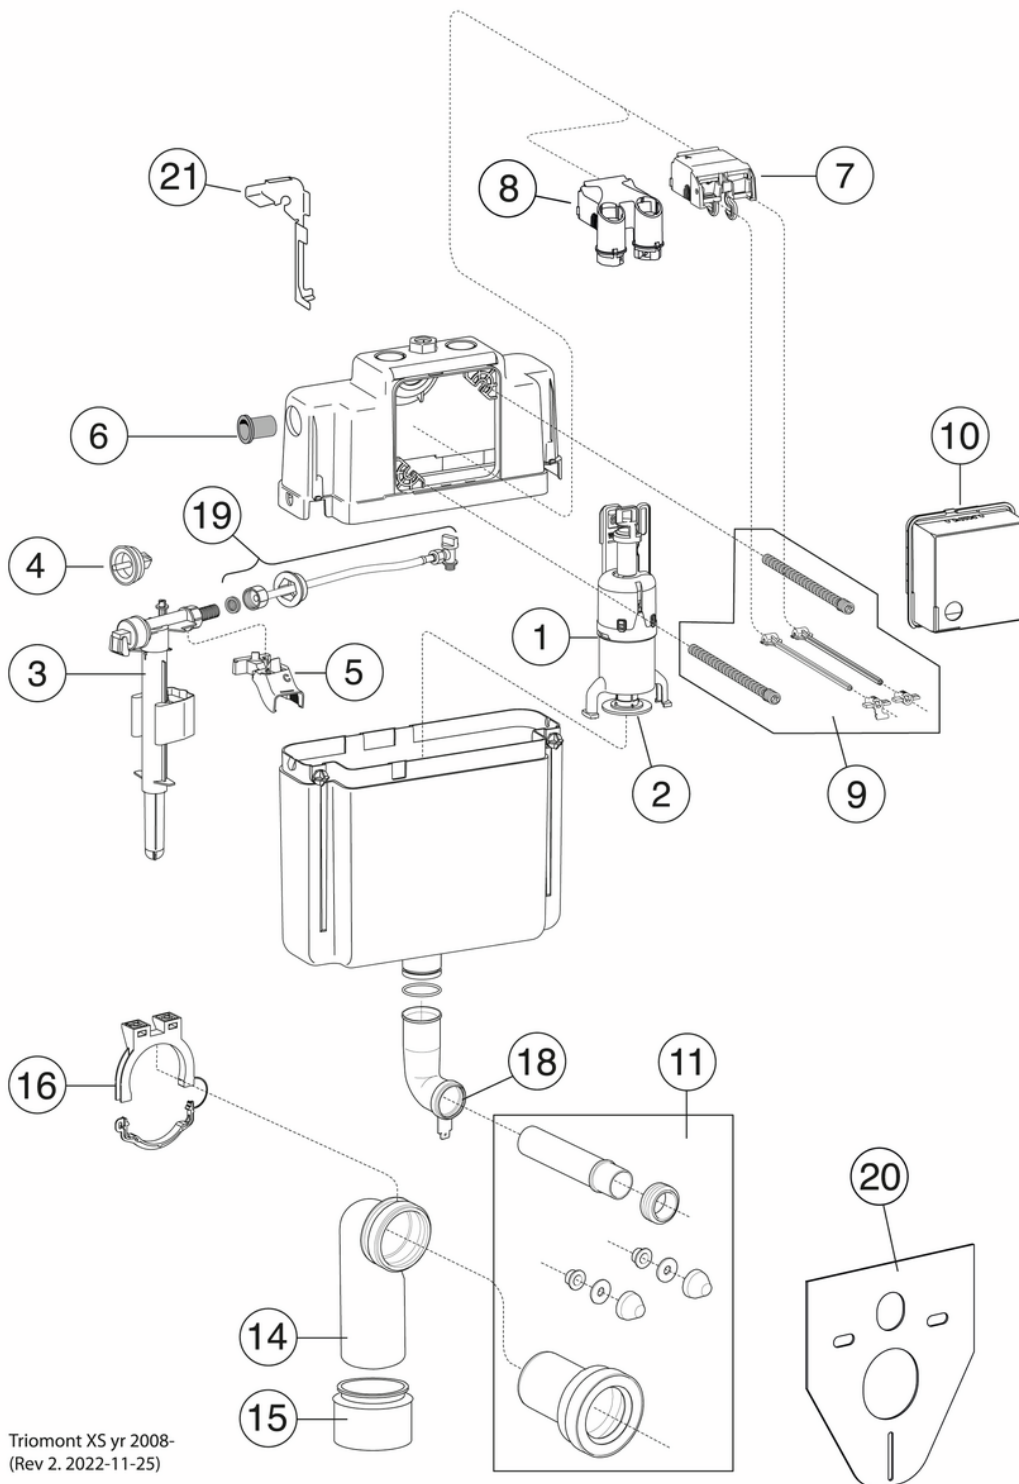

Article numbers

Art-no.
GB1921102202

EAN
7391530082684

Packaging information

Length: 395 mm | Width: 590 mm | Height: 590 mm

Weight: 40.5 kg

Weight: 1 pc

Assembling & Care

Mounted per included installation instructions. The height dimensions (1000 mm) of the drawing mean a seat height of 410-430 mm depending on the toilet model. Can when installed be adjusted up to 610-630 mm. Flexible bolt spacing for wall-mounted toilet installation, c-c 180 or 230 mm.

Energy labeling and certifications

- Accordance with the standard SS 820200 Tank in accordance with EN 14055 Ready for AMA installation without any extra components (SE)

Technical information

- Flushing - water quantity: 4,5/3 Dual flush 4,5/3 (L)
- Trap à Outlet: Wall connection

Spare parts

Triomont XS yr 2008-
(Rev 2. 2022-11-25)

No.	Product	Art-no.
1a	Bottom valve	GB1921100370
1b	Bottom valve	GB1921100399
2	Gasket	GB1921100371
3	Inlet valve	GB1921100600
4a	Membrane	GB1921100373
4b	Membrane	GB1921100601
5	Fixing	GB1921100375
6	Sleeve for incoming water	GB1921100392
7a	Mechanical lifting device	GB1921100377
7b	Sensor lifting piece Triomont	GB1921100604
8	Pneumatic lifting device	GB1921100394
9a	Set of mounting/control pins, single flush, concealed cistern	GB1921100378
9b	Set of mounting/control pins, dual flush, concealed cistern	GB1921100379
10	Masonry aid	GB1921100387
11	WC connection set	GB1921100380
13	Flush pipe	GB1921100111
14	Drain bend	GB1921100382
15	Eccentric	GB1921100383
17	Flush pipe with fixing	GB1921100385
18	Sealing ring	GB1921100386
19	Flexible connecting hose set, XS	GB1921100369
20	Insulation protection	GB1921100388
21	Repair kit	GB1921100389