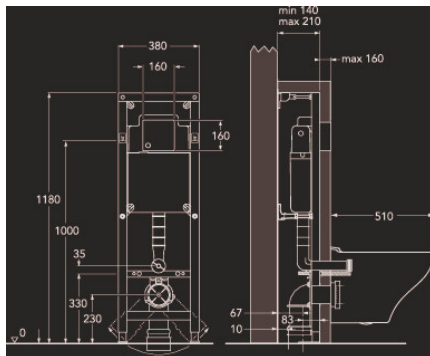

Article numbers

Art-no.
GB1921102202

EAN
7391530082684

Packaging information

Length: 395 mm | Width: 590 mm | Height: 590 mm

Weight: 40.5 kg

Weight: 1 pc

Assembling & Care

Mounted per included installation instructions. The height dimensions (1000 mm) of the drawing mean a seat height of 410-430 mm depending on the toilet model. Can when installed be adjusted up to 610-630 mm. Flexible bolt spacing for wall-mounted toilet installation, c-c 180 or 230 mm.

Energy labeling and certifications

- Accordance with the standard SS 820200 Tank in accordance with EN 14055 Ready for AMA installation without any extra components (SE)

Technical information

- Flushing - water quantity: 4,5/3 Dual flush 4,5/3 (L)
- Trap à Outlet: Wall connection

Spare parts

Triomont XS yr 2008-
(Rev 2. 2022-11-25)

No.	Product	Art-no.
1a	Bottom valve	GB1921100370
1b	Bottom valve	GB1921100399
2	Gasket	GB1921100371
3	Inlet valve	GB1921100600
4a	Membrane	GB1921100373
4b	Membrane	GB1921100601
5	Fixing	GB1921100375
6	Sleeve for incoming water	GB1921100392
7a	Mechanical lifting device	GB1921100377
7b	Sensor lifting piece Triomont	GB1921100604
8	Pneumatic lifting device	GB1921100394
9a	Set of mounting/control pins, single flush, concealed cistern	GB1921100378
9b	Set of mounting/control pins, dual flush, concealed cistern	GB1921100379
10	Masonry aid	GB1921100387
11	WC connection set	GB1921100380
13	Flush pipe	GB1921100111
14	Drain bend	GB1921100382
15	Eccentric	GB1921100383
17	Flush pipe with fixing	GB1921100385
18	Sealing ring	GB1921100386
19	Flexible connecting hose set, XS	GB1921100369
20	Insulation protection	GB1921100388
21	Repair kit	GB1921100389