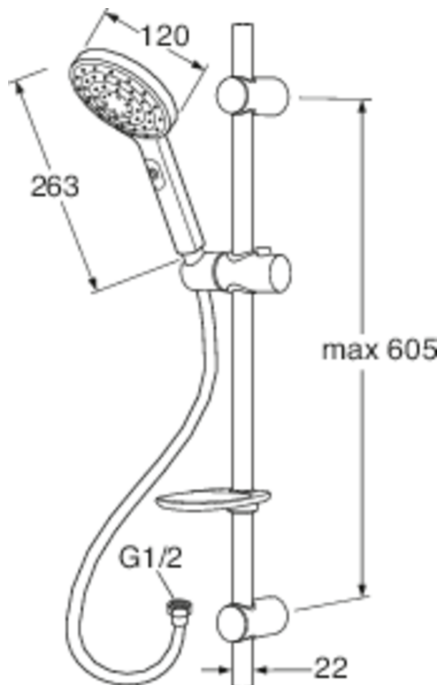

Quality of life since 1825

Shower set Round

Matt black

Product features

- 3-function hand shower
- Adjustable wall bracket
- Mounted with screws or glue

Article numbers

Art-no.
GB41103210 53

EAN
7393792234689

Packaging information

Length: 775 mm | Width: 145 mm | Height: 80 mm
Weight: 1.5 kg
Weight: 1 pc

Assembling & Care

Energy labeling and certifications

Technical information

- Max. tap capacity (at 300 kPa): 0,17 l/s

Spare parts

ExplodedView GB41103210_Shower_set (Rev 1. 2019-10-30)

| No. | Product | Art-no. |
|-----|--------------------|---------------|
| 1 | Hand shower, Round | GB41639440 |
| 2 | Hose | GB41636266 00 |
| 3 | Slider 22 mm | GB41639445 |
| 4 | Soap dish | GB41639587 01 |
| 5 | Wall mount | GB41639588 01 |
| 7 | Drain valve, Care | GB41638960 01 |
| 8 | Non-return valve | GB41634730 |
| 9 | Wash pucks | GB41637850 02 |