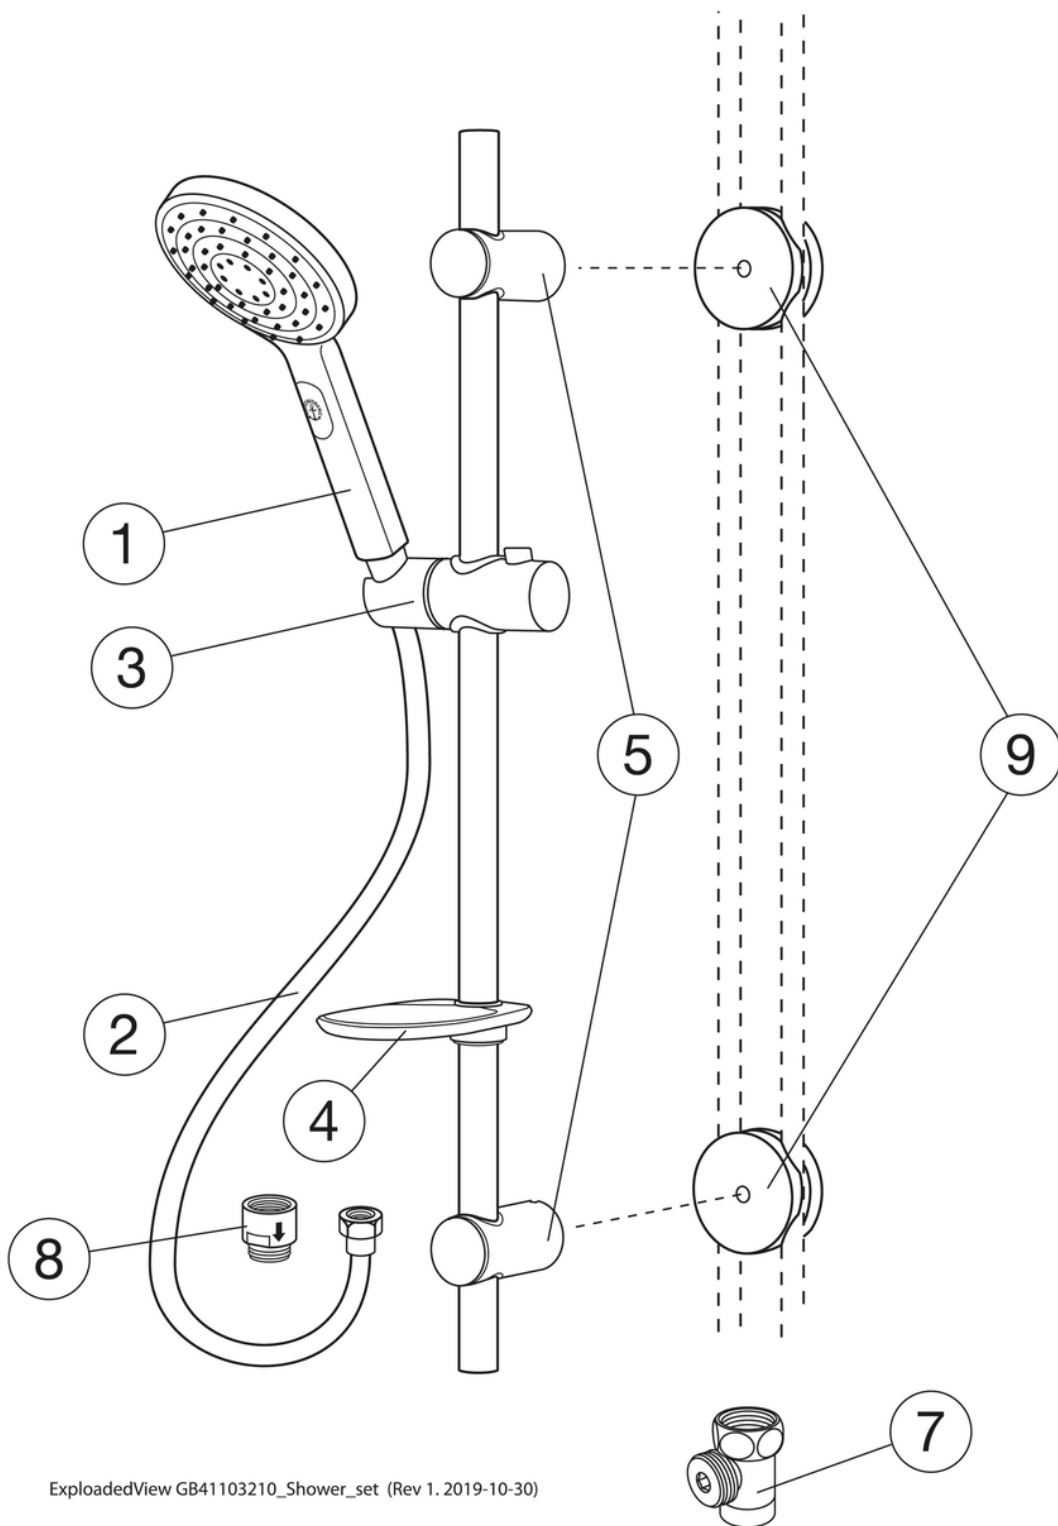

Quality of life since 1825

Shower set Round

Matt black

Product features

- 3-function hand shower
- Adjustable wall bracket
- Mounted with screws or glue

Article numbers

Art-no.
GB41103210 53

EAN
7393792234689

Packaging information

Length: 775 mm | Width: 145 mm | Height: 80 mm
Weight: 1.5 kg
Weight: 1 pc

Assembling & Care

Energy labeling and certifications

Technical information

- Max. tap capacity (at 300 kPa): 0,17 l/s

Spare parts

ExplodedView GB41103210_Shower_set (Rev 1. 2019-10-30)

| No. | Product | Art-no. |
|-----|--------------------|---------------|
| 1 | Hand shower, Round | GB41639440 |
| 2 | Hose | GB41636266 00 |
| 3 | Slider 22 mm | GB41639445 |
| 4 | Soap dish | GB41639587 01 |
| 5 | Wall mount | GB41639588 01 |
| 7 | Drain valve, Care | GB41638960 01 |
| 8 | Non-return valve | GB41634730 |
| 9 | Wash pucks | GB41637850 02 |