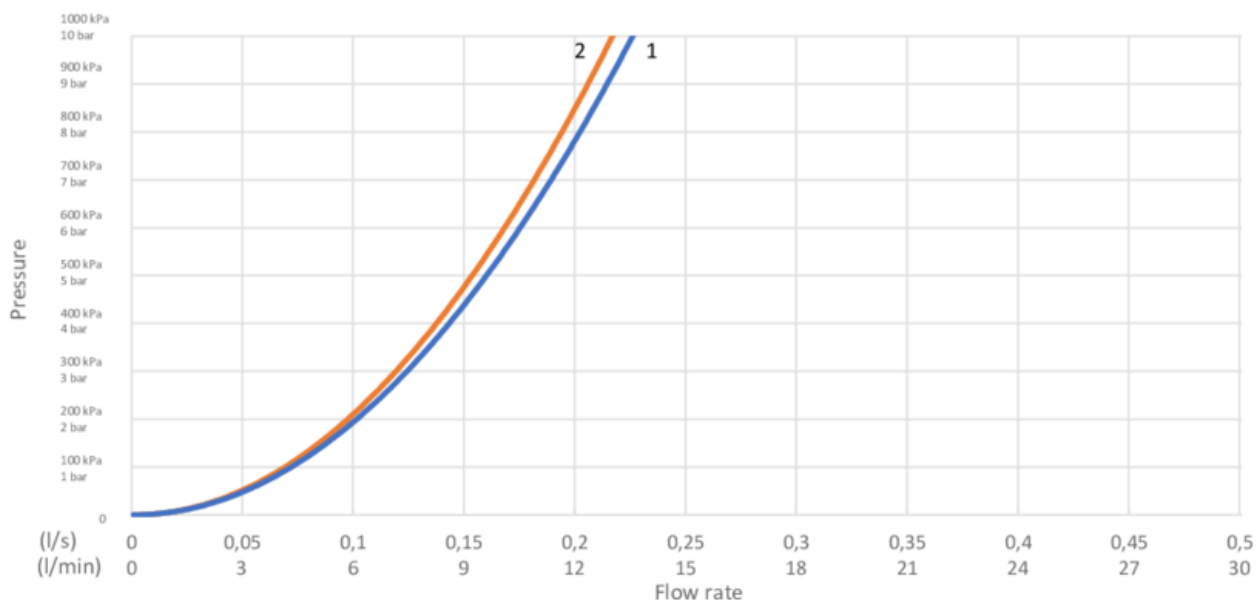

GUSTAVSBERG/

FLOW CHART/

Kitchen mixer, energy class C New Nautic

1. Max flow
2. Dishwasher shut off valve

1. Max flow

- Flowrate at 300 kPa:	0,123 l/s
- Pressure at flow 0,1 l/s:	197 kPa
- Pressure at flow 0,2 l/s:	789 kPa
- Pressure at flow 0,33 l/s:	N/A

Rev, 1, 2021-02-08 Gustavsberg Labb

Villeroy & Boch Gustavsberg AB / Box 400, 134 29 Gustavsberg / Phone +46 (0)8-570 391 00 / www.gustavsberg.com / info@gustavsberg.com