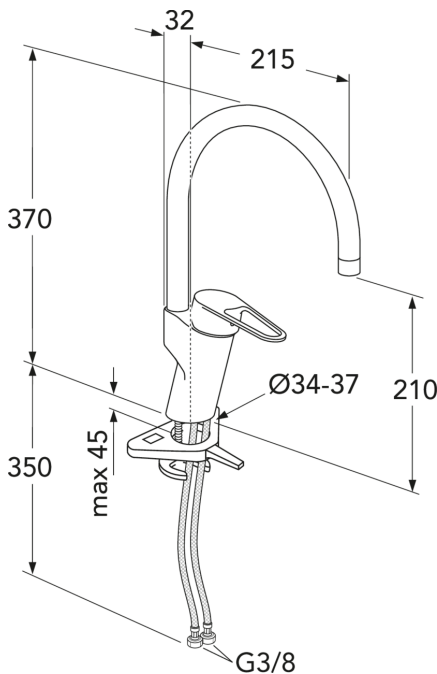

Quality of life since 1825

Kitchen mixer New Nautic – high Spout

Energy class C, G3/8 connection.

Product features

ECO-FLOW

COLD-START

ECO-STOP

QUICK FIT

- Easy grip lever with clear colour marking for hot and cold
- Soft move, technology for smooth and precise handling
- Pivoting spout 110° (0° and 60° block included)

Article numbers

Art-no.
GB41206058R

EAN
7393792234801

Packaging information

Length: 440 mm | Width: 275 mm | Height: 75 mm

Weight: 1.7 kg

Weight: 1 pc

Assembling & Care

Prior to installation the lines must be flushed up to the faucet. The faucet is connected with the cold water line on the right and the hot water line on the left. Water pressure: max 1000 kPa, min 50kPa. Hot water temperature: max 70°C, min 45°C. Please note that we are not liable for damage resulting from improper installation.

Energy labeling and certifications

CERTIFIERING
KONTROLL

RI
SE

Technical information

- Max. tap capacity (at 300 kPa): 0,123 l/s
- Pressure loss with flow (0,2 l/s) 789 kPa
- CO2 Footprint: 7.37 kg
- Standard connection dimension: G10