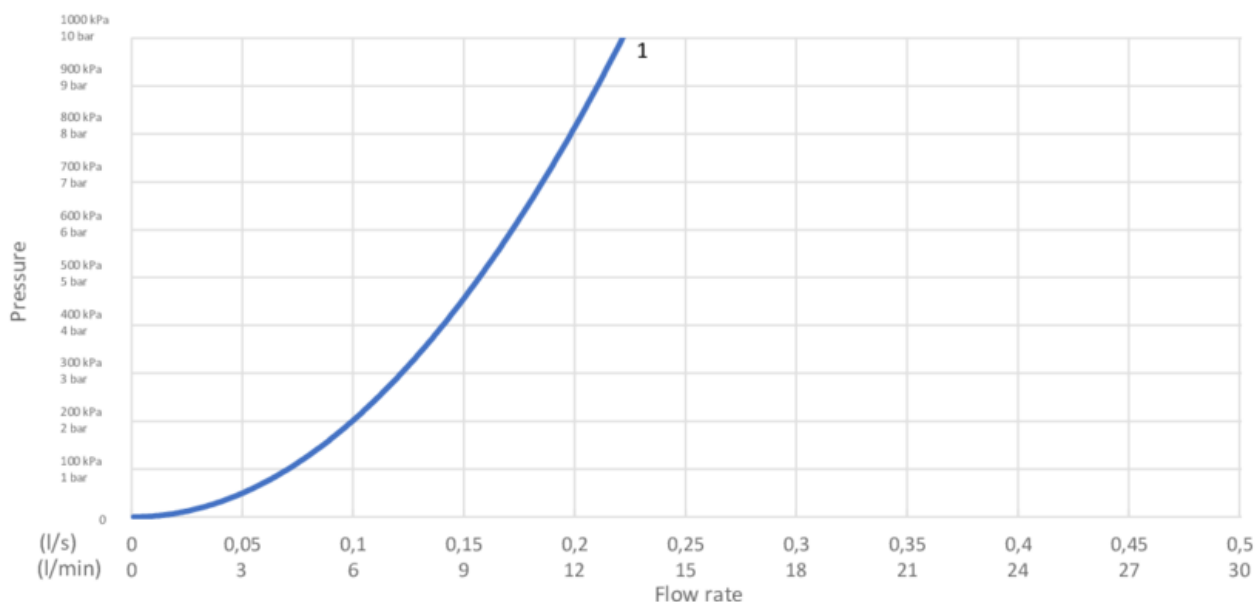

GUSTAVSBERG/

FLOW CHART/

Washbasin mixer, energy class C New Nautic

1. Max flow

1. Max flow

- Flowrate at 300 kPa:	0,121 l/s
- Pressure at flow 0,1 l/s:	205 kPa
- Pressure at flow 0,2 l/s:	822 kPa
- Pressure at flow 0,33 l/s:	N/A